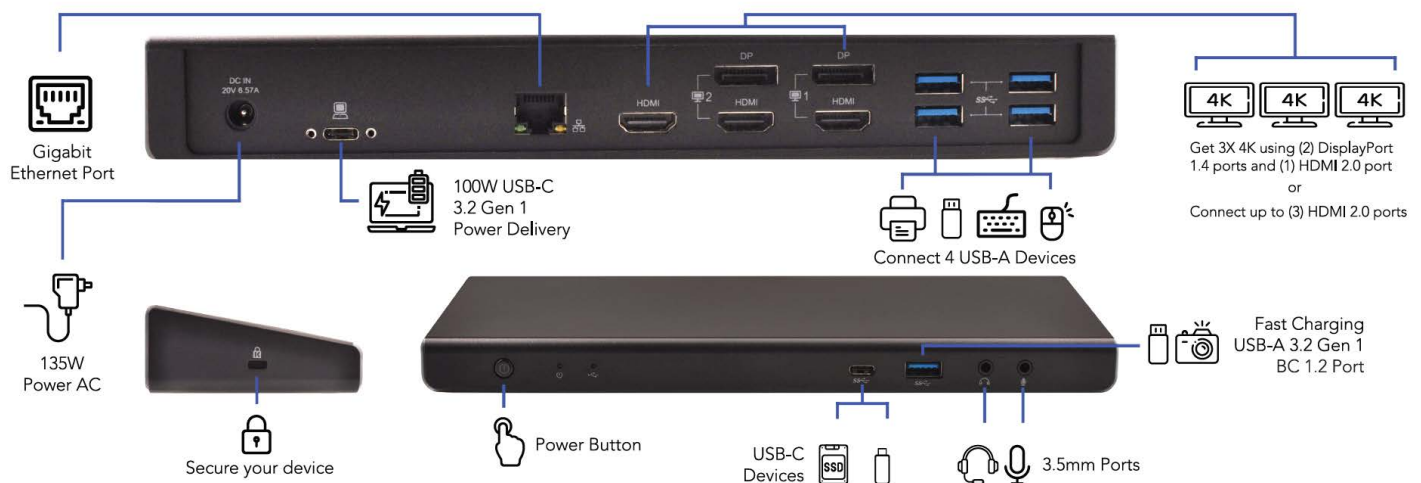

# Centro USB-C Universal Triple 4K Display Dock

Part #: A01080

CODi's CENTRO USB-C Triple 4K Display Docking Station USB-C Universal Triple Display Dock is made to simplify connectivity at your office, or at home workstations. It features three HDMI 1080P ports, and two DP 1.4 ports, capable of supporting three 4K monitors, or two monitors.

This versatile dock seamlessly integrates all your peripherals through a Gigabit Ethernet port, a USB-C port, 5 USB 3.0 ports, a combo 3.5mm audio port, and a USB-C PD port with up to 100W of power, and can be secured with a CODi lock, via the integrated security slot. Add a multi-tip adapter to the dock to connect older laptops, that don't charge via USB-C, or a HDMI to Display Port adapter, to add a third display port monitor.

## SPECIFICATIONS

USB-C Upstream Port	x1
Video Out	HDMI x3
Video Out	Display Port 1.4 x2
Max Resolution	Triple HD 4K (3840 x 2160)
USB Downstream Port	USB-C x1
USB Downstream Port	USB-A 3.0 x5
USB Downstream Port	USB-A 3.0 BC 1.2 x1
Audio	3.5mm Combo x1
Ethernet	Gigabit x1
Power AC Adapter	135W
Max PD Charging	100W
Security Slot	Standard T-bar x1
Compatibility	Windows, MacOS, Chrome
Display Software	Display Link
Installation	Plug and Play
Dimensions	9.8" x 3.2" x 1.3"

#### EASY PORT ACCESS

FREQUENTLY USED PORTS ARE LOCATED ON THE FRONT OF THE DOCK, INCLUDING: POWER BUTTON, MIC/AUDIO PORTS, USB-C, AND USB-A 3.0