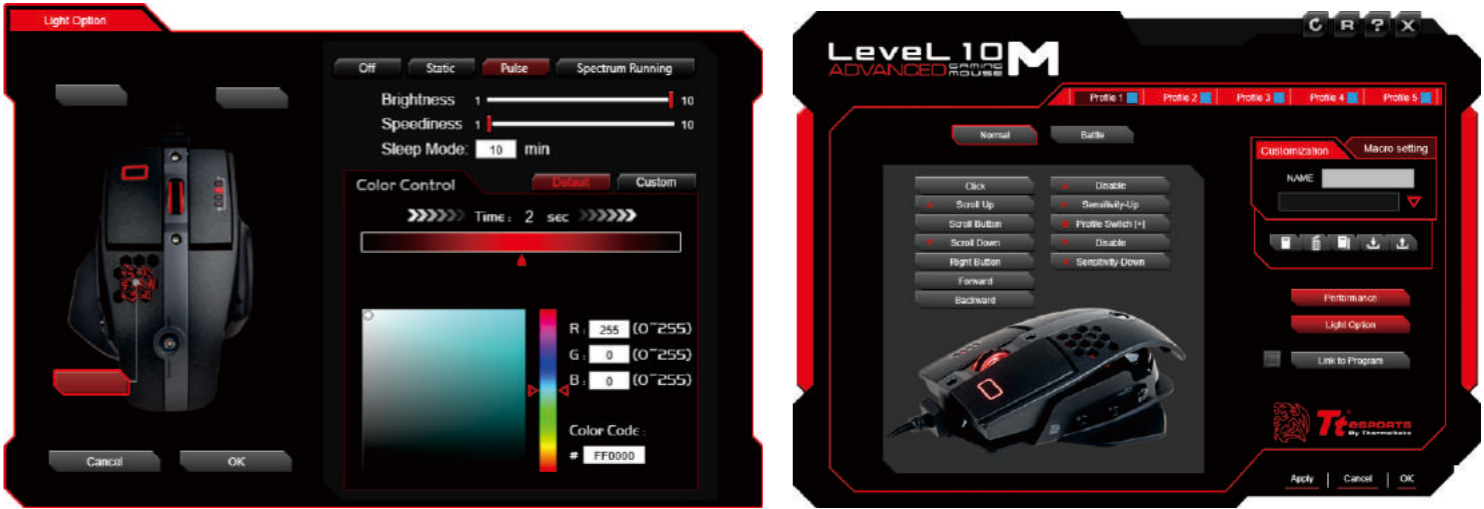

ERGONOMIC WITH BASE-PLATE DESIGN

Comfort is crucial during the gameplay! The new Level 10 M Advanced Mouse features a re-designed right side grip for even better ergonomics than what was offered in the multi-award winning M Mouse. Feedback collected from gamers have been included to the Level 10 M Advanced's design by adding the base-plate on the left side of the mice to ensures a top fit for any hand size, letting you play comfortably during extended sessions without any frustration. The Level 10 M Advanced also has a lighter weight compare from the previous Level 10 M mouse for comfort and smooth reach with consistently accurate tracking! The 2D-Steering Axis system allows you to customize the angle & height of the Level 10 M Advanced mouse body!

2D STEERING AXIS MOVEMENT

Level 10 design concept does not reside only in aesthetics and futuristic purity only, but more importantly to enhance user comfort and convenience as well. Level 10 M Advanced Mouse is divided between top and base segments, and in between the mouse is designed with steering function to adjust the height and angle. The 2D dimensional character of the mouse provides for new and highly sufficient axis movements in various directions and makes the mouse fit as many gamers' preferences as possible.

ADVANCED MATTE COATING

We applied advanced materials to each zone on Level 10 M Advanced for improved comfort and durability. This new matte coating is a balance between rigid surfaces and a soft to touch finish that let you play comfortably during extended sessions.