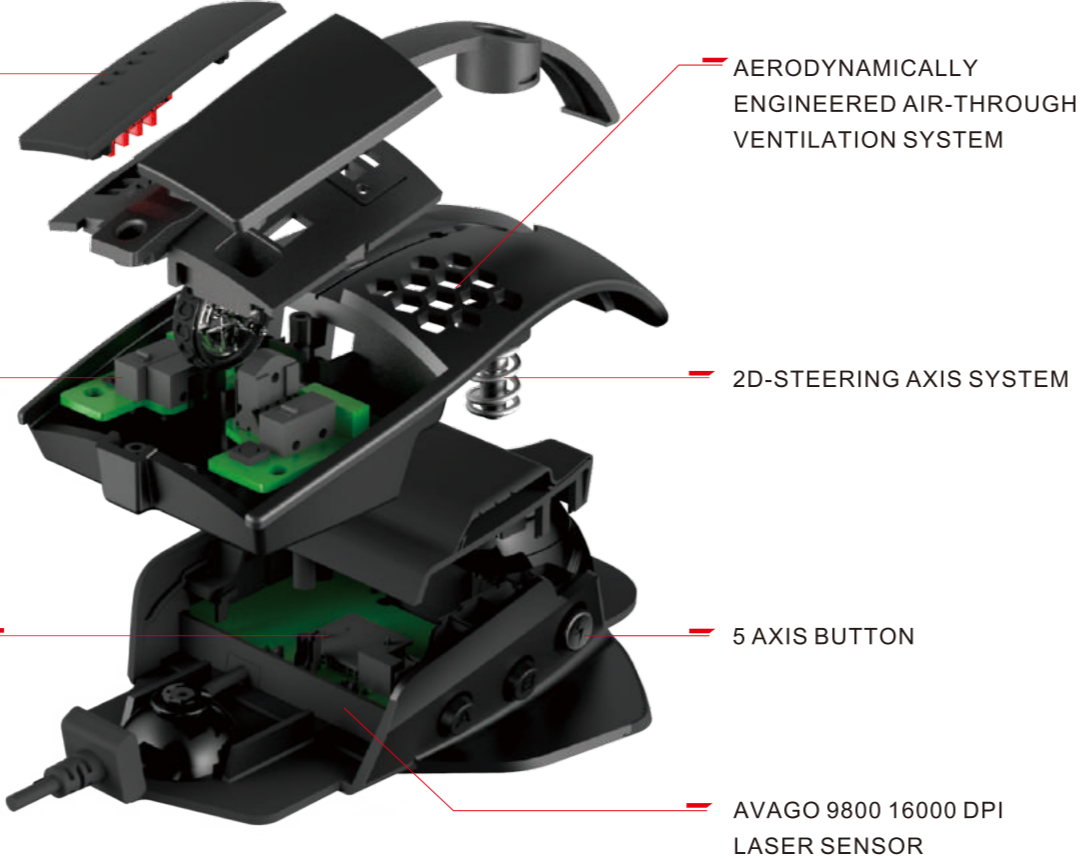

TRENDSETTING PERFORMANCE AND DESIGN

With an acclaimed history of award winning design that's steeped in cutting edge performance and unmatched versatility that's spanned more than half a decade - Tt eSPORTS are proud today to take our original concept that we defined as Level 10 another step further. Introducing to the world our latest evolution for gamers - the Level 10M Advanced; a professional gaming mouse that's bound by no limits.

The Level 10 concept delivers jaw dropping versatility, performance and ergonomics that's driven through iconic and intelligent industrial design. Our new Tt eSPORTS Level 10M Advanced builds upon its predecessor's legendary history, and sets the trend once again for these instrumental core foundations - ensuring that gamers have the tools required to stay two steps ahead of the competition. Driven through design, the concept goes beyond what's commonly expected in the computer technology market and allows us to pioneer products that connect with users at a fundamental level.

We've designed and shaped the Level 10M Advanced in tandem with leading eSports players, helping to balance, optimise and fine-tune a gaming mouse that's worthy of the very best.

LED DPI INDICATOR

50 MILLION OMRON SWITCHES