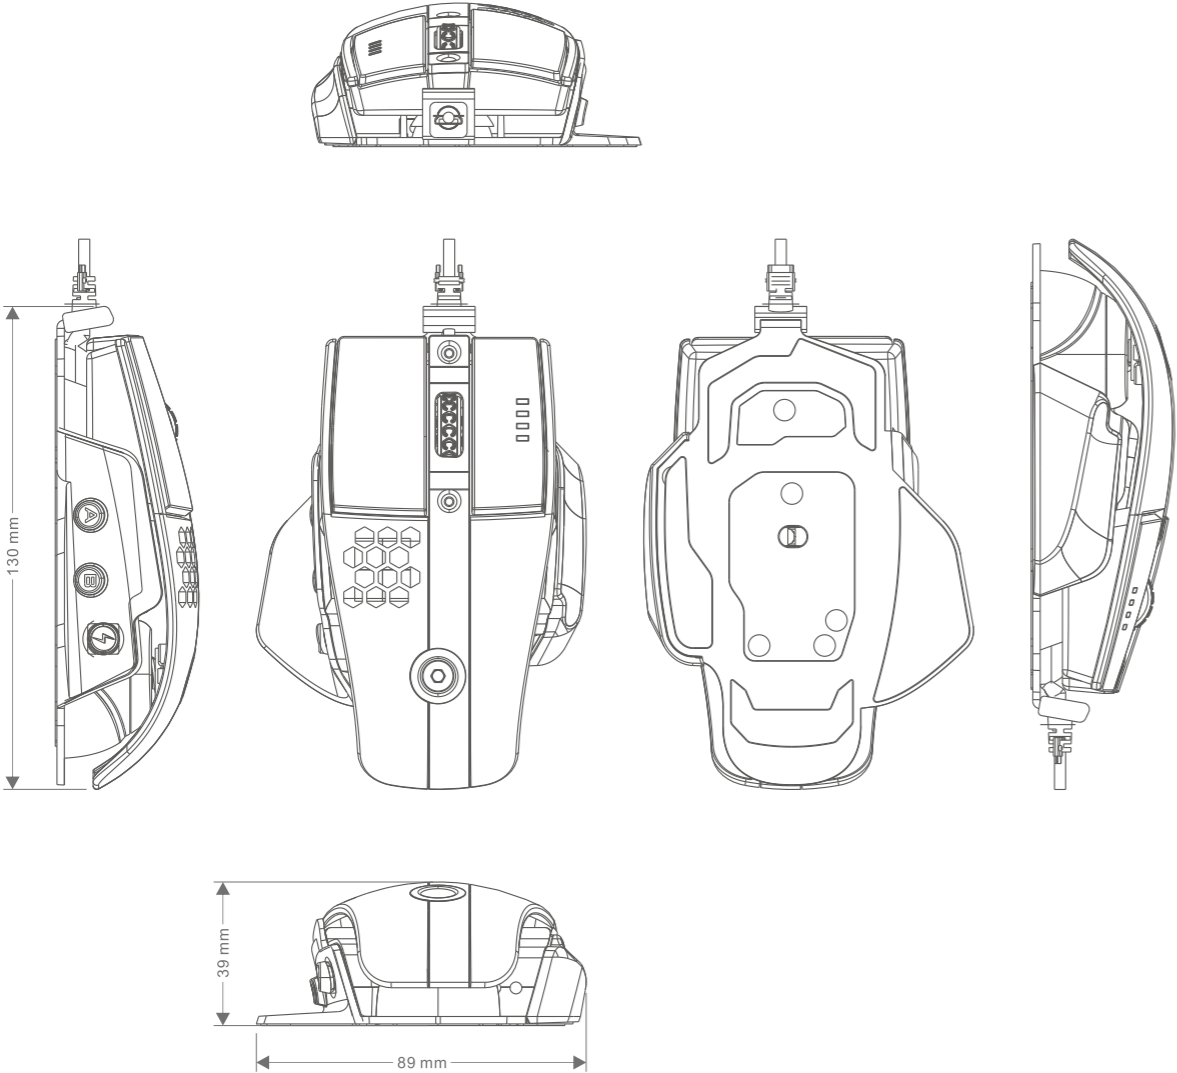

MOUSE_SPECIFICATION

Color	Black
Shape	Ergonomic Designed for Right Hand and Left Hand
No. Of Buttons	10
No. Of Macro Keys	50
No. Of Game Profiles	5
USB Cable Length	1.8m
Omron Switches	Rated For 50 Million Clicks
Weight-In Design	No
Graphical UI	Tt eSPORTS Command Center
Gold-Plated USB	Yes
Dimension	130.75 X 87.35 X 40.53 Mm
LED Color	RGB Illumination 16.8 Million Colors
Lighting Effect	Static , Pulse , Spectrum Running
On Board Memory	256K

SENSOR_SPECIFICATION

Sensor Name	Avago 9800
Sensor Type	Laser
DPI	Up To 16000 DPI via Overdrive Mode
Default DPI	400, 800, 1600, 3200
IPS	150
Acceleration	50g
Polling Rate	1000hz, 500hz, 250hz, Or 125hz (1ms, 2ms, 4ms Or 8ms)