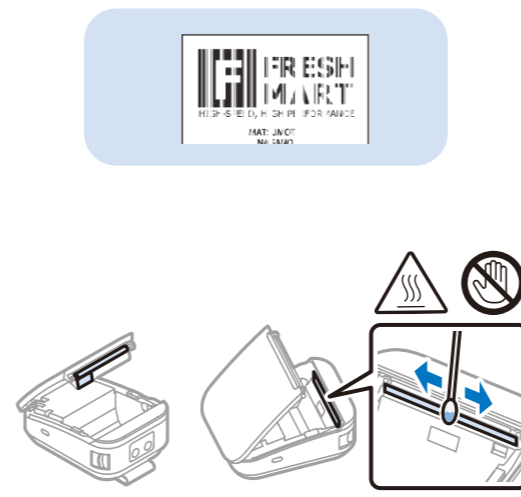

# 4

**TM-P80II – Setting Up a Printer**

<https://www.epson-biz.com/?prd=tm-p802&inf=wireless>

- TM-P80II – How to Connect via Wi-Fi
- TM-P80II – How to Connect via Bluetooth

• Wi-Fi® is a registered trademark of Wi-Fi Alliance®.  
 • The Bluetooth® word mark and logos are registered trademarks owned by Bluetooth SIG, Inc. and any use of such marks by Seiko Epson Corporation is under license.