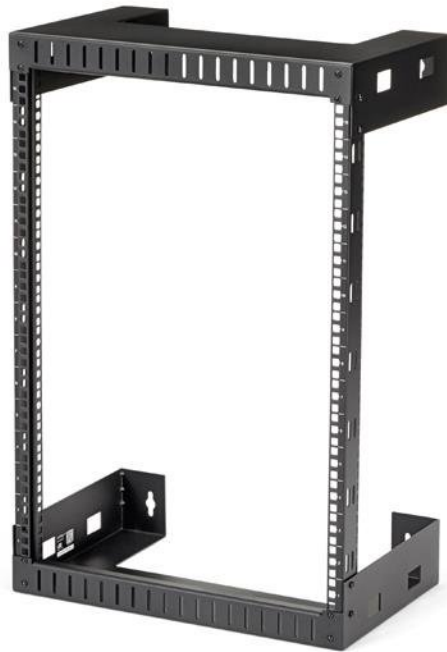

15U Wall-Mount Server Rack - 12 in. Deep

Product ID: RK15WALLO

This open-frame wall-mount server rack provides 15U of storage, allowing you to save space and stay organized. The equipment rack can hold up to 198 lb. (90 kg).

Easy, hassle-free installation

The network rack is 12 in. (30.4 cm) deep, so it's perfect for smaller spaces. It's easy to assemble and features mounting holes that are spaced 16 in. apart, making it suitable for mounting on almost any wall, based on common wall-frame stud spacing. The wall-mount rack comes in a flat-pack making it easy to transport and reducing your cost in shipping.

Features

- Save space by mounting your equipment on the wall
- Easy installation with mounting holes spaced 16 in. apart to match standard wall studs
- Comes in a flat-pack making it easy to transport
- Open frame provides passive cooling for equipment

Hardware	Warranty	5 Years
	Frame Type	Open Frame
	Industry Standards	EIA/ECA-310-E
	Mounting Hole Types	Square (For Cage Nut)
	Mounting Rail Profile	G-Shape
	Rack Type	2-Post
	Special Features	Easy Assembly
		U-Markings
	Wall-Mountable	
	U Height	15U
	Wallmountable	Yes
Performance	Weight Capacity	198.9 lb [90 kg]
Physical Characteristics	Color	Black
	Construction Material	Steel
Product Measurements	Maximum Mounting Depth	12 in [30.5 cm]
	Product Height	30.5 in [77.5 cm]
	Product Length	12.2 in [31 cm]
	Product Width	19.9 in [50.5 cm]
	Weight of Product	21.4 lb [9.7 kg]
Packaging Information	Flat Pack (Assembly Required)	Yes
	Package Height	4.9 in [12.5 cm]
	Package Length	31.5 in [80 cm]
	Package Width	20.9 in [53 cm]
	Shipping (Package) Weight	25.7 lb [11.7 kg]
What's in the Box	Included in Package	60 - M6 Screws
		60 - M6 Cage Nuts
		60 - Washers
		16 - Assembly Screws
		2 - Vertical Rails
		2 - Horizontal Brackets