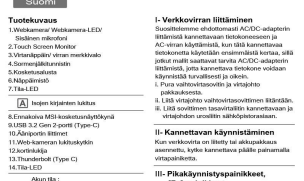

1. **1** Connect the AC Power
2. **2** Press the Power Button
3. **3** Power On the Notebook

Русский

Общие сведения об устройстве

1. Веб-камера, интегрированная веб-камера
2. Сенсорный экран
3. Клавиша питания/индикатор питания
4. Сенсорный датчик отпечатков пальцев
5. Сенсорный датчик отпечатков пальцев
6. Клавиатура
7. Аккумулятор

8. Клавиша Caps Lock
9. BMSI защита замка
10. USB 3.2 Gen 2 Port (Type-C)
11. Аудио Порт Коннекторы
12. MicroSD Карты
13. Кард Ридер
14. Thunderbolt (Type-C)

English

Product Overview (for reference only)

1. Webcam/Windows LED
2. Touch Screen Monitor
3. Power Key/Power LED
4. Fingerprint Sensor
5. Touchpad
6. Keyboard
7. Battery Lid
8. Caps Lock
9. BMSI protection lock
10. USB 3.2 Gen 1 Port
11. Audio Port Connectors
12. MicroSD Card Slots
13. Card Reader
14. Thunderbolt (Type-C)

Norsk

Produktoversikt

1. Webcam/Windows LED
2. Touch Screen Monitor
3. Power Key/Power LED
4. Fingerprint Sensor
5. Touchpad
6. Keyboard
7. Battery Lid
8. Caps Lock
9. BMSI protection lock
10. USB 3.2 Gen 1 Port
11. Audio Port Connectors
12. MicroSD Card Slots
13. Card Reader
14. Thunderbolt (Type-C)

Suomi

Tuotekuvaus

1. Webcam/Windows LED
2. Touch Screen Monitor
3. Power Key/Power LED
4. Fingerprint Sensor
5. Touchpad
6. Keyboard
7. Battery Lid
8. Caps Lock
9. BMSI protection lock
10. USB 3.2 Gen 1 Port
11. Audio Port Connectors
12. MicroSD Card Slots
13. Card Reader
14. Thunderbolt (Type-C)

Deutsch

Produktübersicht (dient nur als Referenz)

1. Webcam/Windows LED Mikrophon
2. Touch Screen Monitor
3. Power Key/Power LED
4. Fingerabdruckscanner
5. Touchpad
6. Tastatur
7. Akkubatterie
8. Caps Lock
9. BMSI Eingabeschutz
10. USB 3.2 Gen 2 Port Anschluss (Type-C)
11. Multimediale Audioanschlüsse
12. MicroSD-Kartensteckplätze
13. Thunderbolt (Type-C)

Français

Vue ouverte (dient nur als Referenz)

1. Webcam/Windows LED
2. Touch Screen Monitor
3. Power Key/Power LED
4. Fingerprint Sensor
5. Touchpad
6. Keyboard
7. Battery Lid
8. Caps Lock
9. BMSI protection lock
10. USB 3.2 Gen 2 Port (Type-C)
11. Audio Port Connectors
12. MicroSD Card Slots
13. Card Reader
14. Thunderbolt (Type-C)

Finlandi

Produktöversikt

1. Webcam/Windows LED
2. Touch Screen Monitor
3. Power Key/Power LED
4. Fingerprint Sensor
5. Touchpad
6. Keyboard
7. Battery Lid
8. Caps Lock
9. BMSI protection lock
10. USB 3.2 Gen 2 Port (Type-C)
11. Audio Port Connectors
12. MicroSD Card Slots
13. Card Reader
14. Thunderbolt (Type-C)

Dansk

Produktoversigt

1. Webcam/Windows LED
2. Touch Screen Monitor
3. Power Key/Power LED
4. Fingerprint Sensor
5. Touchpad
6. Keyboard
7. Battery Lid
8. Caps Lock
9. BMSI protection lock
10. USB 3.2 Gen 2 Port (Type-C)
11. Audio Port Connectors
12. MicroSD Card Slots
13. Card Reader
14. Thunderbolt (Type-C)