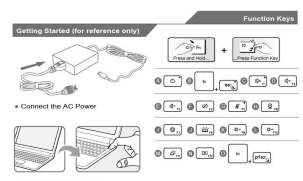

1. **1** Connect the AC Power
2. **2** Press the Power Button
3. **3** Power On the Notebook

1. **I- Connect the AC Power**
   Be sure to connect the AC power adapter to the notebook and use the AC power when using the notebook for the first time since some ports may require the AC/DC adapter to be connected in order to power on the notebook safely and properly.
2. **II- Power On the Notebook**
   When the AC power is connected, press the power button to turn the notebook on.