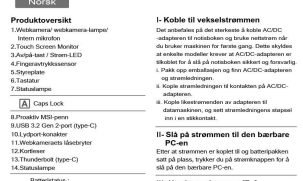

1. **1** Webcam/Windows LED
   Internal Microphone
2. **2** Touch Screen Monitor
3. **3** Power Key/Power LED
4. **4** Fingerprint Sensor
5. **5** Touchpad
6. **6** Keyboard
7. **7** Battery Lid
8. **8** Caps Lock
9. **9** BMSI protection lock
10. **10** USB 3.2 Gen 1 Port (Type-C)
11. **11** Audio Port Connectors
12. **12** MicroSD Card Slots
13. **13** Card Reader
14. **14** Thunderbolt (Type-C)