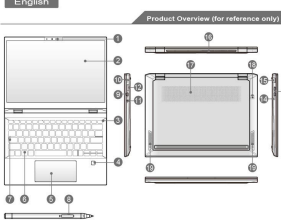

QUICK GUIDE

1. **1** Webcam/Windows LED
   Internal Microphone
2. **2** Touch Screen Monitor
3. **3** Power Key/Power LED
4. **4** Fingerprint Sensor
5. **5** Touchpad
6. **6** Keyboard
7. **7** Battery Lid
8. **8** Caps Lock
9. **9** BMSI protection lock
10. **10** USB 3.2 Gen 1 Port (Type-C)
11. **11** Audio Port Connectors
12. **12** MicroSD Card Slots
13. **13** Card Reader
14. **14** Thunderbolt (Type-C)