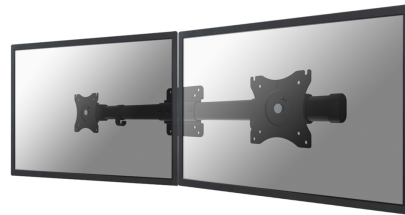

FPMA-CB100BLACK

NEOMOUNTS BY NEWSTAR DUAL CROSSBAR

SPECIFICATIONS

GENERAL

Min. screen size*	10 inch
Max. screen size*	27 inch
Min. weight	0 kg (per screen)
Max. weight	10 kg (per screen)
Screens	2
VESA minimum	75x75 mm
VESA maximum	100x100 mm

FUNCTIONALITY

Type	Rotate Swivel
Width adjustment	80,5 cm
Swivel (degrees)	30°
Rotate (degrees)	360°
Adjustment type	None

INFORMATION

Color	Black
Main material	Steel
Warranty	5 year
EAN code	8717371445485

*Please note: The inch sizes stated are just an indication, combined with the weight and VESA sizes. The maximum weight and VESA size are absolute restrictions for the products and should not be exceeded.

Neomounts

Neomounts

Neomounts by Newstar Single to Dual Monitor Mount Adapter

The Neomounts by Newstar dual monitor adapter, model FPMA-CB100BLACK is a twin screen mounting rail allowing two monitors/flatscreens to be mounted on one flatscreen mount. Slide screens from left to right to fit side-by-side display. Provides independent screen adjustments and freely move the monitors along the horizontal rail without using tools.

- Curved horizontal rail for improved viewing position
- Compatible with VESA 75x75 and 100x100 mounting interface
- Cable clips keep cables organized and protected

All installation material is included with the product.