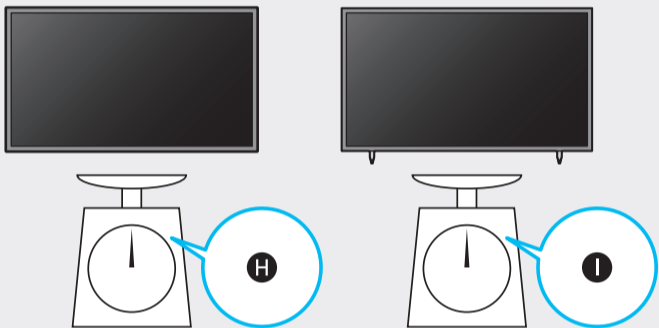

4

5

	A	B	C	D	E	F	G	H	I
UN75AU8***	66.0 inches (1676.7 mm)	37.8 inches (960.3 mm)	1.0 inches (26.6 mm)	39.5 inches (1003.4 mm)	40.5 inches (1028.4 mm)	13.1 inches (332.2 mm)	74.5 inches	70.8 lbs (32.1 kg)	73.4 lbs (33.3 kg)
UN85AU8***	74.8 inches (1900.9 mm)	42.8 inches (1086.1 mm)	1.1 inches (26.9 mm)	44.5 inches (1131.5 mm)	45.5 inches (1156.5 mm)	15.5 inches (394.7 mm)	84.5 inches	91.5 lbs (41.5 kg)	95.9 lbs (43.5 kg)

*: 0-9, A-Z

	VESA A x B (mm)	C (mm)	D x 4	E (mm)	F (inches)	G (inches)	H (inches)
UN75AU8***	400 x 400	11-13	M8	1.25	10.1	25.0	11.8
UN85AU8***	600 x 400				7.5	25.5	19.3

*: 0-9, A-Z

SAMSUNG

QUICK SETUP GUIDE