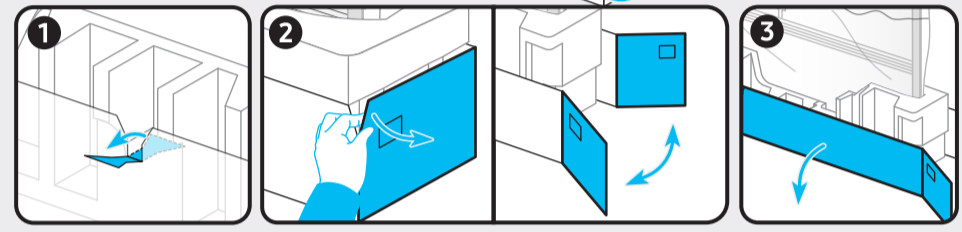

*: 0-9, A-Z

	VESA A x B (mm)	C (mm)	D x 4	E (mm)	F (inches)	G (inches)	H (inches)
UN75AU8***	400 x 400	11-13	M8	1.25	10.1	25.0	11.8
UN85AU8***	600 x 400				7.5	25.5	19.3

*: 0-9, A-Z

SAMSUNG

QUICK SETUP GUIDE

Scan this QR code with your smart phone to see helpful videos.

75"

85"

		USB ↔
		OPTICAL
		HDMI (eARC)
		HDMI
		LAN
		ANT

1

2

3