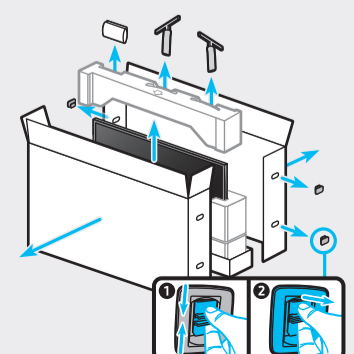

*: 0-9, A-Z

	VESA A x B (mm)	C (mm)	D x 4	E (mm)	F (inches)	G (inches)	H (inches)
UN75AU8***	400 x 400	11-13	M8	1.25	10.1	25.0	11.8
UN85AU8***	600 x 400				7.5	25.5	19.3

*: 0-9, A-Z

SAMSUNG

QUICK SETUP GUIDE

Scan this QR code with your smart phone to see helpful videos.

75"

85"

		USB ↔
		OPTICAL
		HDMI (eARC)
		HDMI
		LAN
		ANT

1

2

3