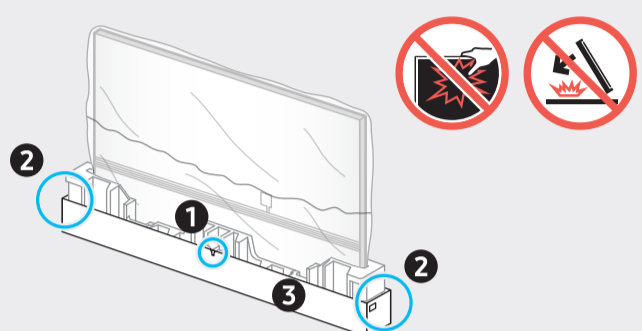

Scan this QR code with your smart phone to see helpful videos.

75"

85"

		USB ↔
		OPTICAL
		HDMI (eARC)
		HDMI
		LAN
		ANT

1

2

3