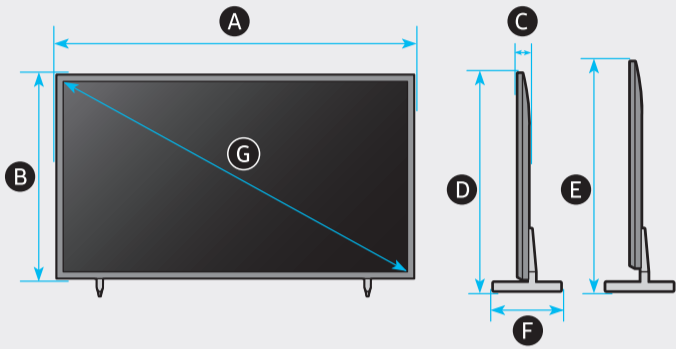

4

5

	A	B	C	D	E	F	G	H	I
UN75AU8***	66.0 inches (1676.7 mm)	37.8 inches (960.3 mm)	1.0 inches (26.6 mm)	39.5 inches (1003.4 mm)	40.5 inches (1028.4 mm)	13.1 inches (332.2 mm)	74.5 inches	70.8 lbs (32.1 kg)	73.4 lbs (33.3 kg)
UN85AU8***	74.8 inches (1900.9 mm)	42.8 inches (1086.1 mm)	1.1 inches (26.9 mm)	44.5 inches (1131.5 mm)	45.5 inches (1156.5 mm)	15.5 inches (394.7 mm)	84.5 inches	91.5 lbs (41.5 kg)	95.9 lbs (43.5 kg)

*: 0-9, A-Z

	VESA A x B (mm)	C (mm)	D x 4	E (mm)	F (inches)	G (inches)	H (inches)
UN75AU8***	400 x 400	11-13	M8	1.25	10.1	25.0	11.8
UN85AU8***	600 x 400				7.5	25.5	19.3

*: 0-9, A-Z

SAMSUNG

QUICK SETUP GUIDE

Scan this QR code with your smart phone to see helpful videos.

75"

85"

		USB ↔
		OPTICAL
		HDMI (eARC)
		HDMI
		LAN
		ANT

1

2

3