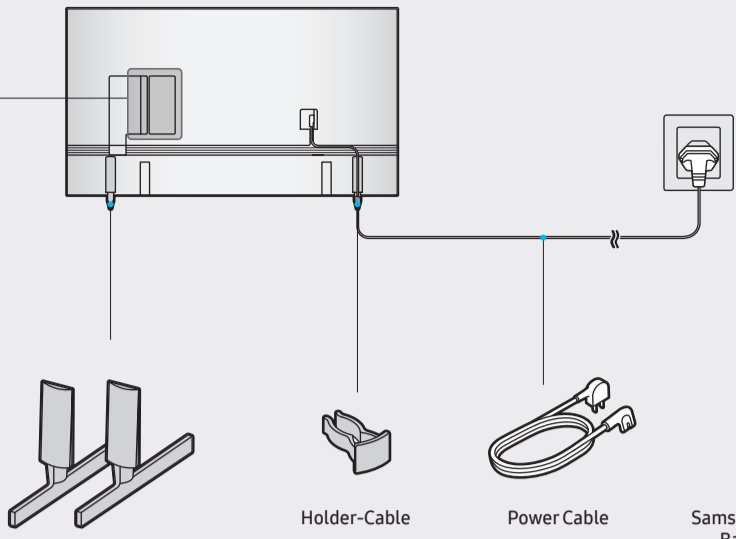

Scan this QR code with your smart phone to see helpful videos.

75"

85"

		USB ↔
		OPTICAL
		HDMI (eARC)
		HDMI
		LAN
		ANT

1

2

3