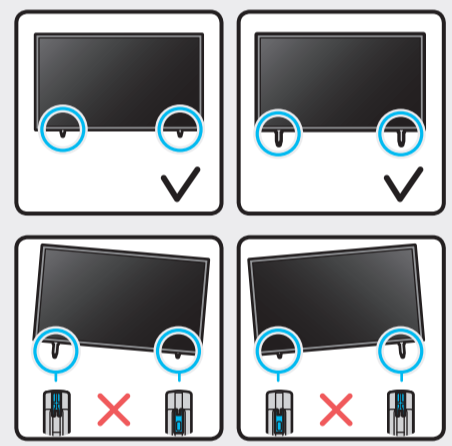

Scan this QR code with your smart phone to see helpful videos.

75"

85"

		USB ↔
		OPTICAL
		HDMI (eARC)
		HDMI
		LAN
		ANT

1

2

3