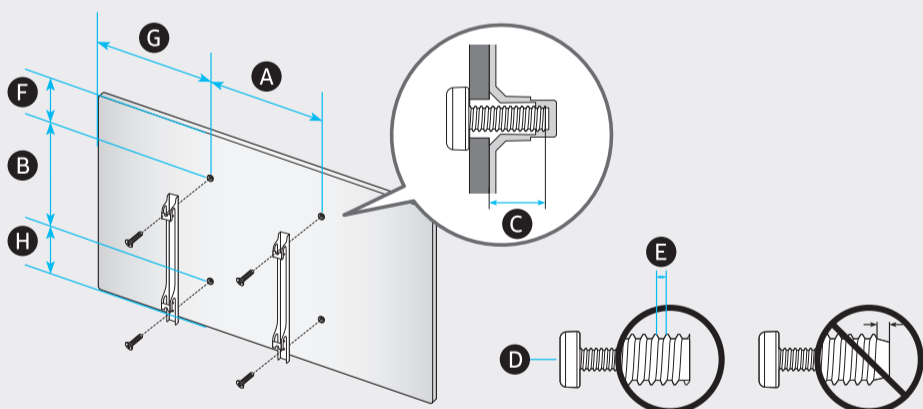

4

5

	A	B	C	D	E	F	G	H	I
UN75AU8***	66.0 inches (1676.7 mm)	37.8 inches (960.3 mm)	1.0 inches (26.6 mm)	39.5 inches (1003.4 mm)	40.5 inches (1028.4 mm)	13.1 inches (332.2 mm)	74.5 inches	70.8 lbs (32.1 kg)	73.4 lbs (33.3 kg)
UN85AU8***	74.8 inches (1900.9 mm)	42.8 inches (1086.1 mm)	1.1 inches (26.9 mm)	44.5 inches (1131.5 mm)	45.5 inches (1156.5 mm)	15.5 inches (394.7 mm)	84.5 inches	91.5 lbs (41.5 kg)	95.9 lbs (43.5 kg)

*: 0-9, A-Z

	VESA A x B (mm)	C (mm)	D x 4	E (mm)	F (inches)	G (inches)	H (inches)
UN75AU8***	400 x 400	11-13	M8	1.25	10.1	25.0	11.8
UN85AU8***	600 x 400				7.5	25.5	19.3

*: 0-9, A-Z

SAMSUNG

QUICK SETUP GUIDE