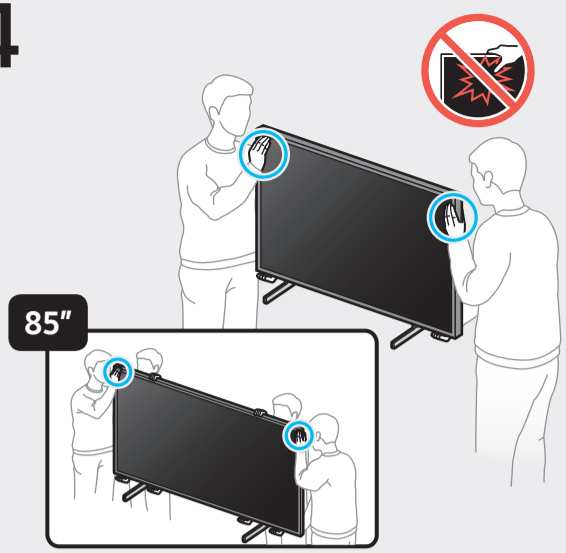

4

5

	A	B	C	D	E	F	G	H	I
UN75AU8***	66.0 inches (1676.7 mm)	37.8 inches (960.3 mm)	1.0 inches (26.6 mm)	39.5 inches (1003.4 mm)	40.5 inches (1028.4 mm)	13.1 inches (332.2 mm)	74.5 inches	70.8 lbs (32.1 kg)	73.4 lbs (33.3 kg)
UN85AU8***	74.8 inches (1900.9 mm)	42.8 inches (1086.1 mm)	1.1 inches (26.9 mm)	44.5 inches (1131.5 mm)	45.5 inches (1156.5 mm)	15.5 inches (394.7 mm)	84.5 inches	91.5 lbs (41.5 kg)	95.9 lbs (43.5 kg)

*: 0-9, A-Z

	VESA A x B (mm)	C (mm)	D x 4	E (mm)	F (inches)	G (inches)	H (inches)
UN75AU8***	400 x 400	11-13	M8	1.25	10.1	25.0	11.8
UN85AU8***	600 x 400				7.5	25.5	19.3

*: 0-9, A-Z

SAMSUNG

QUICK SETUP GUIDE