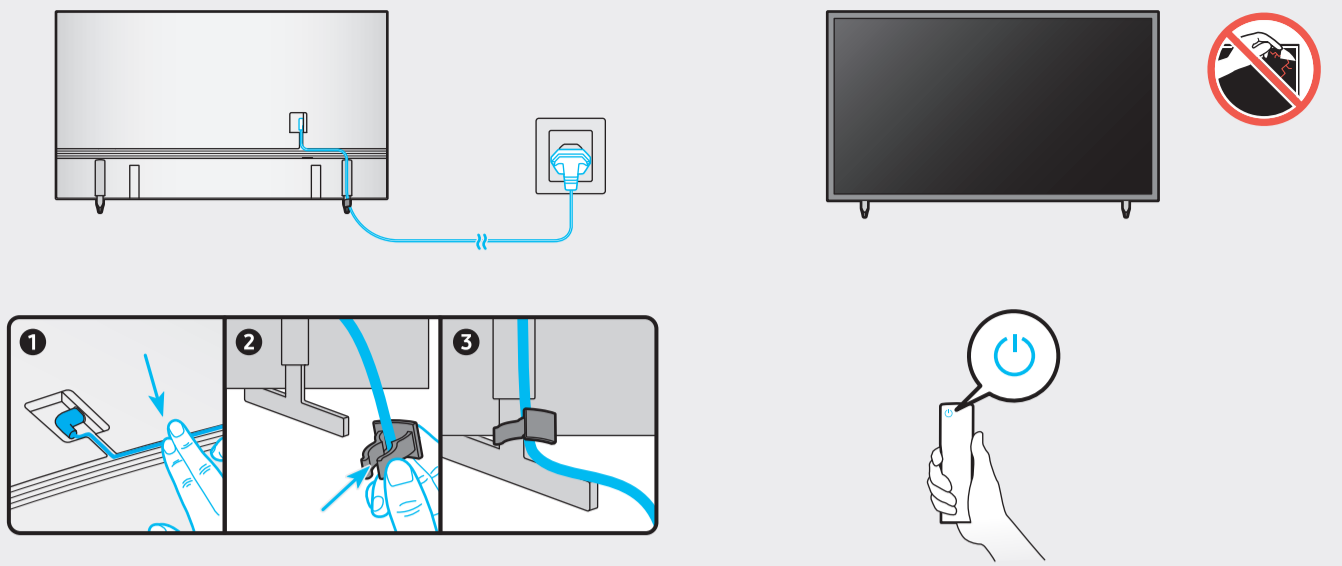

4

5

	A	B	C	D	E	F	G	H	I
UN75AU8***	66.0 inches (1676.7 mm)	37.8 inches (960.3 mm)	1.0 inches (26.6 mm)	39.5 inches (1003.4 mm)	40.5 inches (1028.4 mm)	13.1 inches (332.2 mm)	74.5 inches	70.8 lbs (32.1 kg)	73.4 lbs (33.3 kg)
UN85AU8***	74.8 inches (1900.9 mm)	42.8 inches (1086.1 mm)	1.1 inches (26.9 mm)	44.5 inches (1131.5 mm)	45.5 inches (1156.5 mm)	15.5 inches (394.7 mm)	84.5 inches	91.5 lbs (41.5 kg)	95.9 lbs (43.5 kg)

*: 0-9, A-Z

	VESA A x B (mm)	C (mm)	D x 4	E (mm)	F (inches)	G (inches)	H (inches)
UN75AU8***	400 x 400	11-13	M8	1.25	10.1	25.0	11.8
UN85AU8***	600 x 400				7.5	25.5	19.3

*: 0-9, A-Z

SAMSUNG

QUICK SETUP GUIDE

Scan this QR code with your smart phone to see helpful videos.

75"

85"