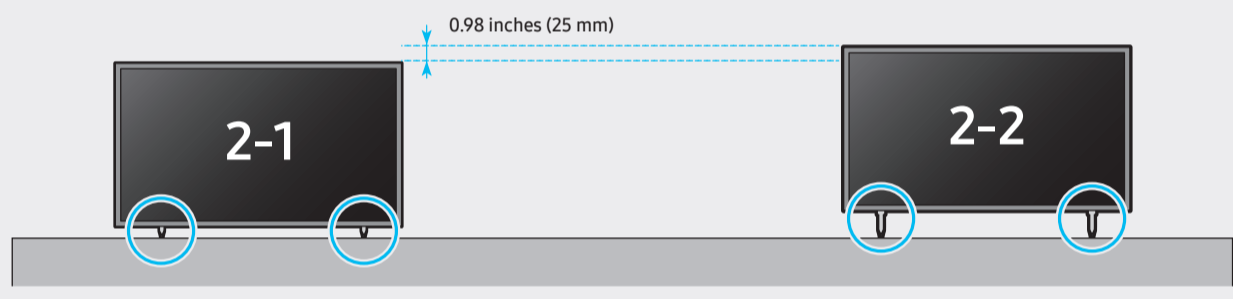

*: 0-9, A-Z

	VESA A x B (mm)	C (mm)	D x 4	E (mm)	F (inches)	G (inches)	H (inches)
UN75AU8***	400 x 400	11-13	M8	1.25	10.1	25.0	11.8
UN85AU8***	600 x 400				7.5	25.5	19.3

*: 0-9, A-Z

SAMSUNG

QUICK SETUP GUIDE

Scan this QR code with your smart phone to see helpful videos.

75"

85"

		USB ↔
		OPTICAL
		HDMI (eARC)
		HDMI
		LAN
		ANT

1

2

3