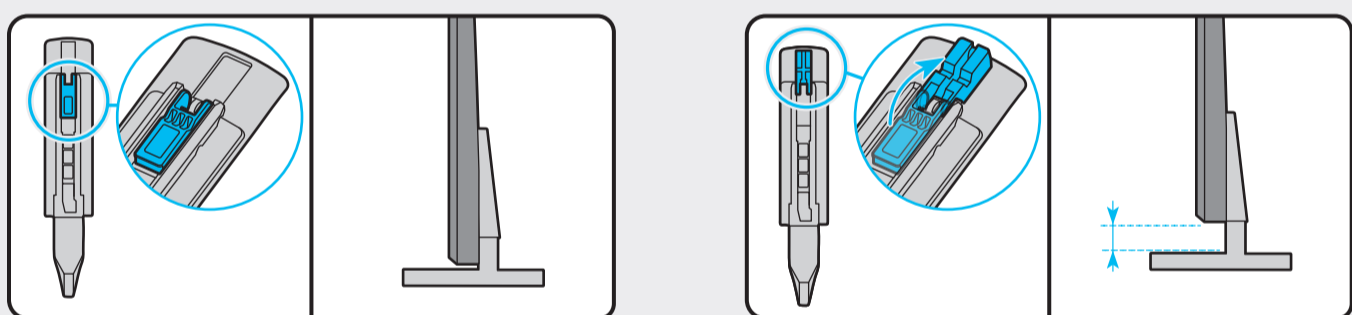

*: 0-9, A-Z

	VESA A x B (mm)	C (mm)	D x 4	E (mm)	F (inches)	G (inches)	H (inches)
UN75AU8***	400 x 400	11-13	M8	1.25	10.1	25.0	11.8
UN85AU8***	600 x 400				7.5	25.5	19.3

*: 0-9, A-Z

SAMSUNG

QUICK SETUP GUIDE

Scan this QR code with your smart phone to see helpful videos.

75"

85"

		USB ↔
		OPTICAL
		HDMI (eARC)
		HDMI
		LAN
		ANT

1

2

3