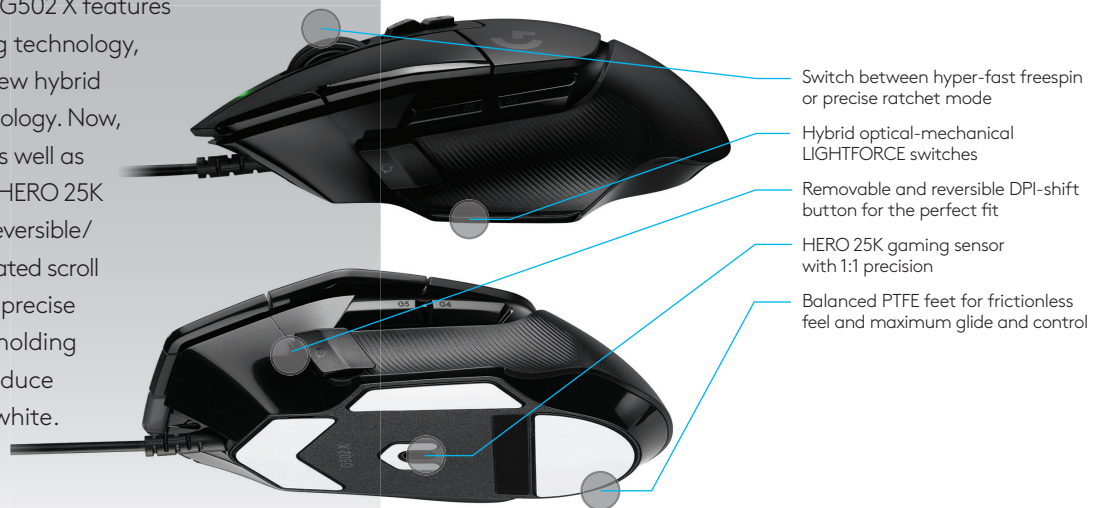

G502 X

Corded Gaming Mouse

ICON. REINVENTED.

The world's most popular gaming mouse—now reinvented and redesigned. The G502 X features the latest innovations in gaming technology, including LIGHTFORCE: an all-new hybrid optical-mechanical switch technology. Now, incredible speed and reliability, as well as precise actuation, are one. With HERO 25K sub-micron sensor, redesigned reversible/removable DPI-shift button, updated scroll wheel with dual hyper-fast and precise ratchet modes, and thin-wall molding and lightened scroll wheel to reduce weight. Available in black and white.

BLACK

WHITE

Product description

100 Word Description

G502 X Gaming Mouse is the world's most popular mouse. G502 X is reinvented and redesigned with the latest innovations in gaming technology, featuring all-new hybrid optical-mechanical switch technology: LIGHTFORCE. Now, incredible speed and reliability, as well as precise actuation, are one. With HERO 25K sub-micron sensor, redesigned reversible/removable DPI-shift button, redesigned scroll wheel with dual hyper-fast and precise ratchet modes, and thin-wall molding to reduce weight. Available in black or white.

50 Word Description

G502 X Gaming Mouse is the world's most popular mouse. G502 X is reinvented and redesigned with the latest innovations in gaming technology, featuring all-new hybrid optical-mechanical switch technology: LIGHTFORCE. Now, incredible speed and reliability, as well as precise actuation are one. Available in black and white.