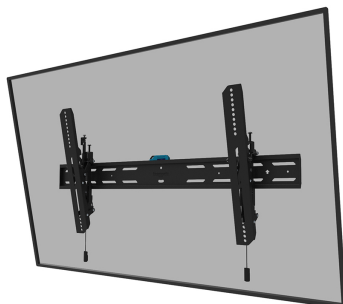

## NEOMOUNTS BY NEWSTAR SELECT TV WALL

Neomounts by Newstar Select  
WL35S-850BL18 tiltable wall mount for  
43-98" screens - Black

Neomounts

Neomounts

The Neomounts Select WL35S-850BL18 is a tiltable wall mount for flat screens up to 98" with a maximum weight capacity of 100 kg. Height and level adjustment is available for the perfect installation.

The WL35S-850BL18 has a depth of 3,3 cm and is suitable for screens that meet VESA hole pattern 100x100 to 800x400mm. It is possible to lock the wall mount using the included anti-theft screw or a padlock (not included).

The mount features a nifty magnetic pull & release system, that allows you to attach the TV in a wink of an eye and secure the TV in safe and solid manner. Afterwards, the pull & release straps can be easily hidden behind the screen by clicking the magnet to the mount. A separate spirit level tool is included with the wall mount, as well as a fixing template, to ensure easy installation of the mount.

#### FUNCTIONALITY

Height	42,5 cm
Lockable	Lockable - Lock included
Tilt (degrees)	12°
Type	Tilt