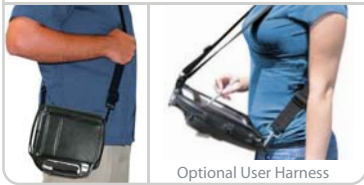

New Rugged Design!

Durable nylon shell offers scratch & dent protection

Optional User Harness

Use the H2 in ANY environment with the Toughmate Sleeve. Durable nylon shell now offers improved scratch and dent protection for your H2. Integrates with the existing handle and hand strap on your H2.

Features and Benefits:

- **Increase Productivity**
The side straps will increase productivity by allowing you to hold your H2 in the most comfortable position for extended periods of time. Desktop cradle is easily accessible without removing your H2 from the sleeve. Includes shoulder strap.
- **Protect your Investment**
Durable nylon shell provides excellent scratch and dent protection. Fold away screen cover also protects the display when not in use.

Features and Benefits:

- **Versatile**
Allows you to seamlessly transition between using your H2 and carrying it hands free!
- **Solid & Secure**
Removable "cuff" provides easy access to the desktop cradle.
- **Toughbook Certified**
This product has passed the appropriate tests to qualify for the Toughbook Certified status.