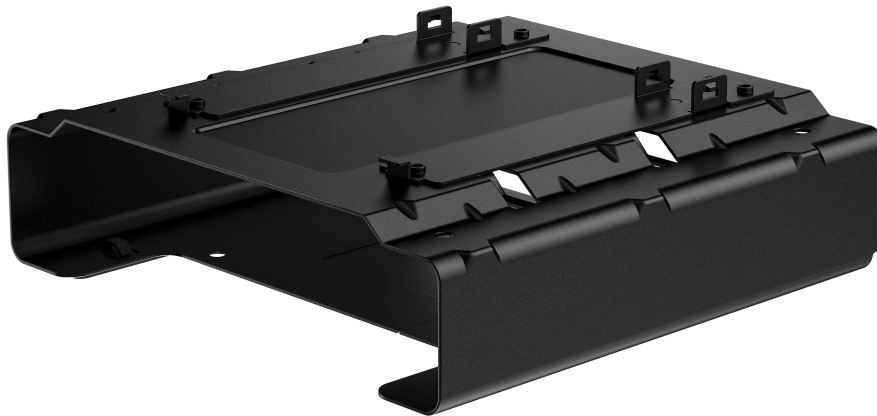

# HP B200 PC Mounting Bracket

## Save Space, Effortlessly

Create a compact, efficient workspace with the HP B200 PC Mounting Bracket. Simply attach the bracket to the base of your select P G5 Series monitor and easily slide in your select HP Desktop Mini PC<sup>1</sup> for an optimized space-saving solution that doesn't interfere with port access or tilt adjustment.

### Easy Access

Out of the way doesn't mean out of reach with this optimized bracket. Easily slide in your mini PC<sup>1</sup> and connecting devices like a mouse and keyboard is a breeze when the ports are right below your monitor stand.

### Free to Adjust

Since the bracket is attached at the stand base, you can adjust your monitor's tilt freely, to find your perfect, comfortable view.