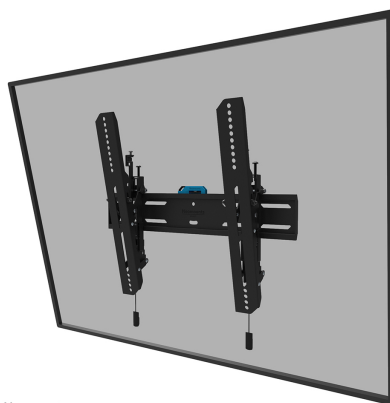

WL35S-850BL14

Neomounts by Newstar Select
WL35S-850BL14 tiltable wall mount for
32-65" screens - Black

NEOMOUNTS BY NEWSTAR SELECT TV WALL

Neomounts

Neomounts

SPECIFICATIONS

GENERAL

Distance to wall	3,5 cm
Max. screen size*	65
Max. weight	60
Min. screen size*	32
Min. weight	0
Screens	1
VESA maximum	400x400
VESA minimum	100x100
VESA pattern	100x100 100x150 100x200 120x120 200x100 200x200 200x300 200x400 300x100 300x200 300x300 350x350 400x200 400x300 400x400

The Neomounts Select WL35S-850BL14 is a tiltable wall mount for flat screens up to 65" with a maximum weight capacity of 60 kg. Height and level adjustment is available for the perfect installation.

The WL35S-850BL14 has a depth of 3,3 cm and is suitable for screens that meet VESA hole pattern 100x100 to 400x400mm. It is possible to lock the wall mount using the included anti-theft screw or a padlock (not included).

The mount features a nifty magnetic pull & release system, that allows you to attach the TV in a wink of an eye and secure the TV in safe and solid manner. Afterwards, the pull & release straps can be easily hidden behind the screen by clicking the magnet to the mount. A separate spirit level tool is included with the wall mount, as well as a fixing template, to ensure easy installation of the mount.

FUNCTIONALITY

Height	42,5 cm
Lockable	Lockable - Lock included
Tilt (degrees)	12°
Type	Tilt

INFORMATION

Color	Black
Warranty	5 year
EAN code	8717371448820

*Please note: The inch sizes stated are just an indication, combined with the weight and VESA sizes. The maximum weight and VESA size are absolute restrictions for the products and should not be exceeded.