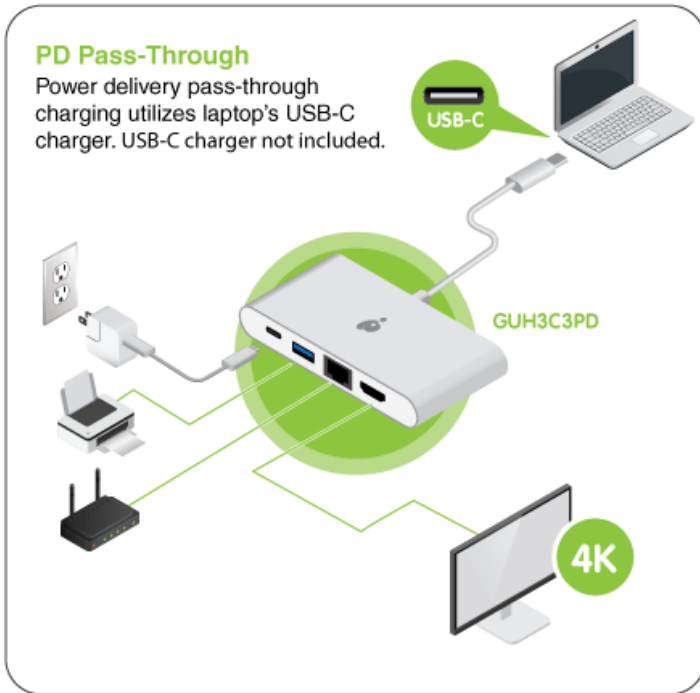

Requirements

Package Contents

1. **Computer:**
   - USB-C port
   - Windows® 7,
     Windows® 8,
     Windows® 8.1,
     Windows® 10,
   - Mac OS® X 10.7+
2. 1 x GUH3C3PD
   - 1 x Warranty Card