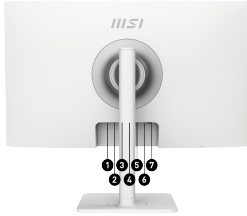

Note

HDMI: 1920 x 1080 (Up to 75Hz)
DisplayPort: 1920 x 1080 (Up to 75Hz)
Type-C: 1920 x 1080 (Up to 75Hz)

CONNECTIONS

1. 1x DC Jack
2. 1x Type C (DP Alternate)
3. 1x DisplayPort (1.2a)
4. 1x HDMI (2.0b)
5. 1x Headphone-out
6. 1x USB 2.0 Type B
7. 2x USB 2.0 Type A