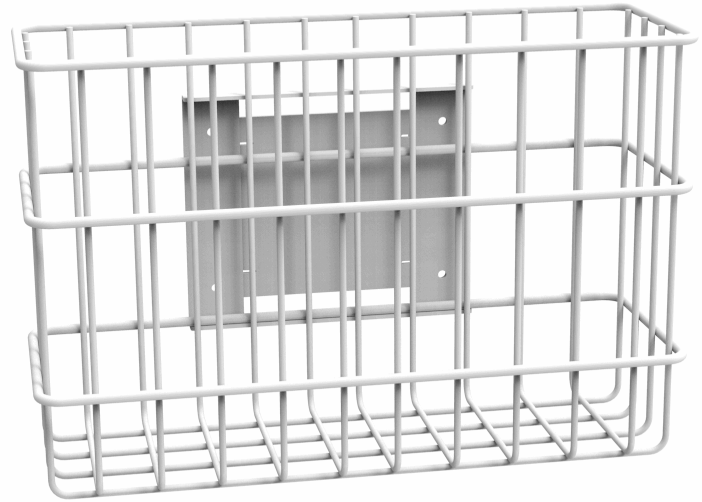

Jaco Wire Basket, 4 x 8 x 12, Right or Left Mount

Part Number: 51-3592

Quote Description: BASKET, WIRE, 4 X 8 X 12, R OR L SIDE

Product Group: HC-Options - Baskets

Minimum Order Qty: 1

Weight: 2.00 LB

Length: 4.00"

Width: 12.00"

Height: 8.00"

Warranty: 3 Year OEM

Product Description:

Looking for more storage? All Jaco wire baskets are made with durable, powder coated steel wire, and come in a variety of sizes and mounting locations. Baskets are designed to hold up to 2 lbs each. Measures 4" x 8" x 12".

Key Selling Points:

- Durable, powder coated steel wire construction
- Holds up to 2 lbs

Extended Specifications:

- Material: Steel
- Max Weight Supported: 2 lbs.

Product Compatibility:

100: No	200: Yes	310: No	510: Yes	J1-10: Yes	WS-14: No
105: No	210: Yes	320: No	510-L250: Yes	J1-10-L250: Yes	WS-25: No
160: No	220: Yes		510-L500: Yes	J1-10-L500: Yes	
	225: Yes				
			520: Yes	J1-20: Yes	WA-40: No
			520-L250: Yes	J1-20-L250: Yes	WA-60: No
			520-L500: Yes	J1-20-L500: Yes	WA-80: No

Additional Compatibility Notes:

When installed on the 200, 300 & 500 Series Carts with Drawer options, basket will stick out back of Cart.

When used on JACO One Cart, only mounts on left side of Post (no right side mount) and if Drawer option, will stick out back of Cart.