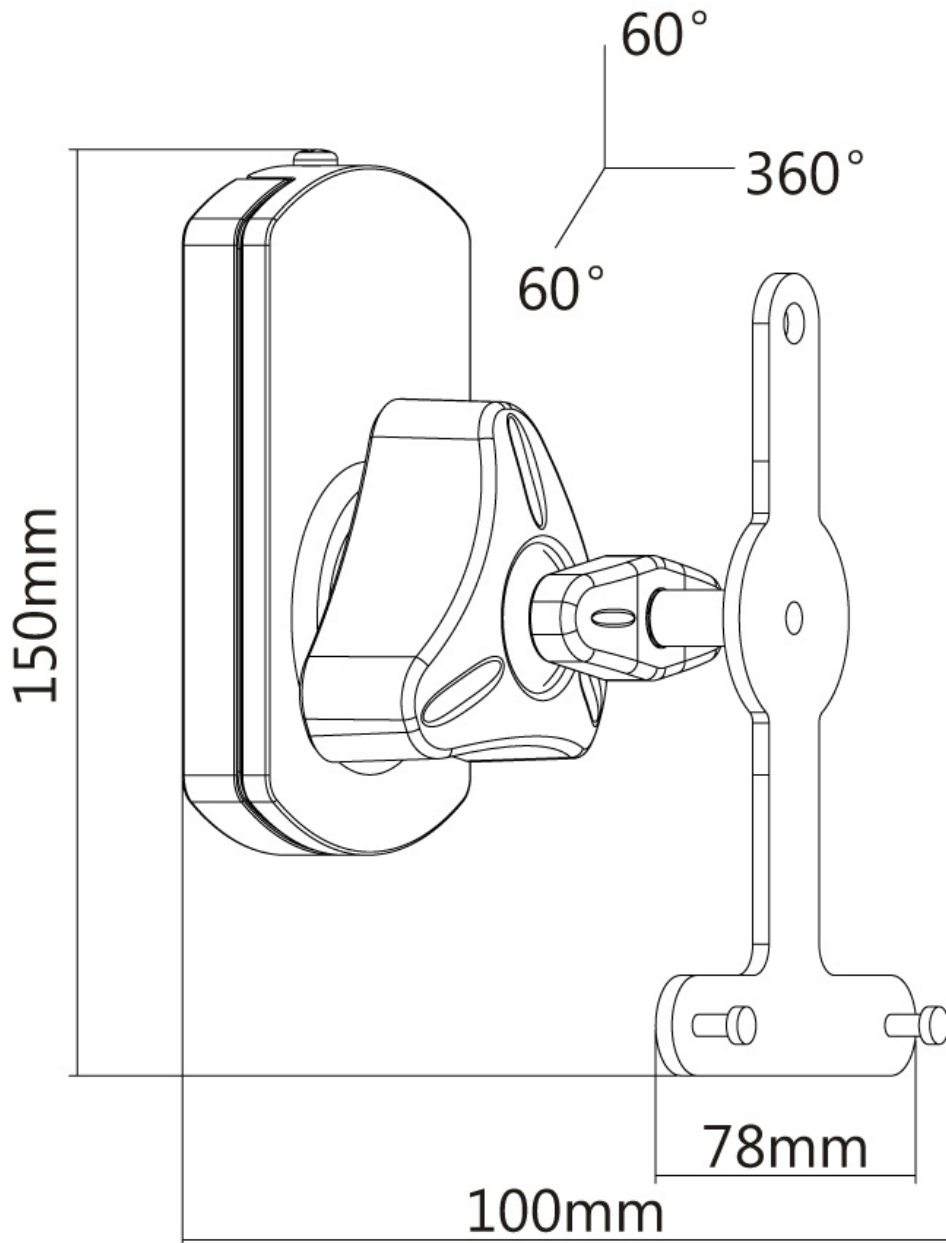

NM-WS130BLACK

NEOMOUNTS SELECT SONOS PLAY1 & PLAY3

Neomounts