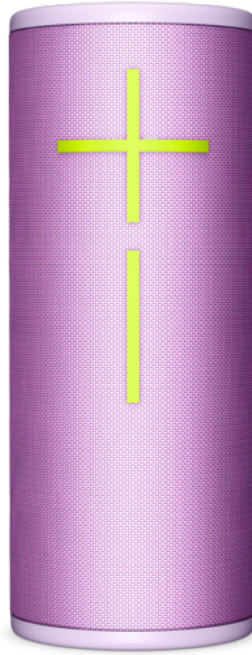

# Ultimate Ears BOOM 4

Grab the super- portable wireless speaker that's built for adventure. Seriously waterproof with balanced 360° sound, deep bass, and one- touch music controls. it's the ultimate go-anywhere speaker. Experience 4 different EQ modes or customize yourself. You can even pair BOOM 4 with MEGABOOM, EVERBOOM, EPICBOOM and HYPERBOOM for more fun.

## WHAT'S IN THE BOX

- ULTIMATE EARS BOOM 4
- USB-C Cable
- Quick Start Guide (Printed in paper.)

## FEATURES

- **Ultimate Sound:** The BOOM 4 portable waterproof Bluetooth speaker delivers rich, 360- degree sound and deep, accurate bass, all carefully balanced so you can hear every note
- **Powered for Adventure:** This waterproof portable speaker has a rechargeable battery that stays powered, pumping tunes for 15 hours on a single charge
- **A Bluetooth Waterproof Speaker Made for the Outdoors:** Rated IPX7 waterproof and drop-proof up to 15 feet (1.5 meters), the BOOM 4 floating Bluetooth speaker is virtually indestructible
- **Party Up:** Use PartyUp on the Ultimate Ears Boom app to pair several BOOM, MEGABOOM, EVERBOOM, EPICBOOM, and HYPERBOOM portable Bluetooth speakers, creating the ultimate surround sound experience
- **Magic Button:** Play, pause, skip, and control music directly from your favorite streaming service; set up one- touch playlists on platforms like Spotify, Amazon Music on Android, or Apple Music on iOS
- **Extremely Wireless:** With 45 meters (147 feet) of range, you can walk away from your BOOM 4 wireless speaker and keep the tunes comin'
- **Made With Recycled Plastic:** The plastic parts in the Ultimate Ears BOOM 4 wireless Bluetooth speaker include a minimum of 52% post-consumer recycled plastic by weight