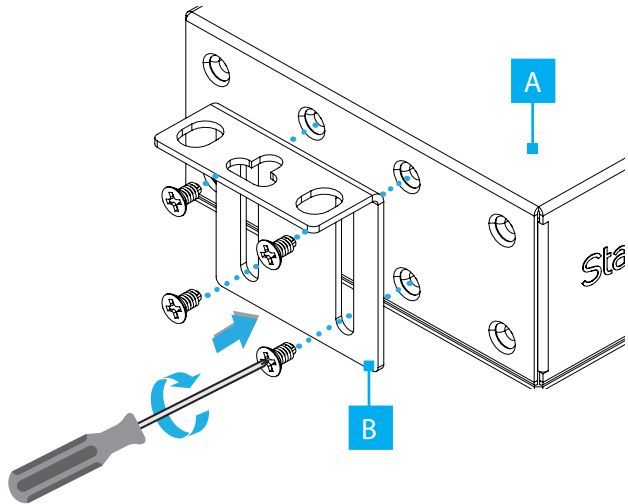

- Phillips head screwdriver (PH1) for M3 screws and PH2 for M5 Screws
- Cage nut tool (optional)

Warnings!

- StarTech.com Ltd. is not responsible for any property damage and/or personal injury resulting from the installation procedures outlined in this technical document
- Read the entire Quick-Start Guide and ensure the instructions are fully understood before using this product
- Refer to the manufacturer of the Server Rack to determine the mounting hole type and size
- If the Server Rack Mounting Posts have M5 threaded holes, the included M5x12mm Rack Screws can be installed without Cage Nuts. Use the manufacturer-recommended Screws if they differ from the ones included
- Never operate this product if parts are missing or damaged
- Do not touch the product under power if the product has an exposed printed circuit board or electrical wire
- If the connected equipment overdraws excessive current for more than a few seconds, the Circuit Breaker in the Power Delivery Unit will trip to help prevent potential equipment damage. Inspect the connected load and disconnect any non-essential or malfunctioning devices as necessary. Allow the Power Delivery Unit to cool down for at least 60 seconds before pressing the Manual Reset Button to restore functionality
- Never insert foreign objects into the PDU outlets. Doing so may result in electric shock, fire, serious injury, or irreparable equipment damage. The outlets are designed exclusively for use with compatible power plugs. Always follow the manufacturer's instructions and applicable safety standards.

Note: *This unit is only to be used inside racks within computer, telecommunications, and cloud data center rooms.*

Installation

19" Rack Mounting

1

2

3

4

4-Way Mounting Brackets Removal and Repositioning

1

2

3

4

0U Vertical Mounting

1

2

3