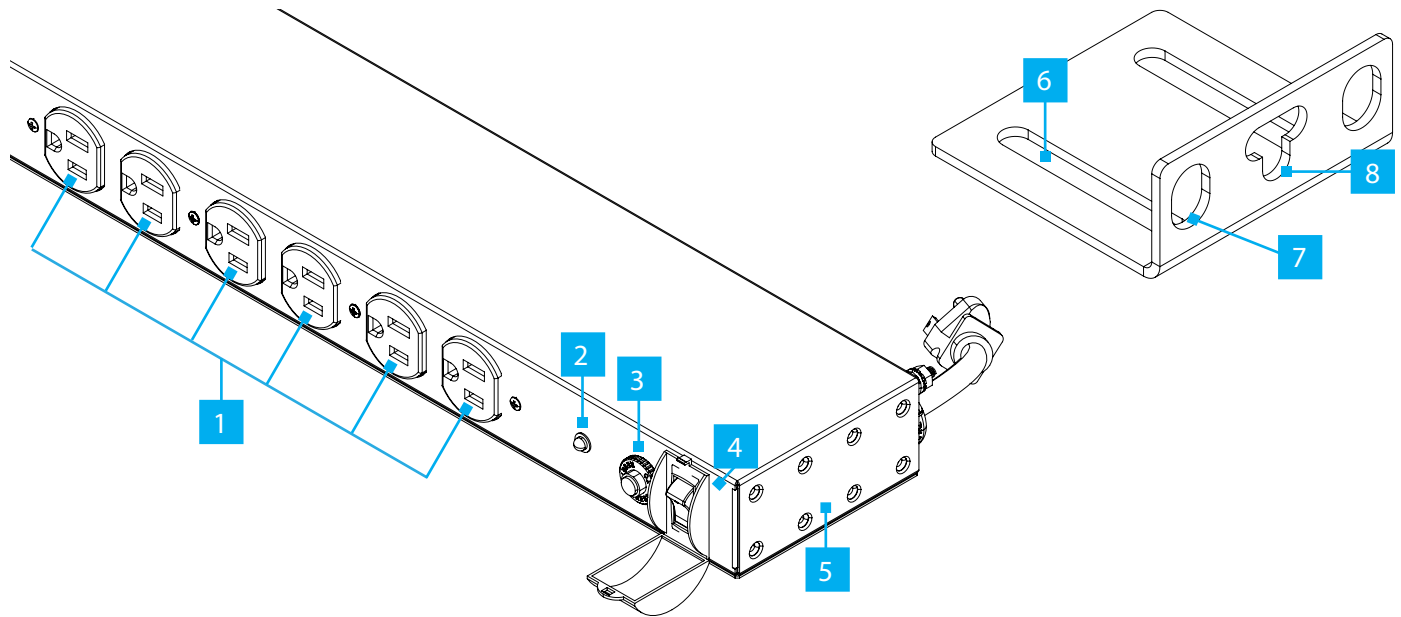

14-Outlet 1U Rack-Mount PDU with Surge Protector - 8Ft (2.4m) Power Cable

Product ID

1415B8H-RACK-PDU-SP

Front View

4-Way Mounting Bracket View