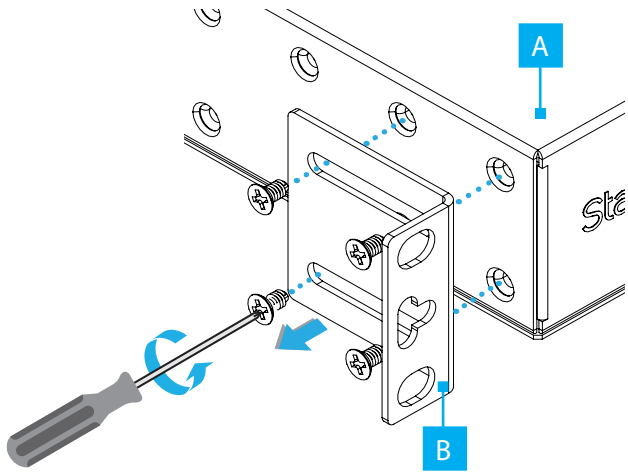

4-Way Mounting Brackets Removal and Repositioning

1