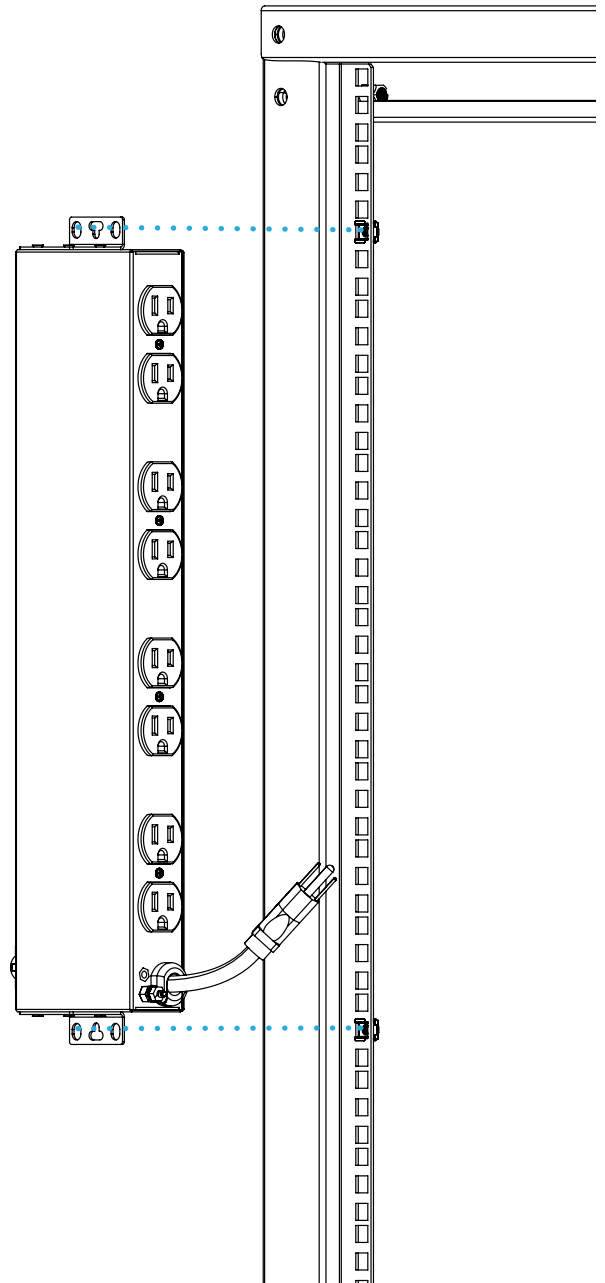

- Phillips head screwdriver (PH1) for M3 screws and PH2 for M5 Screws
- Cage nut tool (optional)

Warnings!

- StarTech.com Ltd. is not responsible for any property damage and/or personal injury resulting from the installation procedures outlined in this technical document
- Read the entire Quick-Start Guide and ensure the instructions are fully understood before using this product
- Refer to the manufacturer of the Server Rack to determine the mounting hole type and size
- If the Server Rack Mounting Posts have M5 threaded holes, the included M5x12mm Rack Screws can be installed without Cage Nuts. Use the manufacturer-recommended Screws if they differ from the ones included
- Never operate this product if parts are missing or damaged
- Do not touch the product under power if the product has an exposed printed circuit board or electrical wire
- If the connected equipment overdraws excessive current for more than a few seconds, the Circuit Breaker in the Power Delivery Unit will trip to help prevent potential equipment damage. Inspect the connected load and disconnect any non-essential or malfunctioning devices as necessary. Allow the Power Delivery Unit to cool down for at least 60 seconds before pressing the Manual Reset Button to restore functionality
- Never insert foreign objects into the PDU outlets. Doing so may result in electric shock, fire, serious injury, or irreparable equipment damage. The outlets are designed exclusively for use with compatible power plugs. Always follow the manufacturer's instructions and applicable safety standards.

1

2

3

4

0U Vertical Mounting

1

2

3