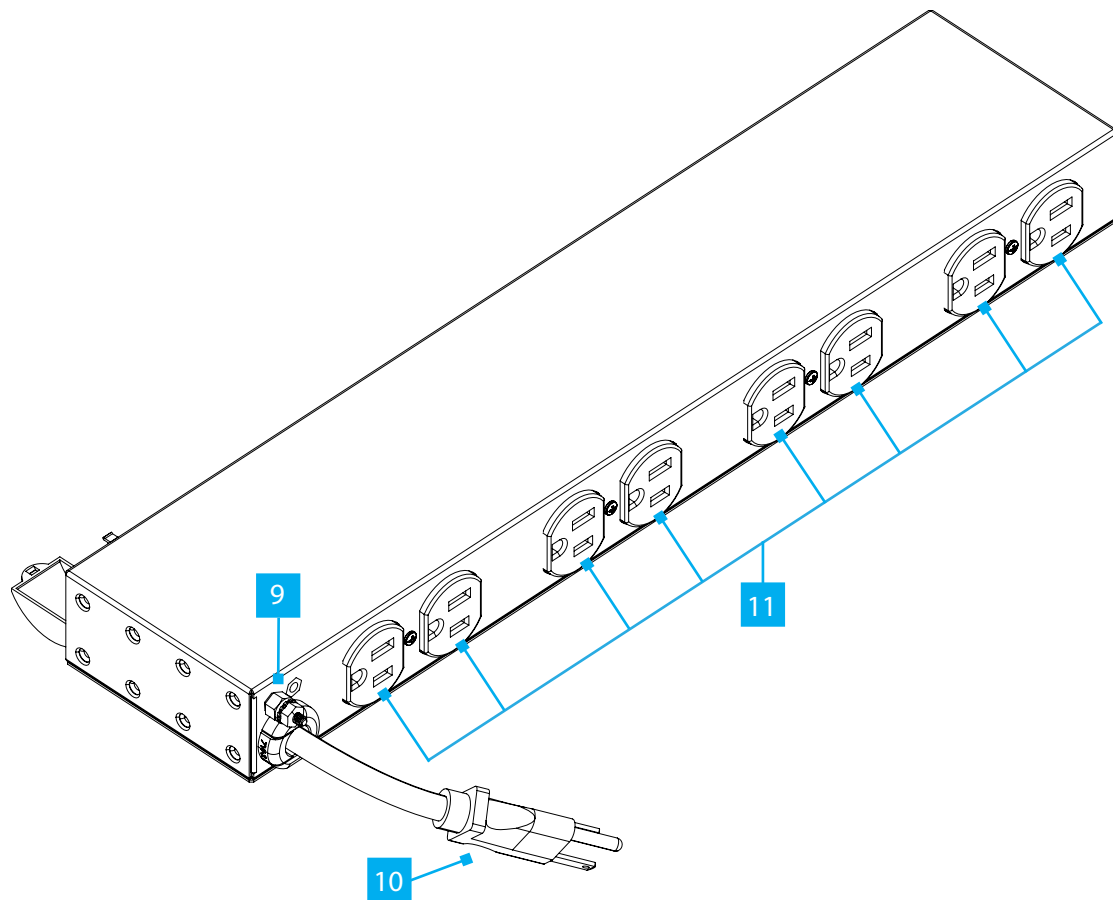

14-Outlet 1U Rack-Mount PDU with Surge Protector - 8Ft (2.4m) Power Cable

Product ID

1415B8H-RACK-PDU-SP

Front View

4-Way Mounting Bracket View

Rear View

*Product may vary from image