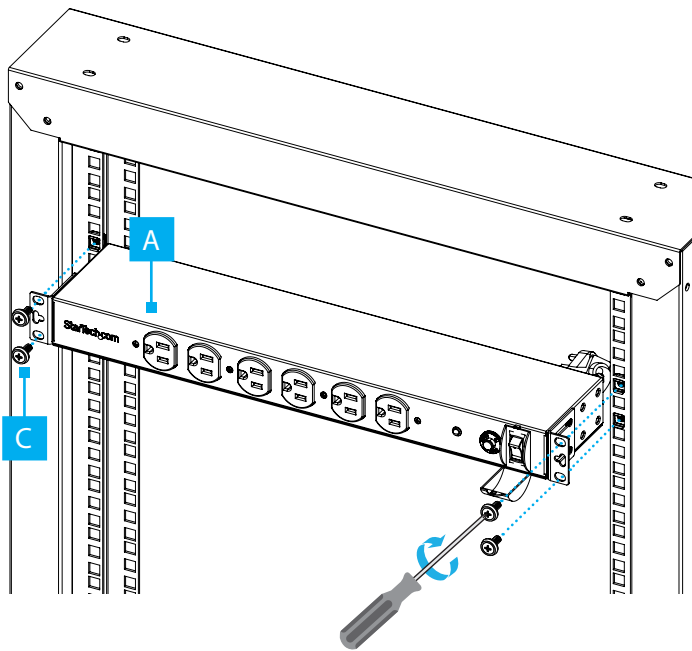

- Phillips head screwdriver (PH1) for M3 screws and PH2 for M5 Screws
- Cage nut tool (optional)

Warnings!

- StarTech.com Ltd. is not responsible for any property damage and/or personal injury resulting from the installation procedures outlined in this technical document
- Read the entire Quick-Start Guide and ensure the instructions are fully understood before using this product
- Refer to the manufacturer of the Server Rack to determine the mounting hole type and size
- If the Server Rack Mounting Posts have M5 threaded holes, the included M5x12mm Rack Screws can be installed without Cage Nuts. Use the manufacturer-recommended Screws if they differ from the ones included
- Never operate this product if parts are missing or damaged
- Do not touch the product under power if the product has an exposed printed circuit board or electrical wire
- If the connected equipment overdraws excessive current for more than a few seconds, the Circuit Breaker in the Power Delivery Unit will trip to help prevent potential equipment damage. Inspect the connected load and disconnect any non-essential or malfunctioning devices as necessary. Allow the Power Delivery Unit to cool down for at least 60 seconds before pressing the Manual Reset Button to restore functionality
- Never insert foreign objects into the PDU outlets. Doing so may result in electric shock, fire, serious injury, or irreparable equipment damage. The outlets are designed exclusively for use with compatible power plugs. Always follow the manufacturer's instructions and applicable safety standards.

Note: *This unit is only to be used inside racks within computer, telecommunications, and cloud data center rooms.*

Installation

19" Rack Mounting

1

2

3

4

4-Way Mounting Brackets Removal and Repositioning

1

2

3

4

0U Vertical Mounting

1

2

3