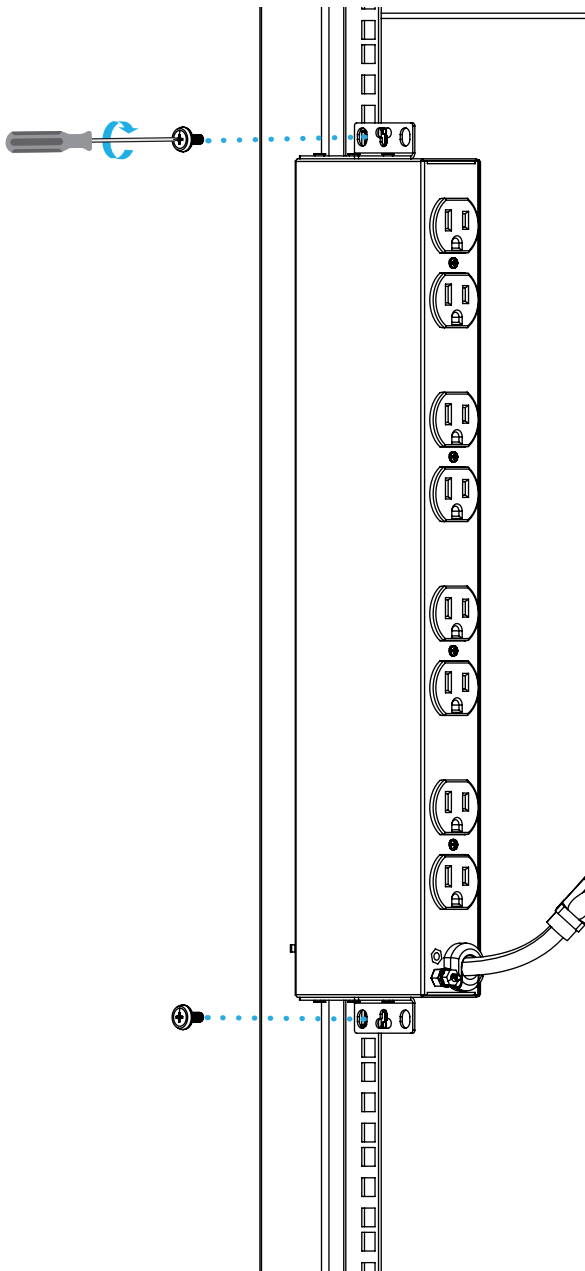

- Phillips head screwdriver (PH1) for M3 screws and PH2 for M5 Screws
- Cage nut tool (optional)

Warnings!

- StarTech.com Ltd. is not responsible for any property damage and/or personal injury resulting from the installation procedures outlined in this technical document
- Read the entire Quick-Start Guide and ensure the instructions are fully understood before using this product
- Refer to the manufacturer of the Server Rack to determine the mounting hole type and size
- If the Server Rack Mounting Posts have M5 threaded holes, the included M5x12mm Rack Screws can be installed without Cage Nuts. Use the manufacturer-recommended Screws if they differ from the ones included
- Never operate this product if parts are missing or damaged
- Do not touch the product under power if the product has an exposed printed circuit board or electrical wire
- If the connected equipment overdraws excessive current for more than a few seconds, the Circuit Breaker in the Power Delivery Unit will trip to help prevent potential equipment damage. Inspect the connected load and disconnect any non-essential or malfunctioning devices as necessary. Allow the Power Delivery Unit to cool down for at least 60 seconds before pressing the Manual Reset Button to restore functionality
- Never insert foreign objects into the PDU outlets. Doing so may result in electric shock, fire, serious injury, or irreparable equipment damage. The outlets are designed exclusively for use with compatible power plugs. Always follow the manufacturer's instructions and applicable safety standards.

1

2

3

4

0U Vertical Mounting

1

2

3