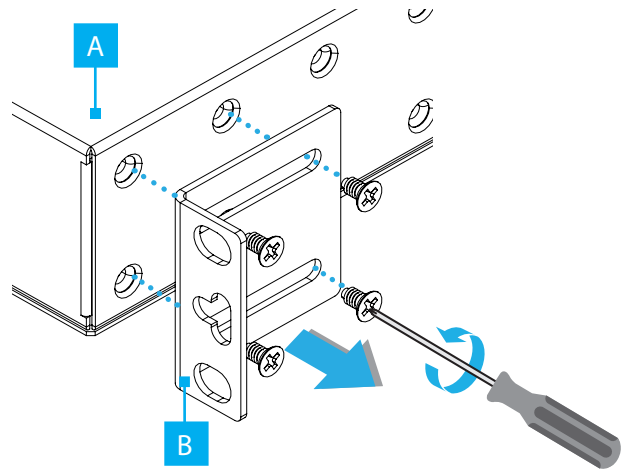

4-Way Mounting Brackets Removal and Repositioning

1

2

3

4