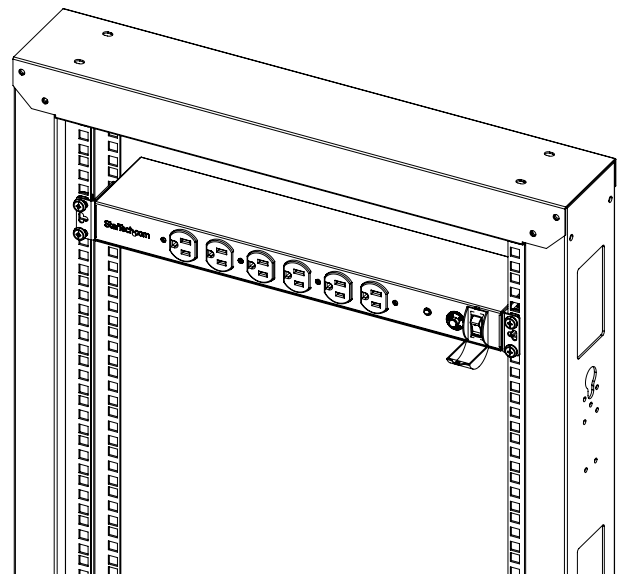

- Phillips head screwdriver (PH1) for M3 screws and PH2 for M5 Screws
- Cage nut tool (optional)

Warnings!

- StarTech.com Ltd. is not responsible for any property damage and/or personal injury resulting from the installation procedures outlined in this technical document
- Read the entire Quick-Start Guide and ensure the instructions are fully understood before using this product
- Refer to the manufacturer of the Server Rack to determine the mounting hole type and size
- If the Server Rack Mounting Posts have M5 threaded holes, the included M5x12mm Rack Screws can be installed without Cage Nuts. Use the manufacturer-recommended Screws if they differ from the ones included
- Never operate this product if parts are missing or damaged
- Do not touch the product under power if the product has an exposed printed circuit board or electrical wire
- If the connected equipment overdraws excessive current for more than a few seconds, the Circuit Breaker in the Power Delivery Unit will trip to help prevent potential equipment damage. Inspect the connected load and disconnect any non-essential or malfunctioning devices as necessary. Allow the Power Delivery Unit to cool down for at least 60 seconds before pressing the Manual Reset Button to restore functionality
- Never insert foreign objects into the PDU outlets. Doing so may result in electric shock, fire, serious injury, or irreparable equipment damage. The outlets are designed exclusively for use with compatible power plugs. Always follow the manufacturer's instructions and applicable safety standards.

Note: *This unit is only to be used inside racks within computer, telecommunications, and cloud data center rooms.*

Installation

19" Rack Mounting

1

2

3

4

4-Way Mounting Brackets Removal and Repositioning