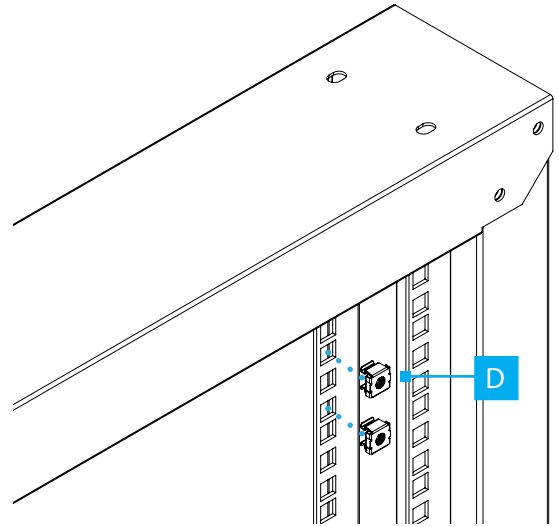

- Phillips head screwdriver (PH1) for M3 screws and PH2 for M5 Screws
- Cage nut tool (optional)

Warnings!

- StarTech.com Ltd. is not responsible for any property damage and/or personal injury resulting from the installation procedures outlined in this technical document
- Read the entire Quick-Start Guide and ensure the instructions are fully understood before using this product
- Refer to the manufacturer of the Server Rack to determine the mounting hole type and size
- If the Server Rack Mounting Posts have M5 threaded holes, the included M5x12mm Rack Screws can be installed without Cage Nuts. Use the manufacturer-recommended Screws if they differ from the ones included
- Never operate this product if parts are missing or damaged
- Do not touch the product under power if the product has an exposed printed circuit board or electrical wire
- If the connected equipment overdraws excessive current for more than a few seconds, the Circuit Breaker in the Power Delivery Unit will trip to help prevent potential equipment damage. Inspect the connected load and disconnect any non-essential or malfunctioning devices as necessary. Allow the Power Delivery Unit to cool down for at least 60 seconds before pressing the Manual Reset Button to restore functionality
- Never insert foreign objects into the PDU outlets. Doing so may result in electric shock, fire, serious injury, or irreparable equipment damage. The outlets are designed exclusively for use with compatible power plugs. Always follow the manufacturer's instructions and applicable safety standards.

Note: *This unit is only to be used inside racks within computer, telecommunications, and cloud data center rooms.*

Installation

19" Rack Mounting

1

2

3

4

4-Way Mounting Brackets Removal and Repositioning