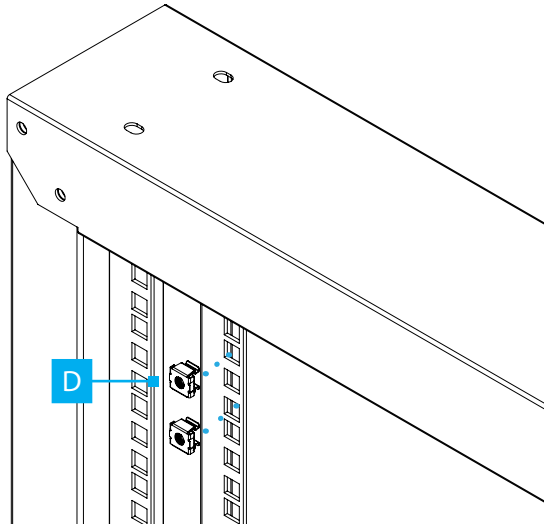

- Phillips head screwdriver (PH1) for M3 screws and PH2 for M5 Screws
- Cage nut tool (optional)

Warnings!

- StarTech.com Ltd. is not responsible for any property damage and/or personal injury resulting from the installation procedures outlined in this technical document
- Read the entire Quick-Start Guide and ensure the instructions are fully understood before using this product
- Refer to the manufacturer of the Server Rack to determine the mounting hole type and size
- If the Server Rack Mounting Posts have M5 threaded holes, the included M5x12mm Rack Screws can be installed without Cage Nuts. Use the manufacturer-recommended Screws if they differ from the ones included
- Never operate this product if parts are missing or damaged
- Do not touch the product under power if the product has an exposed printed circuit board or electrical wire
- If the connected equipment overdraws excessive current for more than a few seconds, the Circuit Breaker in the Power Delivery Unit will trip to help prevent potential equipment damage. Inspect the connected load and disconnect any non-essential or malfunctioning devices as necessary. Allow the Power Delivery Unit to cool down for at least 60 seconds before pressing the Manual Reset Button to restore functionality
- Never insert foreign objects into the PDU outlets. Doing so may result in electric shock, fire, serious injury, or irreparable equipment damage. The outlets are designed exclusively for use with compatible power plugs. Always follow the manufacturer's instructions and applicable safety standards.

Note: *This unit is only to be used inside racks within computer, telecommunications, and cloud data center rooms.*

Installation

19" Rack Mounting

1

2

3

4

4-Way Mounting Brackets Removal and Repositioning