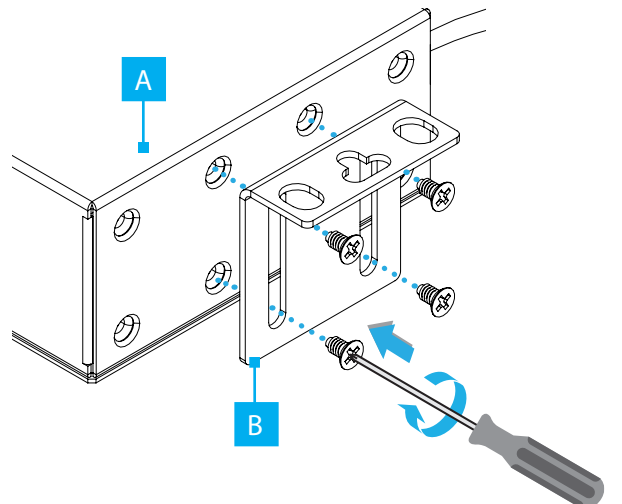

- Phillips head screwdriver (PH1) for M3 screws and PH2 for M5 Screws
- Cage nut tool (optional)

Warnings!

- StarTech.com Ltd. is not responsible for any property damage and/or personal injury resulting from the installation procedures outlined in this technical document
- Read the entire Quick-Start Guide and ensure the instructions are fully understood before using this product
- Refer to the manufacturer of the Server Rack to determine the mounting hole type and size
- If the Server Rack Mounting Posts have M5 threaded holes, the included M5x12mm Rack Screws can be installed without Cage Nuts. Use the manufacturer-recommended Screws if they differ from the ones included
- Never operate this product if parts are missing or damaged
- Do not touch the product under power if the product has an exposed printed circuit board or electrical wire
- If the connected equipment overdraws excessive current for more than a few seconds, the Circuit Breaker in the Power Delivery Unit will trip to help prevent potential equipment damage. Inspect the connected load and disconnect any non-essential or malfunctioning devices as necessary. Allow the Power Delivery Unit to cool down for at least 60 seconds before pressing the Manual Reset Button to restore functionality
- Never insert foreign objects into the PDU outlets. Doing so may result in electric shock, fire, serious injury, or irreparable equipment damage. The outlets are designed exclusively for use with compatible power plugs. Always follow the manufacturer's instructions and applicable safety standards.

1

2

3

4

0U Vertical Mounting

1

2

3