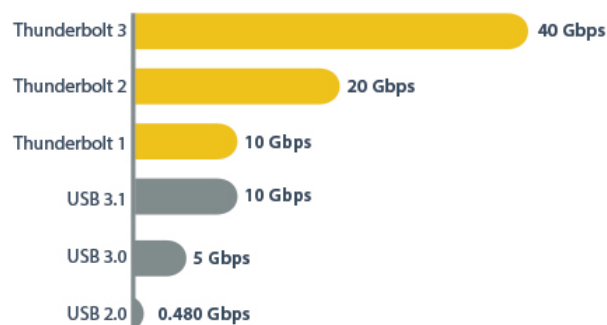

Finish your work faster with Thunderbolt 3

You can quickly integrate the dock into your workspace and boost your productivity. With up to 40Gbps of throughput, you can add extra displays to your laptop, access files faster, and reduce waiting, so you can accomplish more in the same amount of time.

It's the fastest connection available, and it supports multiple video channels and data, without impacting system performance. It's easy to access and edit large uncompressed files such as videos and images on the fly, making it ideal for dynamic on-site production.

Multitask at the highest resolution

If you need a larger, higher-resolution viewing area, this dock can help. It's one of the first docking stations to support two 4K Ultra HD displays, so it's perfect for anyone working with high-bandwidth or graphics-intensive multimedia. And, unlike most traditional docking stations, the Thunderbolt 3 dock supports 4K resolutions (3840 x 2160p or 4096 x 2160p) at up to 60Hz when you use a single Thunderbolt 3 display. With a faster 60Hz refresh rate, your 4K content is delivered in stunning detail, even when you're running resource-demanding applications.

You can extend your desktop onto two 4K monitors and stream independent content to each display. This makes it easier to multitask when you're working with high-definition video, CAD drawings, medical imagery, or other complex work. Creative professionals can be more productive with the freedom to edit 4K video on one display, with a full-size video preview on the second 4K display.

Connect your peripherals with just a single cable

Using a single cable and a single port on your laptop, you can transform your Windows laptop into a full-size workstation with access to new and legacy technologies through a number of different port types. The dock is ideal for virtually all Windows based Thunderbolt 3 equipped laptops such as the Dell™ Precision, Dell XPS, Asus Zenbook Pro Ux501vw, HP Zbook 15 G3, and Lenovo P50.