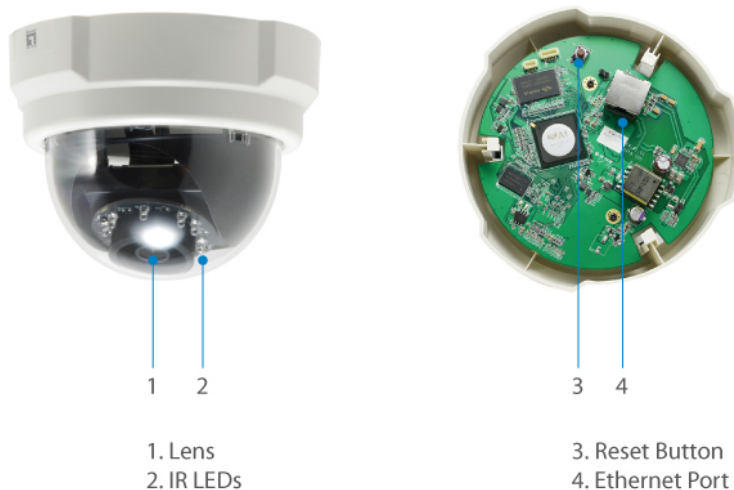

## Fixed Dome Network Camera, 5-Megapixel, 802.3af PoE, IR LEDs

### Key Features

- 5-Megapixel (2592 x 1944) high-definition resolution
- Features WDR (Wide Dynamic Range) to enhance visibility under extremely bright or dark environments
- Built-in infrared LEDs for night viewing up to 30m
- Removable IR-cut filter for day and night surveillance
- Compression: H.264/MJPEG
- Power support: PoE (IEEE 802.3af)
- Free video surveillance and CMS (Central Management System) software with 64-channel license