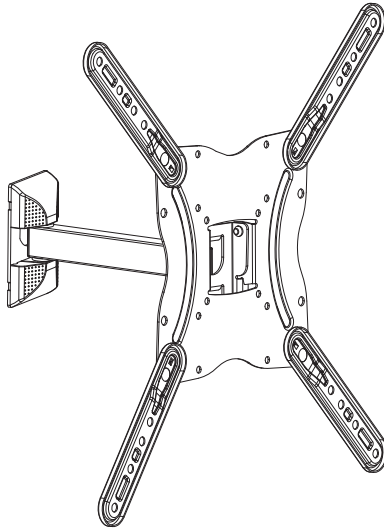

13"-55" Pivoting TV Wall Mount Bracket

CAUTION: DO NOT EXCEED RATED LISTED WEIGHT. SERIOUS INJURY OR PROPERTY DAMAGE MAY OCCUR!

650406

VESA

75x75 100x100
200x100 200x200
300x300 400x400

MOST

13"-55"

TVs

30kg/66lbs

INSTALLATION MANUAL

A(x1)

M4x14 (x4)
M-A

M5x14 (x4)
M-B

M6x14 (x4)
M-C

M8x20 (x4)
M-D

M8x50 (x4)
M-E

D5 washer (x4)
M-F

D8 washer (x4)
M-G

D8xH5(x8)
M-H

D8xH15(x4)
M-I

cable ring (x4)
M-J

J(x4)

L(x4)

ST6.3x55 (x4)
W-A