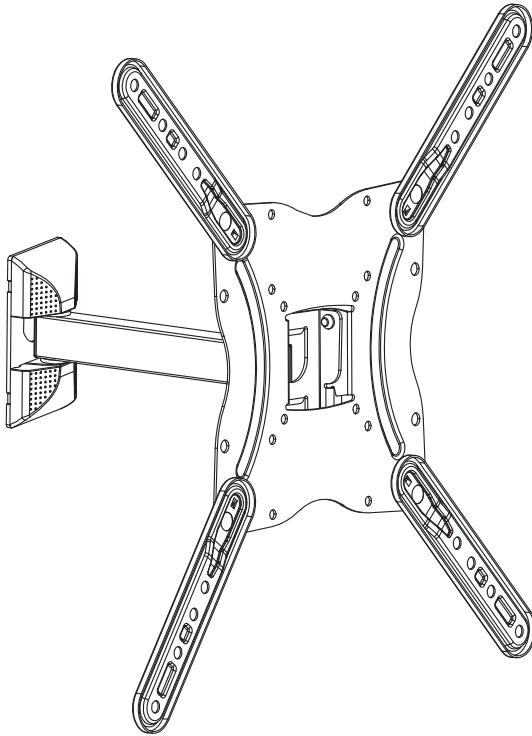

13"-55" Pivoting TV Wall Mount Bracket

CAUTION: DO NOT EXCEED RATED LISTED WEIGHT. SERIOUS INJURY OR PROPERTY DAMAGE MAY OCCUR!

650406

VESA

75x75 100x100
200x100 200x200
300x300 400x400

MOST

13"-55"

TVs

30kg/66lbs

INSTALLATION MANUAL

A(x1)

M4x14 (x4)
M-A

M5x14 (x4)
M-B

M6x14 (x4)
M-C

M8x20 (x4)
M-D

M8x50 (x4)
M-E

D5 washer (x4)
M-F

D8 washer (x4)
M-G

D8xH5(x8)
M-H

D8xH15(x4)
M-I

cable ring (x4)
M-J

J(x4)

L(x4)

ST6.3x55 (x4)
W-A

concrete anchor (x4)
W-B

D6 washer (x4)
W-C

1.

2.1

2.2

3.

WALL

TV