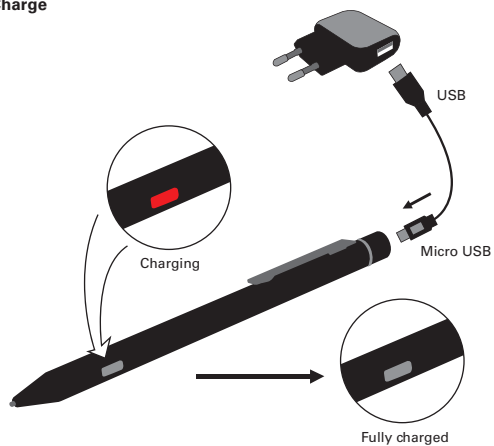

www.sandberg.it

S Sandberg®

Quick guide

S Sandberg®

Quick guide

Charge

In use