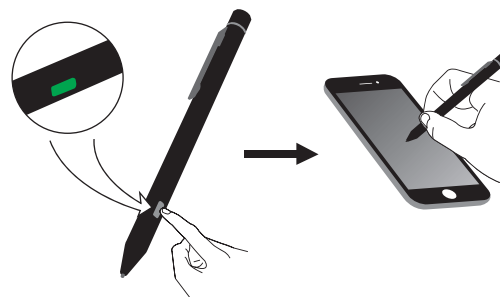

Note: Auto power off after 30 mins without use.