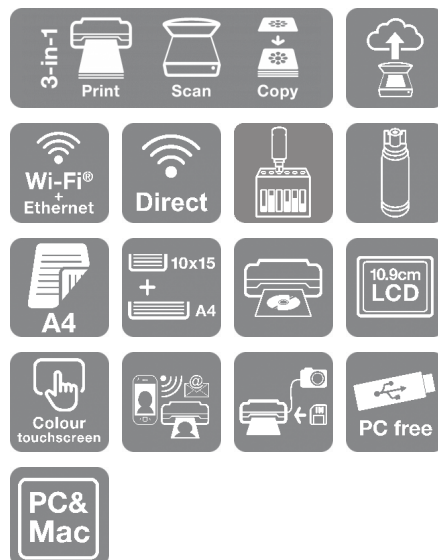

EcoTank ET-8500

DATASHEET / BROCHURE

Print outstanding photos up to A4 size with this wireless 6-colour multifunction printer for creative enthusiasts

Unleash your creativity with stunning A4 photos and documents at incredibly low cost-per-page. Print, copy and scan with ease using the impressive 10.9cm colour touchscreen, 5-way media handling and innovative 6-colour ink system. With no messy cartridges to replace and flexible connectivity features this is the perfect printer for the artistic modern family.

6-Colour Ink System

The Epson Claria ET Premium inks produce high-quality, long-lasting photos up to A4 size as well as outstanding black and white photos with the new grey ink. The pigment black ink is ideal for printing sharp text on plain papers.

Save Time and Money

This economical printer allows you to print up to 2,300 high-quality photos with one set of ink bottles¹. The bottles and tanks are designed for ease of use, meaning no hassle or mess when it's time to refill.