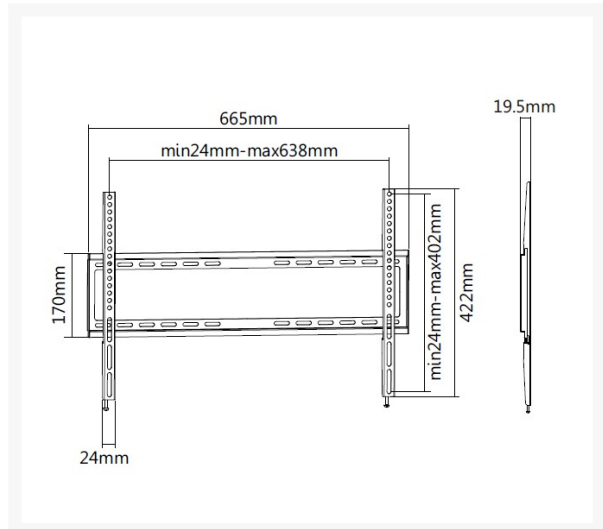

# 650333 37"-75" Fixed TV Wall Bracket

## Short Description

---

- Max. Load Capacity: 35Kg
- Max. VESA: 600x400
- Ultra-slim design
- Slide-in wall plate provides easy access for attachment and detachment
- VESA standards compliant

## Additional Information

---

Harmonized System (HS) code	852990
Customs product code (TARIC)	8529909700
Approval and Compliance	ROHS
Package Contents	650333 Manual screws kits
Color	Black
EAN	4015867225424
Model Number	650333
Mounting hole pattern	Standard VESA
Anti-theft	No
Cable management	No
Compatible Display Size	37"-75"
Bracket type	Fixed
Installation	Solid Wall,Double Stud(406mm/450mm/600mm)
Distance to wall (Profile)	19.5mm
Load Capacity (kg)	35kg
Material	Stainless Steel
Screens support quantity	1
Support Curved TV (Monitors)	No
VESA compatibility	100x200,200x200,300x200, 300x300,400x200,400x300, 400x400,600x400
Mount	Wall mount
Dimensions (W x D x H)	422 x 19.2 x 665 mm
Product weight (kg)	1.1