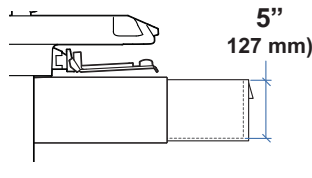

Sydney, Australia
www.ergotron.com
apaccustomerservice@ergotron.com

www.ergotron.com
info.oem@ergotron.com

CareFit Pro Monitor Cart Powered

DRAWERS

LB
kg Total weight capacity per drawer.
≤ 2 lbs (1 kg)

LB
kg Total weight capacity per drawer.
≤ 1 lbs (0.5 kg)