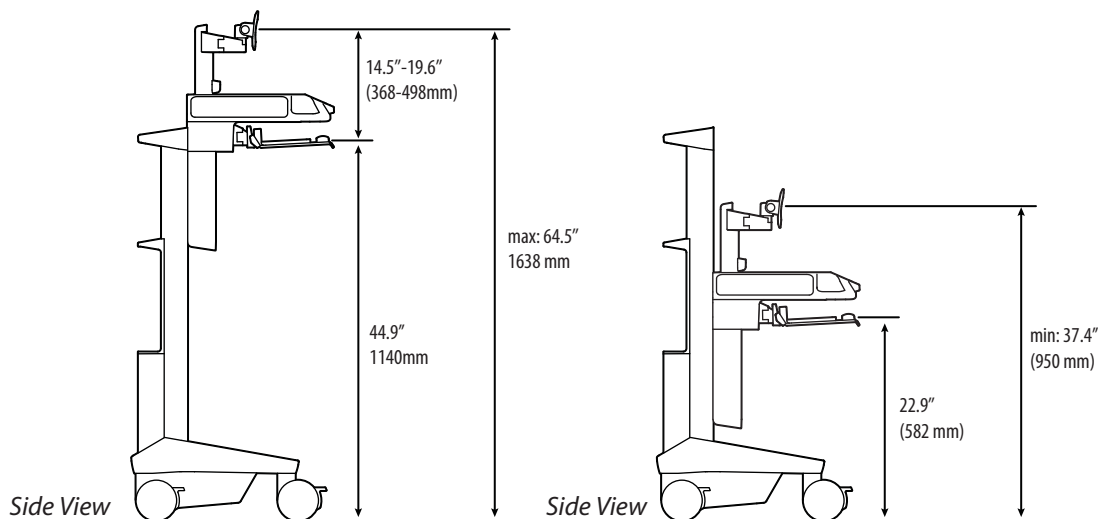

DIMENSIONS

CareFit Pro Monitor Cart Powered

DIMENSIONS

© 2021 Ergotron, Inc. rev. 03/09/2021 DIM-CareFitProDwr Content is subject to change without notification

Americas Sales and Corporate Headquarter	EMEA Sales	APAC Sales	Worldwide OEM Sales
St. Paul, MN USA (800) 888-8458 +1-651-681-7600 www.ergotron.com insidesales@ergotron.com	Amersfoort, The Netherlands +31 33 45 45 600 www.ergotron.com info.eu@ergotron.com	Sydney, Australia www.ergotron.com apaccustomerservice@ergotron.com	www.ergotron.com info.oem@ergotron.com

CareFit Pro Monitor Cart Powered

DIMENSIONS

RANGE OF MOTION

© 2021 Ergotron, Inc. rev. 03/09/2021 DIM-CareFitProDwr Content is subject to change without notification

**Americas Sales and
Corporate Headquarter**