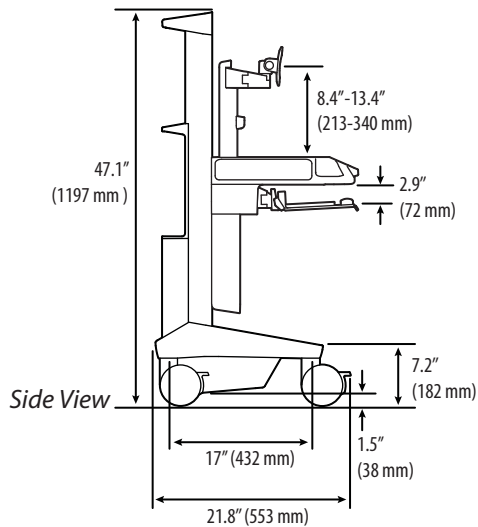

DIMENSIONS

CareFit Pro Monitor Cart Powered

DIMENSIONS

© 2021 Ergotron, Inc. rev. 03/09/2021 DIM-CareFitProDwr Content is subject to change without notification

Americas Sales and Corporate Headquarter	EMEA Sales	APAC Sales	Worldwide OEM Sales
St. Paul, MN USA (800) 888-8458 +1-651-681-7600 www.ergotron.com insidesales@ergotron.com	Amersfoort, The Netherlands +31 33 45 45 600 www.ergotron.com info.eu@ergotron.com	Sydney, Australia www.ergotron.com apaccustomerservice@ergotron.com	www.ergotron.com info.oem@ergotron.com

CareFit Pro Monitor Cart Powered

DIMENSIONS

RANGE OF MOTION

© 2021 Ergotron, Inc. rev. 03/09/2021 DIM-CareFitProDwr Content is subject to change without notification

**Americas Sales and
Corporate Headquarter**