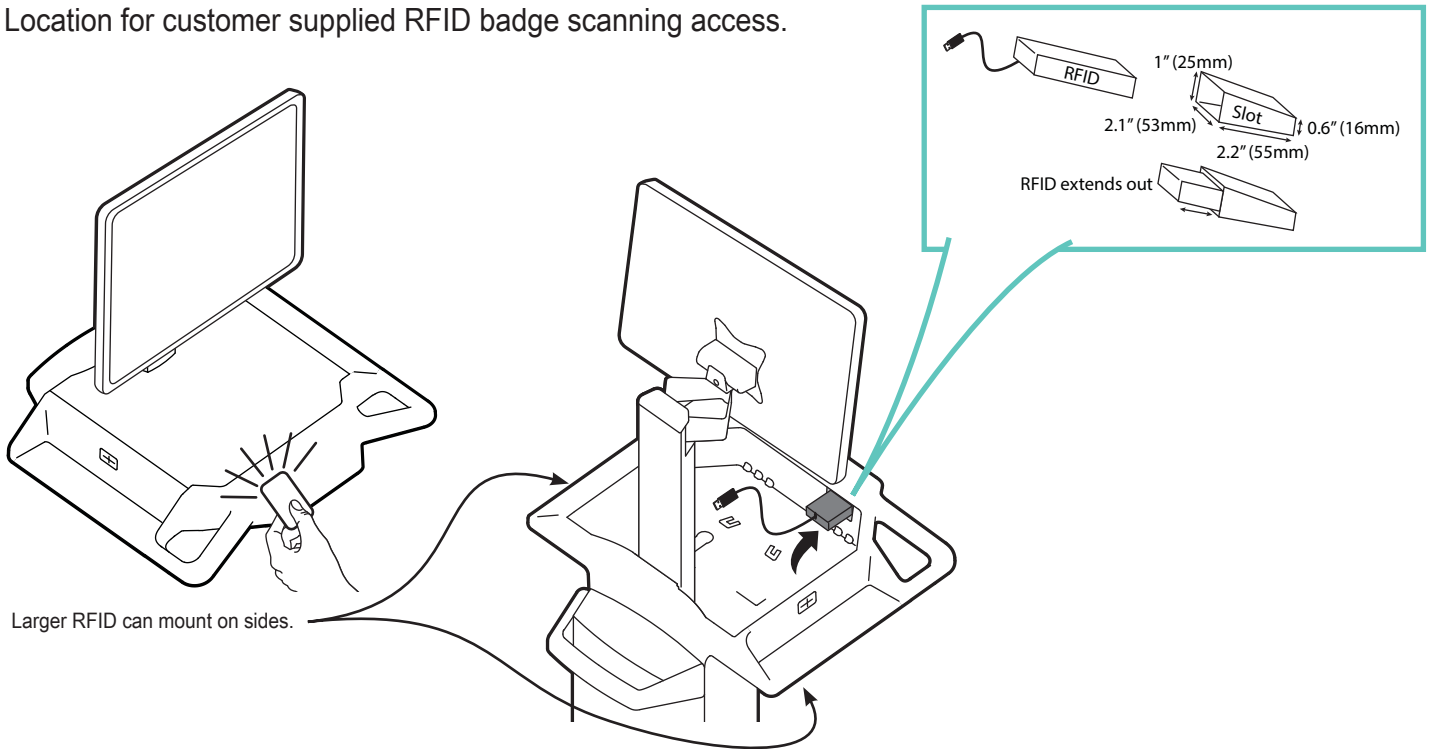

CareFit Pro Monitor Cart Powered

DIMENSIONS

RANGE OF MOTION

© 2021 Ergotron, Inc. rev. 03/09/2021 DIM-CareFitProDwr Content is subject to change without notification

**Americas Sales and
Corporate Headquarter**

Worldwide OEM Sales

www.ergotron.com
info.oem@ergotron.com

CareFit Pro Monitor Cart Powered

Location for customer supplied RFID badge scanning access.

WEIGHT CAPACITY

© 2021 Ergotron, Inc. rev. 03/09/2021 DIM-CareFitProDwr Content is subject to change without notification