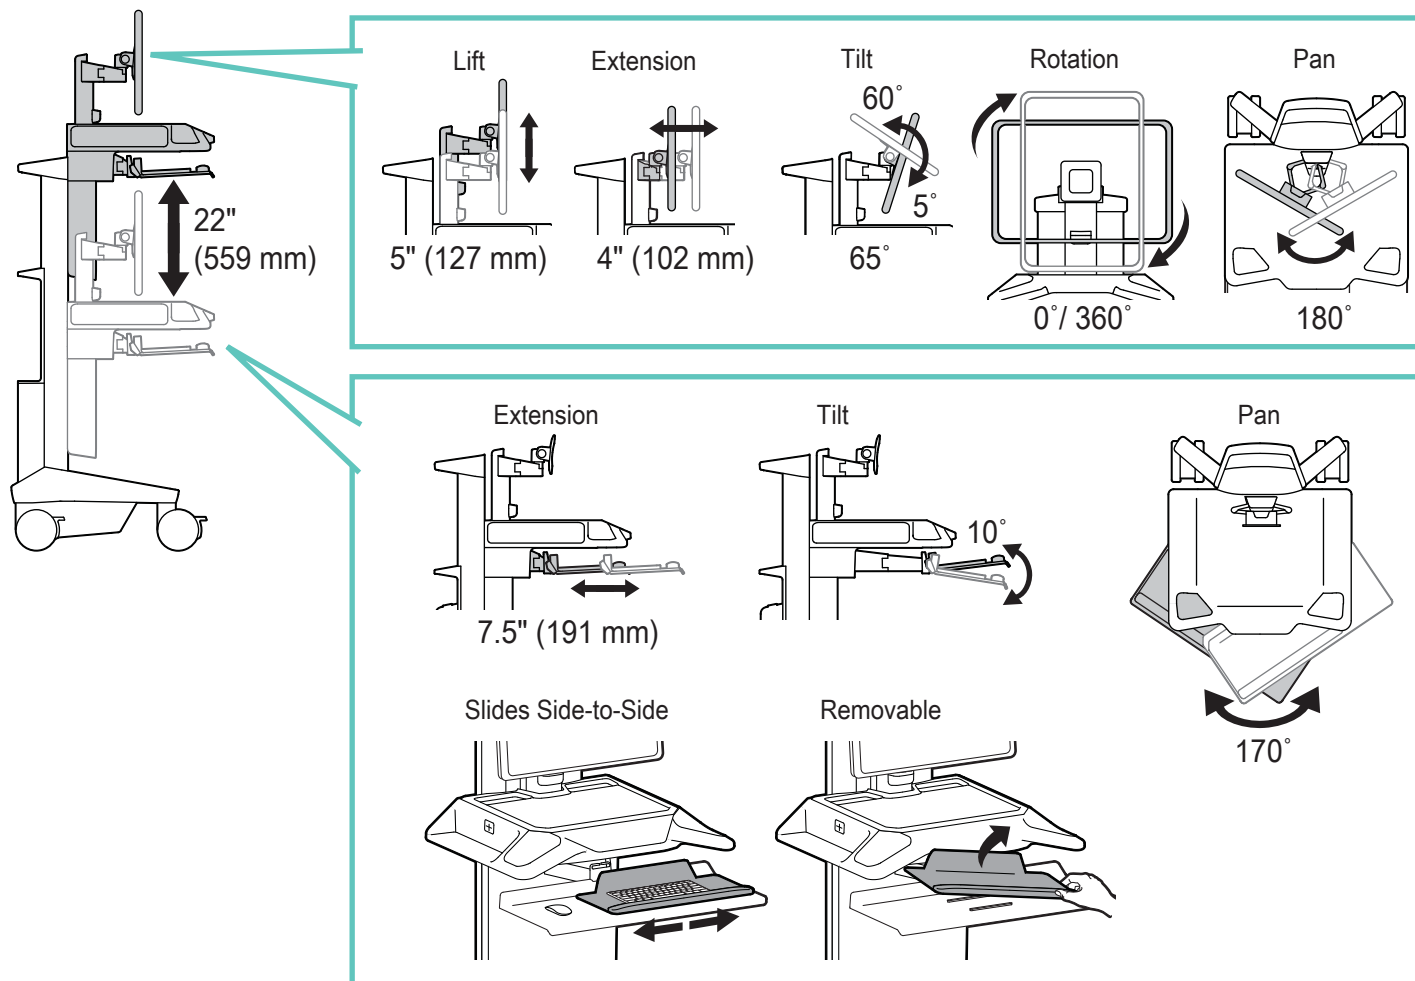

DIMENSIONS

CareFit Pro Monitor Cart Powered

DIMENSIONS

© 2021 Ergotron, Inc. rev. 03/09/2021 DIM-CareFitProDwr Content is subject to change without notification

Americas Sales and Corporate Headquarter	EMEA Sales	APAC Sales	Worldwide OEM Sales
St. Paul, MN USA (800) 888-8458 +1-651-681-7600 www.ergotron.com insidesales@ergotron.com	Amersfoort, The Netherlands +31 33 45 45 600 www.ergotron.com info.eu@ergotron.com	Sydney, Australia www.ergotron.com apaccustomerservice@ergotron.com	www.ergotron.com info.oem@ergotron.com

CareFit Pro Monitor Cart Powered

DIMENSIONS

RANGE OF MOTION

© 2021 Ergotron, Inc. rev. 03/09/2021 DIM-CareFitProDwr Content is subject to change without notification

**Americas Sales and
Corporate Headquarter**