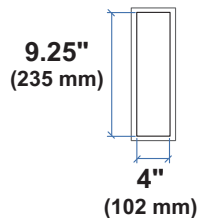

Sydney, Australia
www.ergotron.com
apaccustomerservice@ergotron.com

www.ergotron.com
info.oem@ergotron.com

CareFit Pro Monitor Cart Powered

DRAWERS

LB
kg Total weight capacity per drawer.
≤ 2 lbs (1 kg)

LB
kg Total weight capacity per drawer.
≤ 1 lbs (0.5 kg)