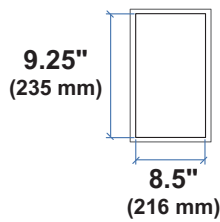

Sydney, Australia
www.ergotron.com
apaccustomerservice@ergotron.com

www.ergotron.com
info.oem@ergotron.com

CareFit Pro Monitor Cart Powered

DRAWERS

LB
kg Total weight capacity per drawer.
≤ 2 lbs (1 kg)

LB
kg Total weight capacity per drawer.
≤ 1 lbs (0.5 kg)