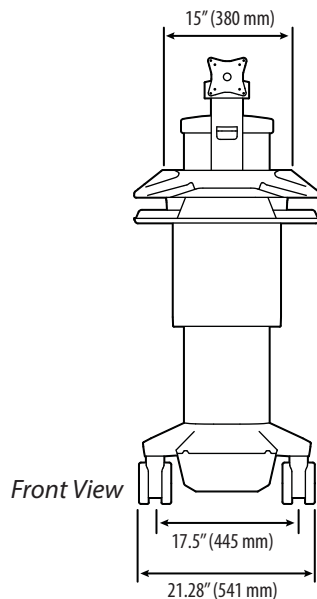

DIMENSIONS

CareFit Pro Monitor Cart Powered

DIMENSIONS

© 2021 Ergotron, Inc. rev. 03/09/2021 DIM-CareFitProDwr Content is subject to change without notification

Americas Sales and Corporate Headquarter	EMEA Sales	APAC Sales	Worldwide OEM Sales
St. Paul, MN USA (800) 888-8458 +1-651-681-7600 www.ergotron.com insidesales@ergotron.com	Amersfoort, The Netherlands +31 33 45 45 600 www.ergotron.com info.eu@ergotron.com	Sydney, Australia www.ergotron.com apaccustomerservice@ergotron.com	www.ergotron.com info.oem@ergotron.com