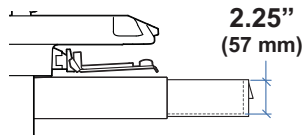

Sydney, Australia
www.ergotron.com
apaccustomerservice@ergotron.com

www.ergotron.com
info.oem@ergotron.com

CareFit Pro Monitor Cart Powered

DRAWERS

LB
kg Total weight capacity per drawer.
≤ 2 lbs (1 kg)

LB
kg Total weight capacity per drawer.
≤ 1 lbs (0.5 kg)