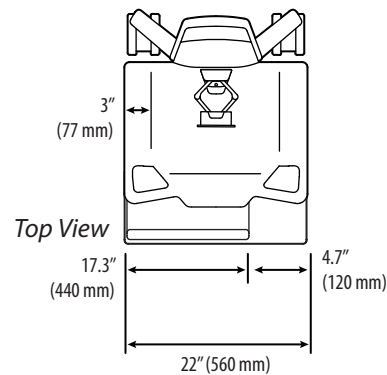

DIMENSIONS

CareFit Pro Monitor Cart Powered

DIMENSIONS

© 2021 Ergotron, Inc. rev. 03/09/2021 DIM-CareFitProDwr Content is subject to change without notification

Americas Sales and Corporate Headquarter	EMEA Sales	APAC Sales	Worldwide OEM Sales
St. Paul, MN USA (800) 888-8458 +1-651-681-7600 www.ergotron.com insidesales@ergotron.com	Amersfoort, The Netherlands +31 33 45 45 600 www.ergotron.com info.eu@ergotron.com	Sydney, Australia www.ergotron.com apaccustomerservice@ergotron.com	www.ergotron.com info.oem@ergotron.com