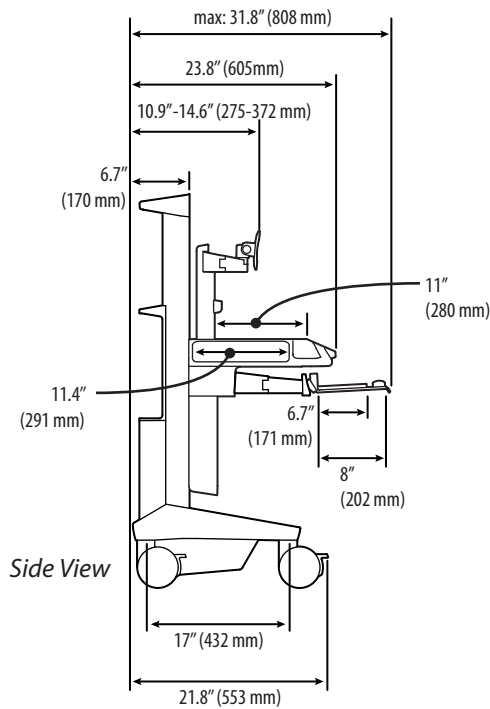

DIMENSIONS

CareFit Pro Monitor Cart Powered

DIMENSIONS

© 2021 Ergotron, Inc. rev. 03/09/2021 DIM-CareFitProDwr Content is subject to change without notification

Americas Sales and Corporate Headquarter	EMEA Sales	APAC Sales	Worldwide OEM Sales
St. Paul, MN USA (800) 888-8458 +1-651-681-7600 www.ergotron.com insidesales@ergotron.com	Amersfoort, The Netherlands +31 33 45 45 600 www.ergotron.com info.eu@ergotron.com	Sydney, Australia www.ergotron.com apaccustomerservice@ergotron.com	www.ergotron.com info.oem@ergotron.com