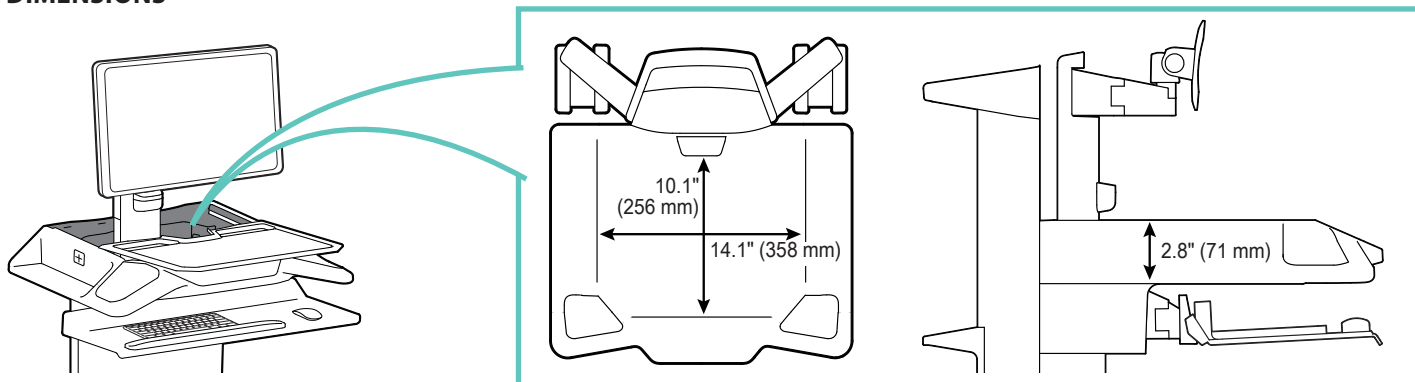

DIMENSIONS

CareFit Pro Monitor Cart Powered

DIMENSIONS

© 2021 Ergotron, Inc. rev. 03/09/2021 DIM-CareFitProDwr Content is subject to change without notification

Americas Sales and Corporate Headquarter	EMEA Sales	APAC Sales	Worldwide OEM Sales
St. Paul, MN USA (800) 888-8458 +1-651-681-7600 www.ergotron.com insidesales@ergotron.com	Amersfoort, The Netherlands +31 33 45 45 600 www.ergotron.com info.eu@ergotron.com	Sydney, Australia www.ergotron.com apaccustomerservice@ergotron.com	www.ergotron.com info.oem@ergotron.com

CareFit Pro Monitor Cart Powered

DIMENSIONS

RANGE OF MOTION

© 2021 Ergotron, Inc. rev. 03/09/2021 DIM-CareFitProDwr Content is subject to change without notification

**Americas Sales and
Corporate Headquarter**