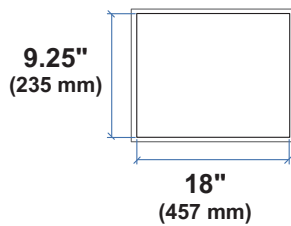

Sydney, Australia
www.ergotron.com
apaccustomerservice@ergotron.com

www.ergotron.com
info.oem@ergotron.com

CareFit Pro Monitor Cart Powered

DRAWERS

LB
kg Total weight capacity per drawer.
≤ 2 lbs (1 kg)

LB
kg Total weight capacity per drawer.
≤ 1 lbs (0.5 kg)