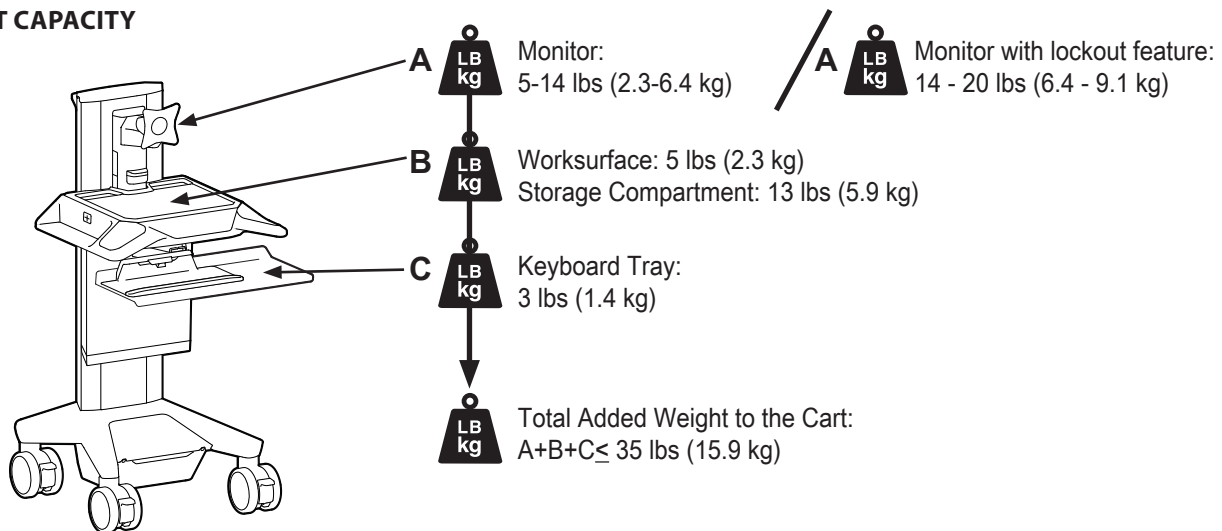

Worldwide OEM Sales

www.ergotron.com
info.oem@ergotron.com

CareFit Pro Monitor Cart Powered

Location for customer supplied RFID badge scanning access.

WEIGHT CAPACITY

© 2021 Ergotron, Inc. rev. 03/09/2021 DIM-CareFitProDwr Content is subject to change without notification

Sydney, Australia
www.ergotron.com
apaccustomerservice@ergotron.com

www.ergotron.com
info.oem@ergotron.com

CareFit Pro Monitor Cart Powered

DRAWERS

LB
kg Total weight capacity per drawer.
≤ 2 lbs (1 kg)

LB
kg Total weight capacity per drawer.
≤ 1 lbs (0.5 kg)