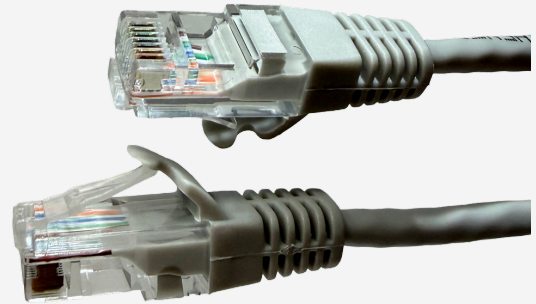

## 50FT CAT5E RJ45 UTP Pure Copper Patch Cable (Gray)

*Engineered for reliable, high-speed data transmission with durable, long-lasting performance for demanding network environments.*

### Key Features

 RJ-45 Connectors  
EIA/TIA 568B Pinout

 RoHS Compliant

 Pure Copper  
construction

 PVC Jacket rated  
FT1, UL

 30 µin Gold-Plated  
Contacts

 Up to 2.5Gbps Data  
transfer speed

### Technical Highlights

SKU Name	4XC5EPATCH50GR
Warranty	Lifetime
Cable Properties	Pure Copper, Stranded conductors with PVC jacket
Compliances	FT1/UL Fire Rating, RoHS

### Application(s)

Built for network technicians, system integrators, and office environments, this cable delivers dependable, high-speed performance for routers, switches, servers, and workstation setups.