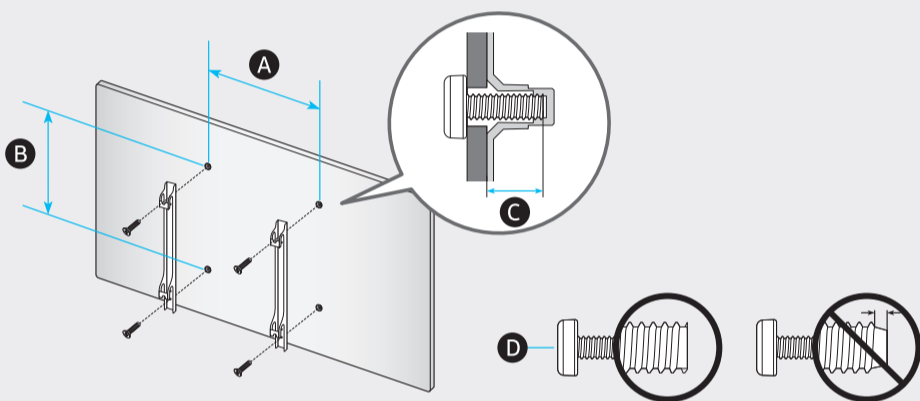

	A	B	C	D	E	F	G	H
UN58AU7***	50.8 inches (1291.0 mm)	29.5 inches (748.6 mm)	2.4 inches (59.9 mm)	32.5 inches (824.3 mm)	9.9 inches (250.2 mm)	57.5 inches (146 cm)	33.5 lbs (15.2 kg)	34.0 lbs (15.4 kg)
UN65AU7***	57.1 inches (1449.4 mm)	32.7 inches (830.3 mm)	2.4 inches (59.9 mm)	35.7 inches (906.6 mm)	11.1 inches (282.1 mm)	64.5 inches (163 cm)	45.4 lbs (20.6 kg)	46.1 lbs (20.9 kg)
UN70AU7***	61.3 inches (1556.2 mm)	35.4 inches (899.3 mm)	2.4 inches (60.5 mm)	38.9 inches (988.1 mm)	13.4 inches (341.1 mm)	69.5 inches (176 cm)	53.7 lbs (24.8 kg)	55.8 lbs (25.3 kg)
UN75AU7***	65.9 inches (1673.2 mm)	37.7 inches (958.2 mm)	2.4 inches (59.9 mm)	41.3 inches (1047.9 mm)	13.4 inches (341.1 mm)	74.5 inches (189 cm)	67.0 lbs (30.4 kg)	67.9 lbs (30.8 kg)

\*: 0-9, A-Z

	VESA A x B (mm)	C (mm)	D x 4
UN58AU7***	400 x 300	20-22	M8
UN65AU7***			
UN70AU7***			
UN75AU7***	400 x 400		

\*: 0-9, A-Z

**SAMSUNG**

**QUICK SETUP GUIDE**  
**GUIDE D'INSTALLATION RAPIDE**  
**GUÍA RÁPIDA DE CONFIGURACIÓN**  
**GUIA RÁPIDO DE INSTALAÇÃO**