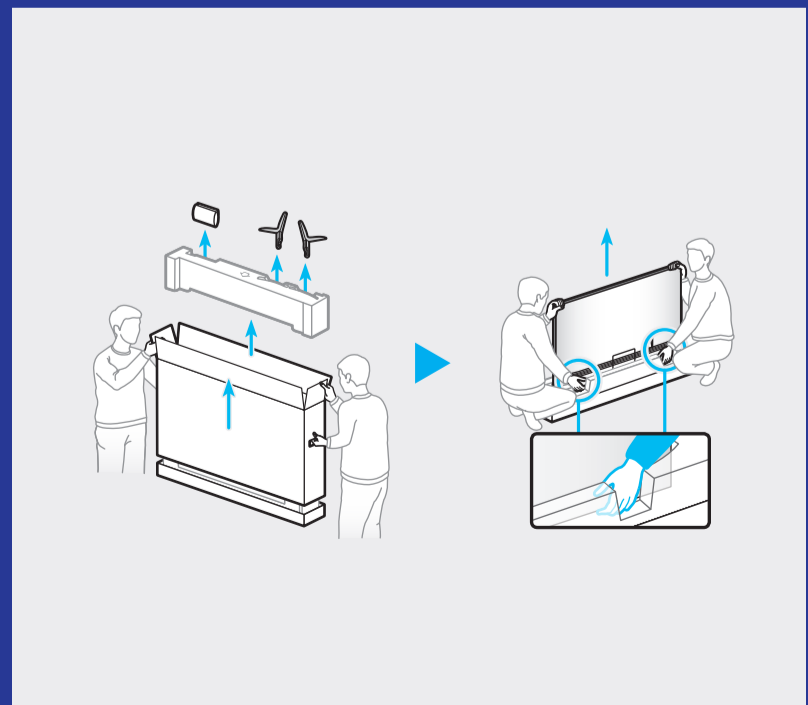

A	B	C	D	E	F	G	H
UN58AU7***	50.8 inches (1291.0 mm)	29.5 inches (748.6 mm)	2.4 inches (59.9 mm)	32.5 inches (824.3 mm)	9.9 inches (250.2 mm)	57.5 inches (146 cm)	33.5 lbs (15.2 kg)	34.0 lbs (15.4 kg)
UN65AU7***	57.1 inches (1449.4 mm)	32.7 inches (830.3 mm)	2.4 inches (59.9 mm)	35.7 inches (906.6 mm)	11.1 inches (282.1 mm)	64.5 inches (163 cm)	45.4 lbs (20.6 kg)	46.1 lbs (20.9 kg)
UN70AU7***	61.3 inches (1556.2 mm)	35.4 inches (899.3 mm)	2.4 inches (60.5 mm)	38.9 inches (988.1 mm)	13.4 inches (341.1 mm)	69.5 inches (176 cm)	53.7 lbs (24.8 kg)	55.8 lbs (25.3 kg)
UN75AU7***	65.9 inches (1673.2 mm)	37.7 inches (958.2 mm)	2.4 inches (59.9 mm)	41.3 inches (1047.9 mm)	13.4 inches (341.1 mm)	74.5 inches (189 cm)	67.0 lbs (30.4 kg)	67.9 lbs (30.8 kg)

*: 0-9, A-Z

	VESA A x B (mm)	C (mm)	D x 4
UN58AU7***	400 x 300	20-22	M8
UN65AU7***			
UN70AU7***			
UN75AU7***	400 x 400		

*: 0-9, A-Z

SAMSUNG

QUICK SETUP GUIDE
GUIDE D'INSTALLATION RAPIDE
GUÍA RÁPIDA DE CONFIGURACIÓN
GUIA RÁPIDO DE INSTALAÇÃO

BN68-12035A-01