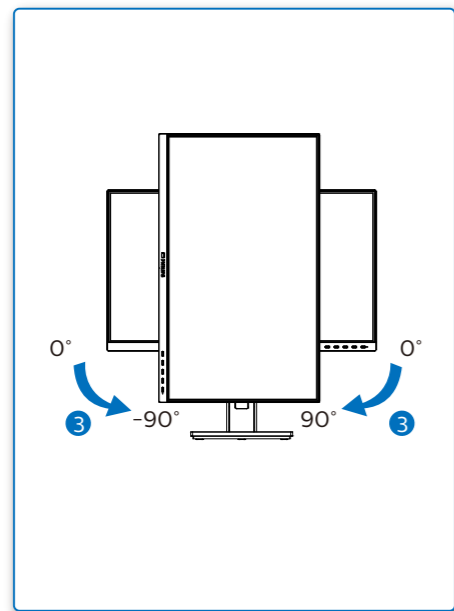

4

EN Need help?
Online help: www.philips.com/support
Go to above online help for the latest SmartControl software.

FR Besoin d'Aide ?
Aide en ligne: www.philips.com/support
Rendez-vous sur l'assistance en ligne mentionnée ci-dessus pour obtenir le logiciel SmartControl le plus récent.

ES ¿Necesita ayuda?
Ayuda en línea: www.philips.com/support
Vaya a la ayuda en línea de arriba para obtener el software SmartControl más actualizado.

DE Benötigen Sie Hilfe?
Online-Hilfe: www.philips.com/support
Rufen Sie für die aktuellste SmartControl-Software die obige Online-Hilfe auf.

BR Precisa ajuda?
Ajuda online: www.philips.com/support
Vá para a ajuda on-line acima para obter o software SmartControl mais recente.

KO 도움이 필요하십니까?
온라인 도움말: www.philips.com/support
온라인 도움말의 최신 SmartControl 소프트웨어를 이용하십시오.

SC 需要帮助?
在线帮助: www.philips.com/support
有关最新SmartControl软件, 请转到上面的线上帮助。

UK Потребуете допомоги?
Підтримка он-лайн: www.philips.com/support
Найновіше ПЗ SmartControl подано вище у "Допомога онлайн".

RU Нужна помощь?
Интерактивная справка: www.philips.com/support
Воспользуйтесь приведенной выше интерактивной справкой к новейшему ПО SmartControl.

TR Yardıma ihtiyacınız var mı?
Online yardım: www.philips.com/support
En son SmartControl yazılımı yukarıdaki çevrimiçi yardıma gidin.

HI क्या सहायता की जरूरत है?
ऑनलाइन सहायता: www.philips.com/support
नवीनतम SmartControl सॉफ्टवेयर के लिए ऊपर बताए गए ऑनलाइन सहायता पर जाएं।

AR هل تريد المساعدة?
للمساعدة عبر الإنترنت: www.philips.com/support
انقل إلى التعليمات عبر الإنترنت أعلاه للحصول على أحدث إصدار من SmartControl برنامج.

JP ヘルプが必要ですか?
オンラインヘルプ: www.philips.com/support
最新のSmartControlソフトウェアについては、上記オンラインヘルプにアクセスしてください。

Version: M10243BJQIT