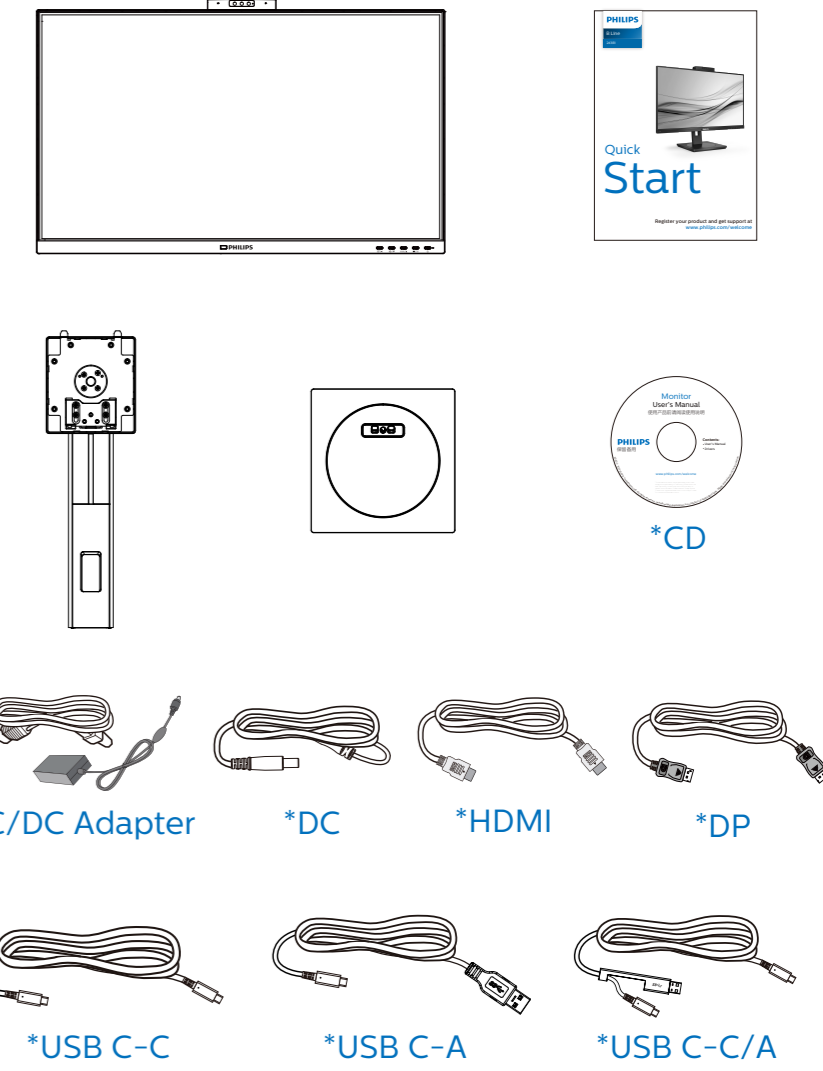

4

EN Need help?
Online help: www.philips.com/support
Go to above online help for the latest SmartControl software.

FR Besoin d'Aide ?
Aide en ligne: www.philips.com/support
Rendez-vous sur l'assistance en ligne mentionnée ci-dessus pour obtenir le logiciel SmartControl le plus récent.

ES ¿Necesita ayuda?
Ayuda en línea: www.philips.com/support
Vaya a la ayuda en línea de arriba para obtener el software SmartControl más actualizado.

DE Benötigen Sie Hilfe?
Online-Hilfe: www.philips.com/support
Rufen Sie für die aktuellste SmartControl-Software die obige Online-Hilfe auf.

BR Precisa ajuda?
Ajuda online: www.philips.com/support
Vá para a ajuda on-line acima para obter o software SmartControl mais recente.

KO 도움이 필요하십니까?
온라인 도움말: www.philips.com/support
온라인 도움말의 최신 SmartControl 소프트웨어를 이용하십시오.

SC 需要帮助?
在线帮助: www.philips.com/support
有关最新SmartControl软件, 请转到上面的线上帮助。

UK Потребуете допомоги?
Підтримка он-лайн: www.philips.com/support
Найновіше ПЗ SmartControl подано вище у "Допомога онлайн".

RU Нужна помощь?
Интерактивная справка: www.philips.com/support
Воспользуйтесь приведенной выше интерактивной справкой к новейшему ПО SmartControl.

TR Yardıma ihtiyacınız var mı?
Online yardım: www.philips.com/support
En son SmartControl yazılımı yukarıdaki çevrimiçi yardıma gidin.

HI क्या सहायता की जरूरत है?
ऑनलाइन सहायता: www.philips.com/support
नवीनतम SmartControl सॉफ्टवेयर के लिए ऊपर बताए गए ऑनलाइन सहायता पर जाएं।

AR هل تريد المساعدة?
للمساعدة عبر الإنترنت: www.philips.com/support
انقل إلى التعليمات عبر الإنترنت أعلاه للحصول على أحدث إصدار من SmartControl برنامج.

JP ヘルプが必要ですか?
オンラインヘルプ: www.philips.com/support
最新のSmartControlソフトウェアについては、上記オンラインヘルプにアクセスしてください。

Version: M10243BJQIT