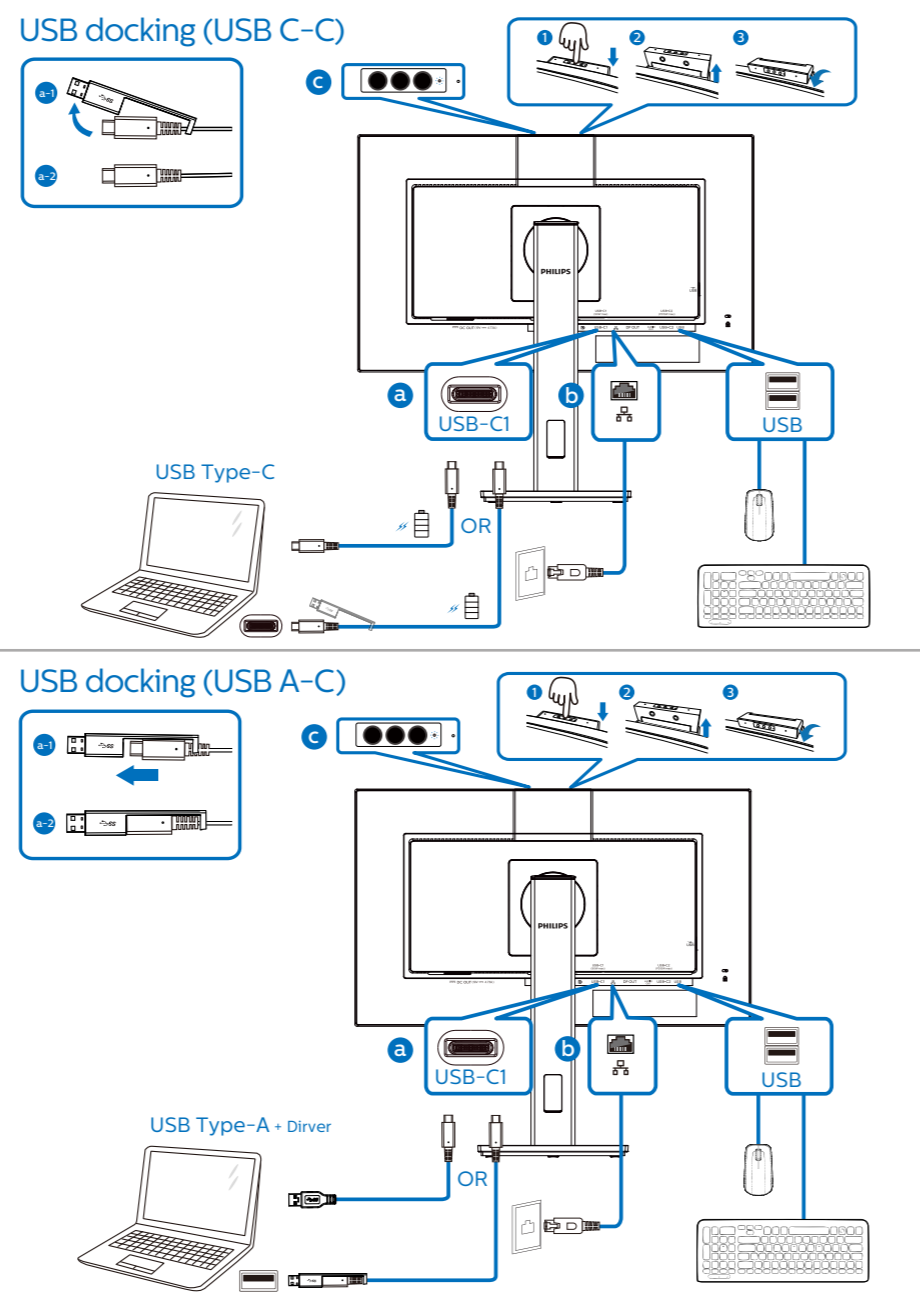

4

EN Need help?
Online help: www.philips.com/support
Go to above online help for the latest SmartControl software.

FR Besoin d'Aide ?
Aide en ligne: www.philips.com/support
Rendez-vous sur l'assistance en ligne mentionnée ci-dessus pour obtenir le logiciel SmartControl le plus récent.

ES ¿Necesita ayuda?
Ayuda en línea: www.philips.com/support
Vaya a la ayuda en línea de arriba para obtener el software SmartControl más actualizado.

DE Benötigen Sie Hilfe?
Online-Hilfe: www.philips.com/support
Rufen Sie für die aktuellste SmartControl-Software die obige Online-Hilfe auf.

BR Precisa ajuda?
Ajuda online: www.philips.com/support
Vá para a ajuda on-line acima para obter o software SmartControl mais recente.

KO 도움이 필요하십니까?
온라인 도움말: www.philips.com/support
온라인 도움말의 최신 SmartControl 소프트웨어를 이용하십시오.

SC 需要帮助?
在线帮助: www.philips.com/support
有关最新SmartControl软件, 请转到上面的线上帮助。

UK Потребуете допомоги?
Підтримка он-лайн: www.philips.com/support
Найновіше ПЗ SmartControl подано вище у "Допомога онлайн".

RU Нужна помощь?
Интерактивная справка: www.philips.com/support
Воспользуйтесь приведенной выше интерактивной справкой к новейшему ПО SmartControl.

TR Yardıma ihtiyacınız var mı?
Online yardım: www.philips.com/support
En son SmartControl yazılımı yukarıdaki çevrimiçi yardıma gidin.

HI क्या सहायता की जरूरत है?
ऑनलाइन सहायता: www.philips.com/support
नवीनतम SmartControl सॉफ्टवेयर के लिए ऊपर बताए गए ऑनलाइन सहायता पर जाएं।

AR هل تريد المساعدة?
للمساعدة عبر الإنترنت: www.philips.com/support
انقل إلى التعليمات عبر الإنترنت أعلاه للحصول على أحدث إصدار من SmartControl برنامج.

JP ヘルプが必要ですか?
オンラインヘルプ: www.philips.com/support
最新のSmartControlソフトウェアについては、上記オンラインヘルプにアクセスしてください。

Version: M10243BJQIT