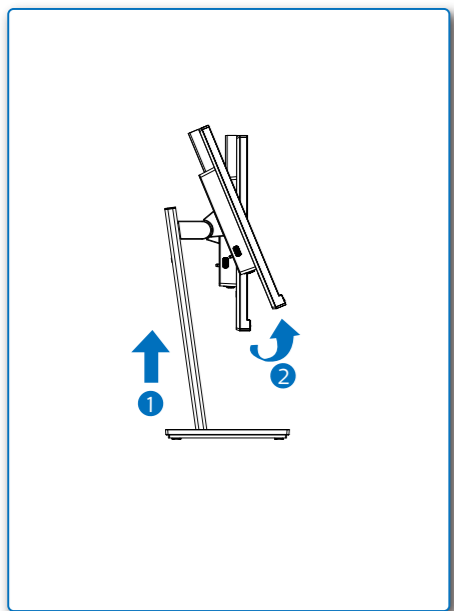

4

EN Need help?
Online help: www.philips.com/support
Go to above online help for the latest SmartControl software.

FR Besoin d'Aide ?
Aide en ligne: www.philips.com/support
Rendez-vous sur l'assistance en ligne mentionnée ci-dessus pour obtenir le logiciel SmartControl le plus récent.

ES ¿Necesita ayuda?
Ayuda en línea: www.philips.com/support
Vaya a la ayuda en línea de arriba para obtener el software SmartControl más actualizado.

DE Benötigen Sie Hilfe?
Online-Hilfe: www.philips.com/support
Rufen Sie für die aktuellste SmartControl-Software die obige Online-Hilfe auf.

BR Precisa ajuda?
Ajuda online: www.philips.com/support
Vá para a ajuda on-line acima para obter o software SmartControl mais recente.

KO 도움이 필요하십니까?
온라인 도움말: www.philips.com/support
온라인 도움말의 최신 SmartControl 소프트웨어를 이용하십시오.

SC 需要帮助?
在线帮助: www.philips.com/support
有关最新SmartControl软件, 请转到上面的线上帮助。

UK Потребуете допомоги?
Підтримка он-лайн: www.philips.com/support
Найновіше ПЗ SmartControl подано вище у "Допомога онлайн".

RU Нужна помощь?
Интерактивная справка: www.philips.com/support
Воспользуйтесь приведенной выше интерактивной справкой к новейшему ПО SmartControl.

TR Yardıma ihtiyacınız var mı?
Online yardım: www.philips.com/support
En son SmartControl yazılımı yukarıdaki çevrimiçi yardıma gidin.

HI क्या सहायता की जरूरत है?
ऑनलाइन सहायता: www.philips.com/support
नवीनतम SmartControl सॉफ्टवेयर के लिए ऊपर बताए गए ऑनलाइन सहायता पर जाएं।

AR هل تريد المساعدة?
للمساعدة عبر الإنترنت: www.philips.com/support
انقل إلى التعليمات عبر الإنترنت أعلاه للحصول على أحدث إصدار من SmartControl برنامج.

JP ヘルプが必要ですか?
オンラインヘルプ: www.philips.com/support
最新のSmartControlソフトウェアについては、上記オンラインヘルプにアクセスしてください。

Version: M10243BJQIT