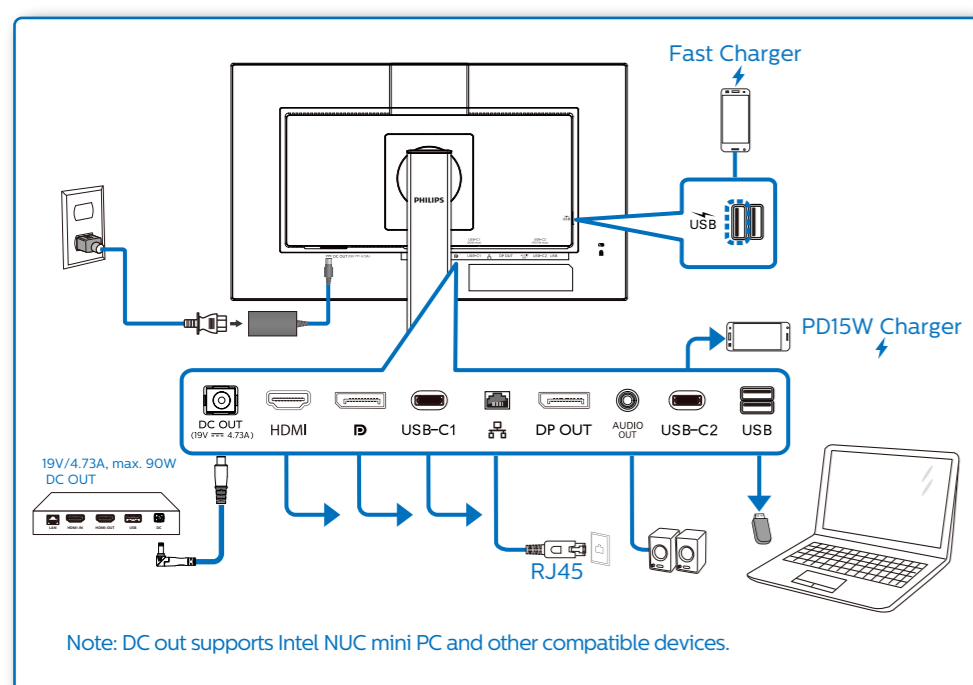

2

Note: DC out supports Intel NUC mini PC and other compatible devices.