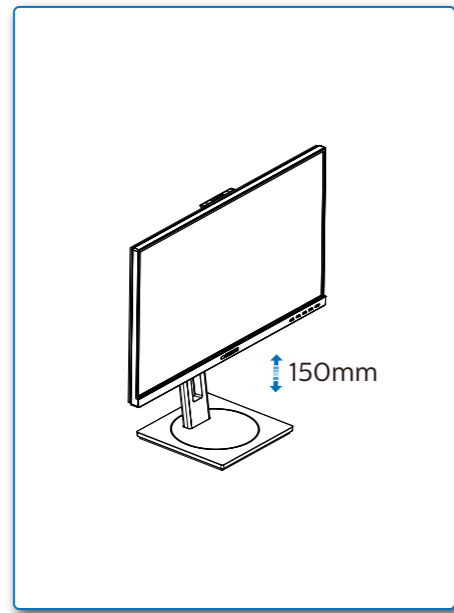

4

EN Need help?
Online help: www.philips.com/support
Go to above online help for the latest SmartControl software.

FR Besoin d'Aide ?
Aide en ligne: www.philips.com/support
Rendez-vous sur l'assistance en ligne mentionnée ci-dessus pour obtenir le logiciel SmartControl le plus récent.

ES ¿Necesita ayuda?
Ayuda en línea: www.philips.com/support
Vaya a la ayuda en línea de arriba para obtener el software SmartControl más actualizado.

DE Benötigen Sie Hilfe?
Online-Hilfe: www.philips.com/support
Rufen Sie für die aktuellste SmartControl-Software die obige Online-Hilfe auf.

BR Precisa ajuda?
Ajuda online: www.philips.com/support
Vá para a ajuda on-line acima para obter o software SmartControl mais recente.

KO 도움이 필요하십니까?
온라인 도움말: www.philips.com/support
온라인 도움말의 최신 SmartControl 소프트웨어를 이용하십시오.

SC 需要帮助?
在线帮助: www.philips.com/support
有关最新SmartControl软件, 请转到上面的线上帮助。

UK Потребуете допомоги?
Підтримка он-лайн: www.philips.com/support
Найновіше ПЗ SmartControl подано вище у "Допомога онлайн".

RU Нужна помощь?
Интерактивная справка: www.philips.com/support
Воспользуйтесь приведенной выше интерактивной справкой к новейшему ПО SmartControl.

TR Yardıma ihtiyacınız var mı?
Online yardım: www.philips.com/support
En son SmartControl yazılımı yukarıdaki çevrimiçi yardıma gidin.

HI क्या सहायता की जरूरत है?
ऑनलाइन सहायता: www.philips.com/support
नवीनतम SmartControl सॉफ्टवेयर के लिए ऊपर बताए गए ऑनलाइन सहायता पर जाएं।

AR هل تريد المساعدة?
للمساعدة عبر الإنترنت: www.philips.com/support
انقل إلى التعليمات عبر الإنترنت أعلاه للحصول على أحدث إصدار من SmartControl برنامج.

JP ヘルプが必要ですか?
オンラインヘルプ: www.philips.com/support
最新のSmartControlソフトウェアについては、上記オンラインヘルプにアクセスしてください。

Version: M10243BJQIT