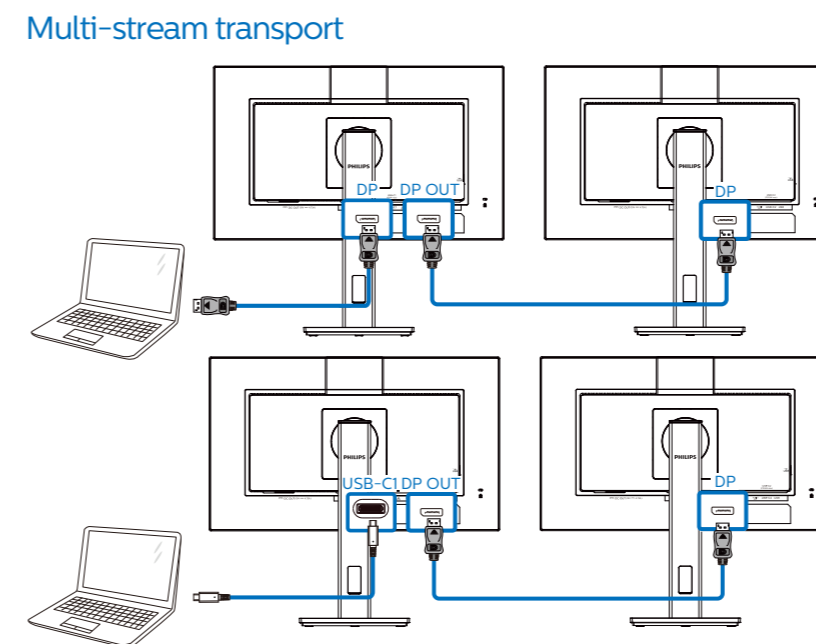

4

EN Need help?
Online help: www.philips.com/support
Go to above online help for the latest SmartControl software.

FR Besoin d'Aide ?
Aide en ligne: www.philips.com/support
Rendez-vous sur l'assistance en ligne mentionnée ci-dessus pour obtenir le logiciel SmartControl le plus récent.

ES ¿Necesita ayuda?
Ayuda en línea: www.philips.com/support
Vaya a la ayuda en línea de arriba para obtener el software SmartControl más actualizado.

DE Benötigen Sie Hilfe?
Online-Hilfe: www.philips.com/support
Rufen Sie für die aktuellste SmartControl-Software die obige Online-Hilfe auf.

BR Precisa ajuda?
Ajuda online: www.philips.com/support
Vá para a ajuda on-line acima para obter o software SmartControl mais recente.

KO 도움이 필요하십니까?
온라인 도움말: www.philips.com/support
온라인 도움말의 최신 SmartControl 소프트웨어를 이용하십시오.

SC 需要帮助?
在线帮助: www.philips.com/support
有关最新SmartControl软件, 请转到上面的线上帮助。

UK Потребуете допомоги?
Підтримка он-лайн: www.philips.com/support
Найновіше ПЗ SmartControl подано вище у "Допомога онлайн".

RU Нужна помощь?
Интерактивная справка: www.philips.com/support
Воспользуйтесь приведенной выше интерактивной справкой к новейшему ПО SmartControl.

TR Yardıma ihtiyacınız var mı?
Online yardım: www.philips.com/support
En son SmartControl yazılımı yukarıdaki çevrimiçi yardıma gidin.

HI क्या सहायता की जरूरत है?
ऑनलाइन सहायता: www.philips.com/support
नवीनतम SmartControl सॉफ्टवेयर के लिए ऊपर बताए गए ऑनलाइन सहायता पर जाएं।

AR هل تريد المساعدة?
للمساعدة عبر الإنترنت: www.philips.com/support
انقل إلى التعليمات عبر الإنترنت أعلاه للحصول على أحدث إصدار من SmartControl برنامج.

JP ヘルプが必要ですか?
オンラインヘルプ: www.philips.com/support
最新のSmartControlソフトウェアについては、上記オンラインヘルプにアクセスしてください。

Version: M10243BJQIT