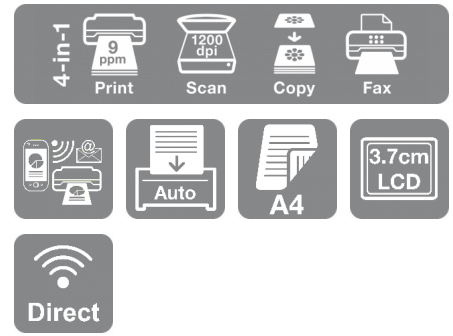

DATASHEET / BROCHURE

Designed for home and small offices, this striking, compact 4-in-1 inkjet printer features an ADF, Wi-Fi and mobile printing.

This feature-rich 4-in-1 inkjet printer is stylish, compact and easy-to-use in your home office. Reduce waste and costs with A4 double-sided printing and affordable individual inks. Labour intensive tasks such as multi-page copying, scanning and faxing are effortless thanks to the Automatic Document Feeder. Printing on the go is easy with Wi-Fi, Wi-Fi Direct and mobile printing apps.

Compact and stylish

With its sleek and refined form, it's easy to integrate this space-saving, 4-in-1 model into any home office.

Easy to use

On the spot the printer's functions can be easily navigated thanks to the intuitive user interface and LCD screen. Speed through tasks using the 30-page ADF (Automatic Document Feeder) for multi-page scanning, copying and faxing with minimal effort. Save paper and money with A4 double-sided printing.

Affordable solution

Epson's four-colour 603 ink provides reliable, vibrant and clear prints with minimal outlay. Each colour is supplied individually, so you only replace the colours you need. This makes individual inks 50% more efficient compared to tri-colour cartridges¹. Reduce costs even further with Epson's XL cartridges, that can print 2.5x more pages².

Go wireless

With Wi-Fi and Wi-Fi Direct, you can send documents to print from smart devices using the Epson iPrint³ app. It can even receive files from almost anywhere in the world via Epson Email Print³.

KEY FEATURES

- **Wi-Fi 4-in-1**
  Print, scan, copy and fax
- **Business features**
  ADF, business-quality documents and A4 double-sided printing
- **Easy mobile printing**
  Print easily from your smartphone or tablet³
- **Individual inks**
  Save money by only replacing the colour used
- **3.7cm LCD screen**
  Easily navigate through the printer's functions