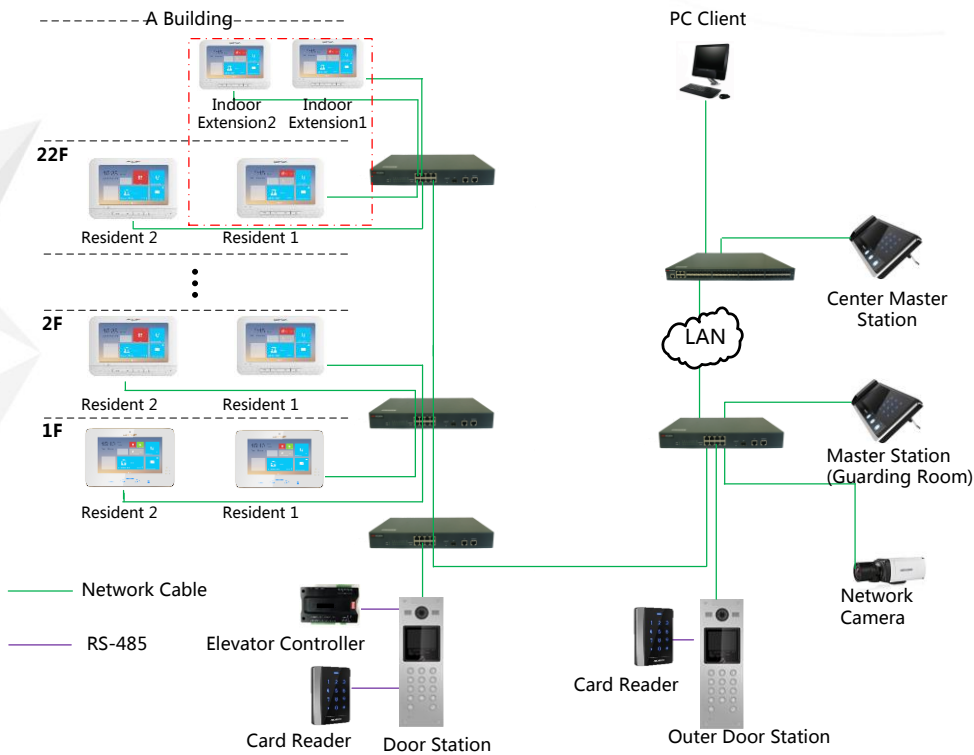

DS-KM8301 Video Intercom Master Station

Key Features

- Glass panel and aluminum-alloy bracket
- Supports video intercom
- Supports live view of door stations and IP camera
- Noise suppression and echo cancellation
- Alarm processing function
- Supports remote unlocking door function
- Supports hands-free mode
- Supports video intercom between master stations
- (Optional) Suitable for wall mounting

Typical Application

Specifications

Model		DS-KM8301
System parameters	Processor	High-Performance Embedded SOC Processor
	Operation system	Embedded Linux Operation System
Video parameters	Camera	CMOS 0.3 MP
	Video compression standard	H.264
	Resolution	1280 x 720, 704 x 576
	Video frame rate	25 fps, 12.5 fps
Display parameters	Display screen	7-Inch Colorful TFT LCD
	Display resolution	1024 × 600
	Operation method	Capacitive Touch Screen, Touch Key, Physical Button
	Operation interface	Flattened UI Operation Interface
Audio parameters	Audio input	Built-in Omnidirectional Microphone + External Handset
	Audio output	Built-in Loudspeaker + External Handset
	Audio compression standard	G.711 U
	Audio compression rate	64 Kbps
	Audio quality	Noise Suppression and Echo Cancellation
Network parameters	Ethernet	10/100/1000 Mbps Self-Adaptive Ethernet
	Network protocol	TCP/IP, RTSP
Device interfaces	Network interface	1 RJ-45 10/100/1000 Mbps Self-Adaptive Ethernet Interface
	RS-485	2 RS-485 Half-Duplex Port
	USB	1 USB Interface for Inserting U-Disk
	I/O input	4 On-Off Input
	I/O output	2 On-Off Output, 2 Relay Output
General	Material	Plastic
	Power supply	12 VDC
	Power consumption	≤10 W
	Working temperature	-10° C to + 55° C (14° F to 131° F)
	Working humidity	10% to 90%
	Dimensions (L × W × H)	436 mm × 215 mm × 67 mm (17.2" × 8.5" × 2.6")
	Certification	FCC, IC, CE, C-TICK, ROHS, REACH, WEEE