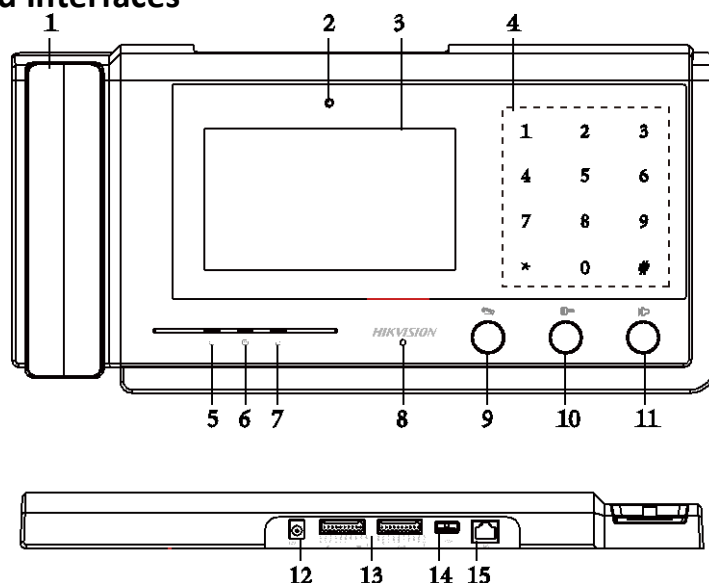

Appearance and Interfaces

Index	Description	Index	Description
1	Phone	9	Accept/Decline Button
2	Built-in Camera	10	Unlock Button
3	LCD Display Screen	11	Speaker Button
4	Dial Keypad	12	12 VDC Power Supply
5	Information Indicator	13	Terminals
6	Alarm Indicator	14	USB Interface
7	Alarm Indicator	15	Network Interface
8	Microphone		

Distributed by

Available Model

DS-KM8301

HIKVISION®

Headquarters

No.555 Qianmo Road, Binjiang District,
Hangzhou 310051, China
T +86-571-8807-5998
overseasbusiness@hikvision.com

Hikvision USA
T +1-909-895-0400
sales.usa@hikvision.com

Hikvision Italy
T +39-0438-6902
info.it@hikvision.com

Hikvision Singapore
T +65-6684-4718
sg@hikvision.com

Hikvision Africa
T +27 (10) 0351172
sale.africa@hikvision.com

Hikvision Europe
T +31-23-55-42-770
info.eu@hikvision.com

Hikvision France
T +33(0)1-85-330-450
info.fr@hikvision.com

Hikvision Oceania
T +61-2-8599-4233
salesau@hikvision.com

Hikvision Hong Kong
T +852-2151-1761

Hikvision Middle East
T +971-4-8816086
salesme@hikvision.com

Hikvision Spain
T +34-91-737-16-55
info.es@hikvision.com

Hikvision Canada
T +1-909-895-0400
sales.usa@hikvision.com

Hikvision Russia
T +7-495-669-67-99
saleru@hikvision.com

Hikvision Poland
T +48-22-460-01-50
poland@hikvision.com

Hikvision Korea
T +82-31-731-8841
sales.korea@hikvision.com

Hikvision India
T +91-22-28469900
sales@pramahikvision.com

Hikvision UK
T +01628-902140
support.uk@hikvision.com

Hikvision Brazil
T +55 11 3318-0050
Latam.support@hikvision.com