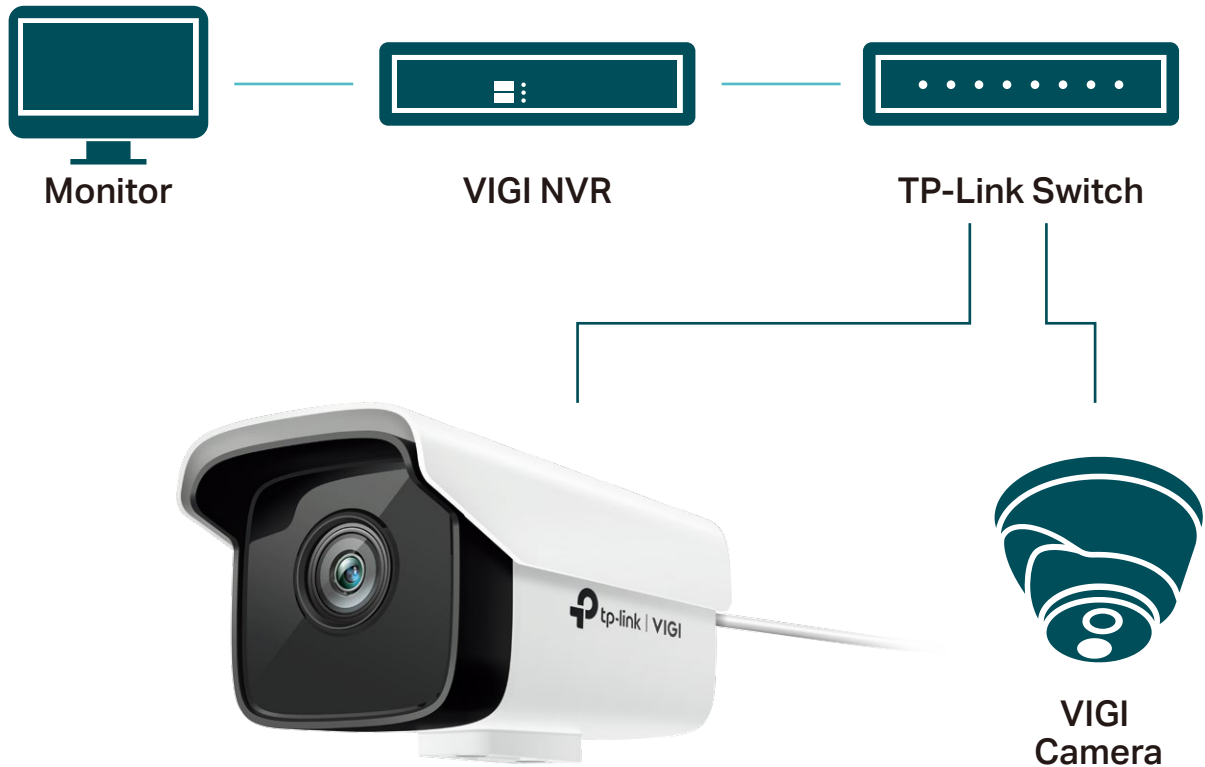

// VIGI Surveillance Solution

The VIGI professional surveillance system by TP-Link is dedicated to protecting the business that you've worked hard to build—whenever, wherever.

Outstanding functions, reliable quality guarantees, and simplified installation work together to ensure your business stays safe and sound.