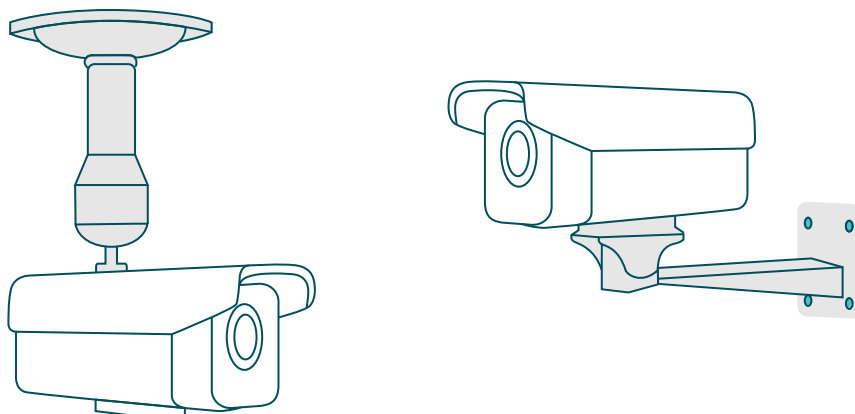

3D DNR

Removes abnormal pixelation to provide clearer video and eliminate distortion.

// VIGI Surveillance Solution

The VIGI professional surveillance system by TP-Link is dedicated to protecting the business that you've worked hard to build—whenever, wherever.

Outstanding functions, reliable quality guarantees, and simplified installation work together to ensure your business stays safe and sound.

// Flexible Installation

Find the perfect vantage point by simply securing your camera to an overhead or wall mounting bracket (not provided).