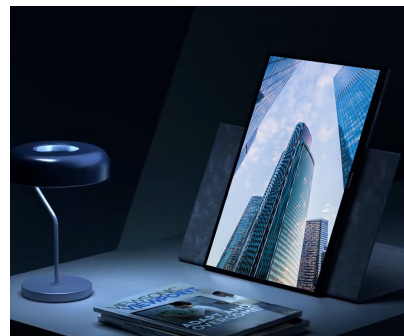

VG1656N - 16" PORTABLE IPS MONITOR WITH BUILT IN BATTERY AND WIRELESS CASTING CAPABILITIES

Key Features

- 16 Inch Full HD (1920x1200p) IPS wireless portable monitor with 60Hz refresh rate and smart cover
- With a weight of 3 lbs and a thickness of 0.4 in, this portable monitor slips easily into backpacks and purses
- This monitor features a built-in 4,000 mAh battery that provides up to 3 hours of battery life
- USB-C connectivity for fast data, audio and video transfer, and 2 way powered 60W USB C charging.
- Comes with a detachable magnetic screen cover and a built-in stand for orientation in both portrait and landscape modes
- Industry-leading 3-year warranty with access to our US-based customer service team
- The VG1656N supports laptops, PCs, and Apple/Mac operating systems and more with USB-C inputs

16
DISPLAY

IPS
PANEL

1920 x 1200
RESOLUTION

**AUTOMATIC ROTATION
WITH BUILT-IN G-SENSOR**

Product Description

VG1656N is a portable 16" 16:10 monitor designed for optimal productivity on the go. A built in battery and wifi casting ability streamline your productivity on the road for a truly wireless set-up, allowing you to extend or mirror your screen on the go. Weighing around 2lbs and under 0.5" thick, with an intuitive smart cover to both provide versatile viewing options and protect the screen in transit, this portable is optimized to take on the road. The two way power USB-C connectors provide a one-cable solution for multimedia transfer and 60W power charging, either receiving power from a laptop or power bank, or being able to pass through power to the connected device, when the portable is connected to a power source.**