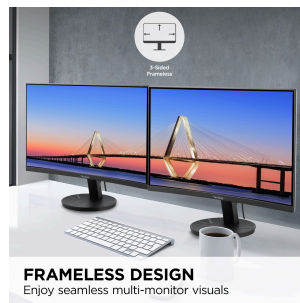

Temperature	32-104° F (0 - 40° C)
Humidity (non-condensing)	20-90%
VESA Compatible	100 x 100 mm
Frequency Horizontal	HDMI, DisplayPort: 30 ~ 125 KHz
Frequency Vertical	HDMI, DisplayPort: 48 ~ 100 Hz
Tilt (Forward/Back)	5° / 20°
Regulations	cTUVus, FCC-B, ICES003, CEC, NOM, Mexico Energy, RoHS, WEEE
Net (lbs)	6.2
Net Without Stand (lbs)	5.5
Gross (lbs)	8.8
Net (kg)	2.8
Net Without Stand (kg)	2.5
Gross (kg)	4.0
Packaging (in.)	23.8 x 15.8 x 5.4
Physical (in.)	21.3 x 16.4 x 8.2
Physical Without Stand (in.)	21.3 x 12.7 x 2.7
Packaging (mm)	605.0 x 402.0 x 136.0
Physical (mm)	540.3 x 415.5 x 210.0
Physical Without Stand (mm)	540.3 x 322.3 x 69.7
Package Contents	VA2416C Display, HDMI Cable, AC/DC Adapter, Quick Start Guide
Recycle/Disposal	Please dispose of in accordance with local, state or federal laws.
Warranty	Three-year limited warranty on parts, labor and backlight

UPC: 766907029857

Contact Sales
[ViewSonic.com](https://www.viewsonic.com)

888.881.8781
email:
salesinfo@viewsonic.com