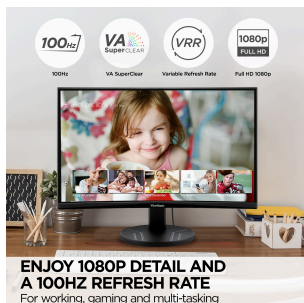

Temperature	32-104° F (0 - 40° C)
Humidity (non-condensing)	20-90%
VESA Compatible	100 x 100 mm
Frequency Horizontal	HDMI, DisplayPort: 30 ~ 125 KHz
Frequency Vertical	HDMI, DisplayPort: 48 ~ 100 Hz
Tilt (Forward/Back)	5° / 20°
Regulations	cTUVus, FCC-B, ICES003, CEC, NOM, Mexico Energy, RoHS, WEEE
Net (lbs)	6.2
Net Without Stand (lbs)	5.5
Gross (lbs)	8.8
Net (kg)	2.8
Net Without Stand (kg)	2.5
Gross (kg)	4.0
Packaging (in.)	23.8 x 15.8 x 5.4
Physical (in.)	21.3 x 16.4 x 8.2
Physical Without Stand (in.)	21.3 x 12.7 x 2.7
Packaging (mm)	605.0 x 402.0 x 136.0
Physical (mm)	540.3 x 415.5 x 210.0
Physical Without Stand (mm)	540.3 x 322.3 x 69.7
Package Contents	VA2416C Display, HDMI Cable, AC/DC Adapter, Quick Start Guide
Recycle/Disposal	Please dispose of in accordance with local, state or federal laws.
Warranty	Three-year limited warranty on parts, labor and backlight

UPC: 766907029857

Contact Sales
[ViewSonic.com](https://www.viewsonic.com)

888.881.8781
email:
salesinfo@viewsonic.com