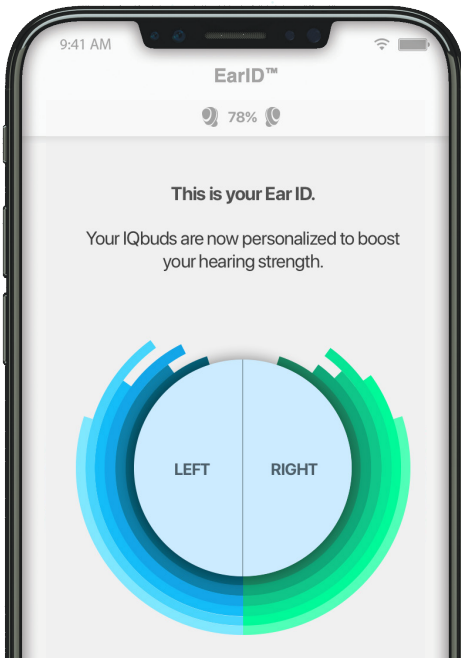

SELF FIT, SELF ASSESS, AUTO-CALIBRATE
TO YOUR OWN UNIQUE HEARING PROFILE

OVERVIEW

The IQbuds Boost is the most advanced assistive listening device on the market today. Built with all the great features as our award-winning IQbuds; we've added Ear ID™, a clinically backed audiometric hearing assessment that calibrates the IQbuds to your unique hearing profile.

FEATURES

- Ear ID™ - Self Fit, Self Assess, Auto-Calibrate.
- SINC™ - Blend and Augment ambient noise
- High Fidelity Audio
- Hands-free calling
- Tap-touch control with Siri and Google
- Customizable tips for a secure fit. Includes Comply foam tips
- Best in class battery life with 20 hours on-the-go audio streaming, and 40 hours assistive audio

Ear ID™

Ear ID™ is an intelligent audiometric system that learns how you hear and automatically adjusts the IQbuds to your hearing prescription.

- 1 Every ear is different and everyone hears differently. Ear ID™ creates a unique hearing profile for you by evaluating how you hear the world and then calibrating your IQbuds™ for a personalized listening experience
- 2 Ear ID™ is built on technology that has been independently and clinically validated as compared to conventional clinic based audiometry.