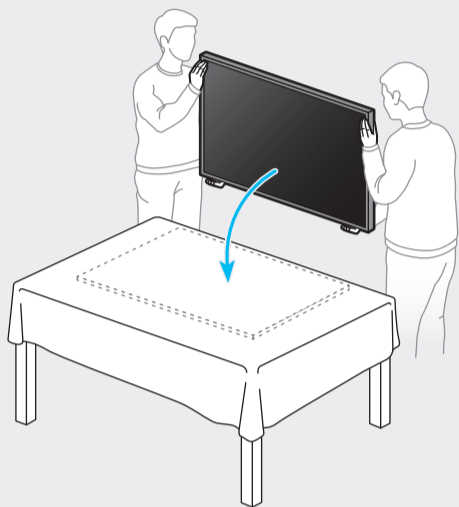

	USB		USB +↔
	OPTICAL		
	ARC		HDMI (eARC)
			HDMI
			LAN
			ANT

Holder-Cable

Power Cable

Samsung Smart Remote / Batteries (AAA x 2)

User Manual / Regulatory Guide

1

2

2-1