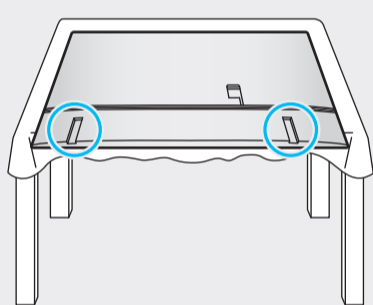

*: 0-9, A-Z

	VESA A x B (mm)	C (mm)	D x 4	E (mm)	F (inches)	G (inches)	H (inches)
UN55AU8***	200 x 200	11-13	M8	1.25	9.3	20.2	10.6

*: 0-9, A-Z

SAMSUNG

QUICK SETUP GUIDE

◀ Scan this QR code with your smart phone to see helpful videos.

	USB		USB +↔
	OPTICAL		
	ARC		HDMI (eARC)
			HDMI
			LAN
			ANT

Holder-Cable

Power Cable

Samsung Smart Remote / Batteries (AAA x 2)

User Manual / Regulatory Guide

1

2

2-1