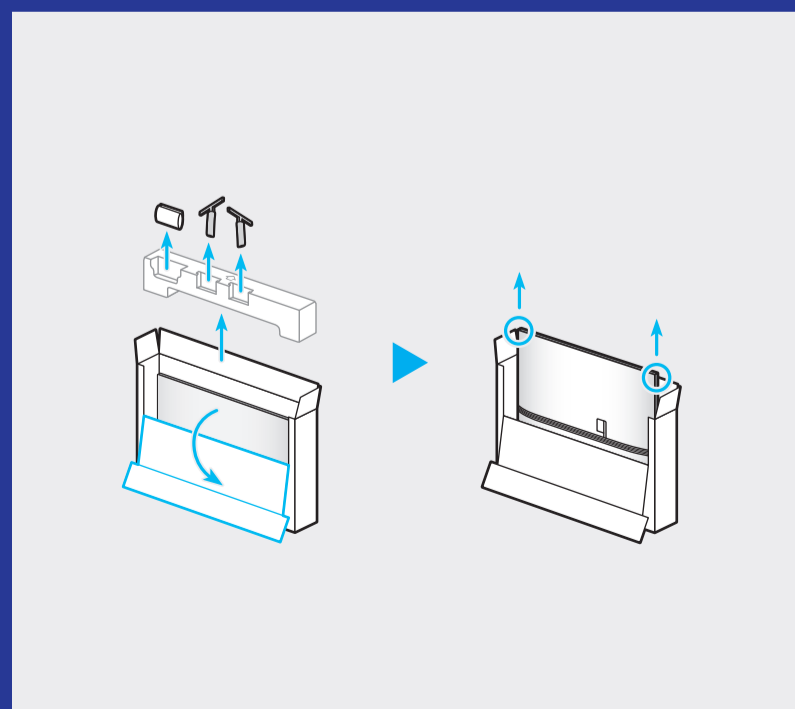

*: 0-9, A-Z

	VESA A x B (mm)	C (mm)	D x 4	E (mm)	F (inches)	G (inches)	H (inches)
UN55AU8***	200 x 200	11-13	M8	1.25	9.3	20.2	10.6

*: 0-9, A-Z

SAMSUNG

QUICK SETUP GUIDE

◀ Scan this QR code with your smart phone to see helpful videos.

	USB		USB +↔
	OPTICAL		
	ARC		HDMI (eARC)
			HDMI
			LAN
			ANT

Holder-Cable

Power Cable

Samsung Smart Remote / Batteries (AAA x 2)

User Manual / Regulatory Guide

1

2

2-1