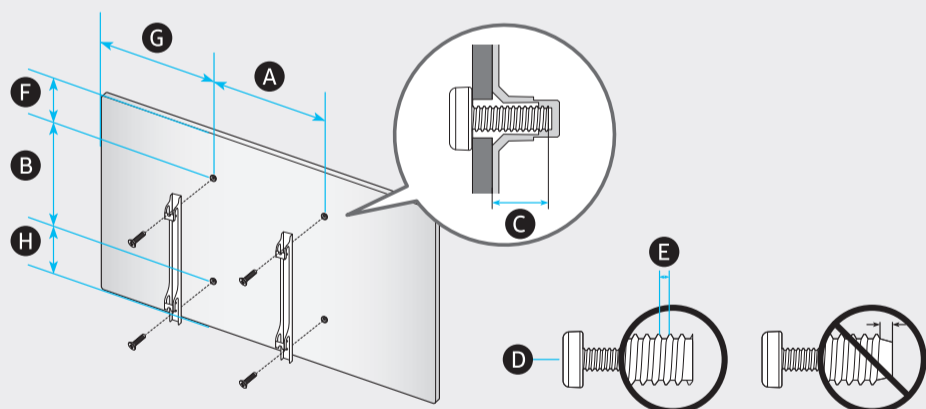

4

	A	B	C	D	E	F	G	H	I
UN55AU8***	48.5 inches (1232.1 mm)	27.9 inches (708.8 mm)	1.0 inches (25.7 mm)	29.5 inches (748.8 mm)	30.5 inches (773.8 mm)	8.9 inches (226.6 mm)	54.6 inches	34.2 lbs (15.5 kg)	35.7 lbs (16.2 kg)

*: 0-9, A-Z

	VESA A x B (mm)	C (mm)	D x 4	E (mm)	F (inches)	G (inches)	H (inches)
UN55AU8***	200 x 200	11-13	M8	1.25	9.3	20.2	10.6

*: 0-9, A-Z

SAMSUNG

QUICK SETUP GUIDE

◀ Scan this QR code with your smart phone to see helpful videos.

	USB		USB +↔
	OPTICAL		
	ARC		HDMI (eARC)
			HDMI
			LAN
			ANT

Holder-Cable

Power Cable

Samsung Smart Remote / Batteries (AAA x 2)

User Manual / Regulatory Guide

1

2

2-1