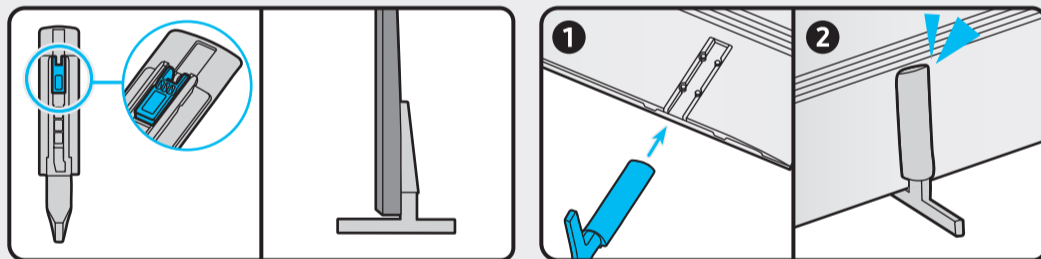

*: 0-9, A-Z

	VESA A x B (mm)	C (mm)	D x 4	E (mm)	F (inches)	G (inches)	H (inches)
UN55AU8***	200 x 200	11-13	M8	1.25	9.3	20.2	10.6

*: 0-9, A-Z

SAMSUNG

QUICK SETUP GUIDE

◀ Scan this QR code with your smart phone to see helpful videos.

	USB		USB +↔
	OPTICAL		
	ARC		HDMI (eARC)
			HDMI
			LAN
			ANT

Holder-Cable

Power Cable

Samsung Smart Remote / Batteries (AAA x 2)

User Manual / Regulatory Guide

1

2

2-1