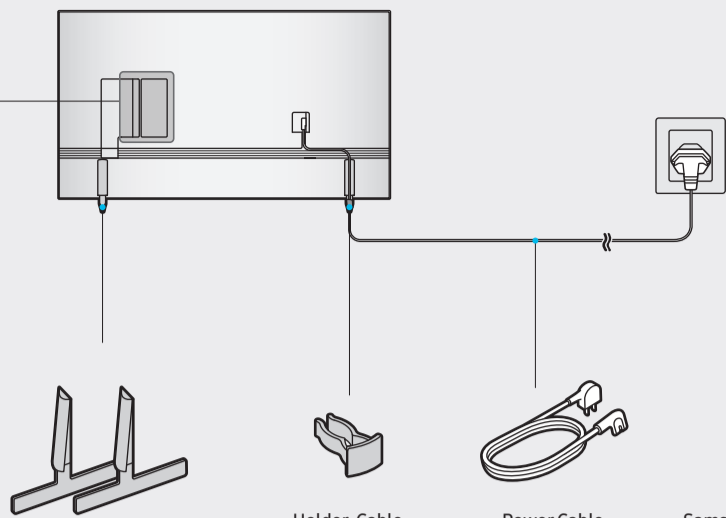

*: 0-9, A-Z

	VESA A x B (mm)	C (mm)	D x 4	E (mm)	F (inches)	G (inches)	H (inches)
UN55AU8***	200 x 200	11-13	M8	1.25	9.3	20.2	10.6

*: 0-9, A-Z

SAMSUNG

QUICK SETUP GUIDE

◀ Scan this QR code with your smart phone to see helpful videos.

	USB		USB +↔
	OPTICAL		
	ARC		HDMI (eARC)
			HDMI
			LAN
			ANT

Holder-Cable

Power Cable

Samsung Smart Remote / Batteries (AAA x 2)

User Manual / Regulatory Guide

1

2

2-1