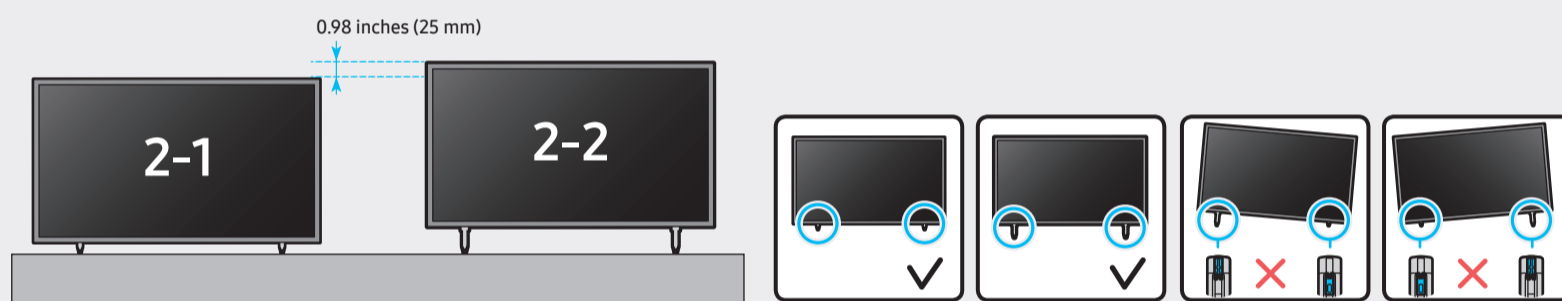

*: 0-9, A-Z

	VESA A x B (mm)	C (mm)	D x 4	E (mm)	F (inches)	G (inches)	H (inches)
UN55AU8***	200 x 200	11-13	M8	1.25	9.3	20.2	10.6

*: 0-9, A-Z

SAMSUNG

QUICK SETUP GUIDE

◀ Scan this QR code with your smart phone to see helpful videos.

	USB		USB +↔
	OPTICAL		
	ARC		HDMI (eARC)
			HDMI
			LAN
			ANT

Holder-Cable

Power Cable

Samsung Smart Remote / Batteries (AAA x 2)

User Manual / Regulatory Guide

1

2

2-1