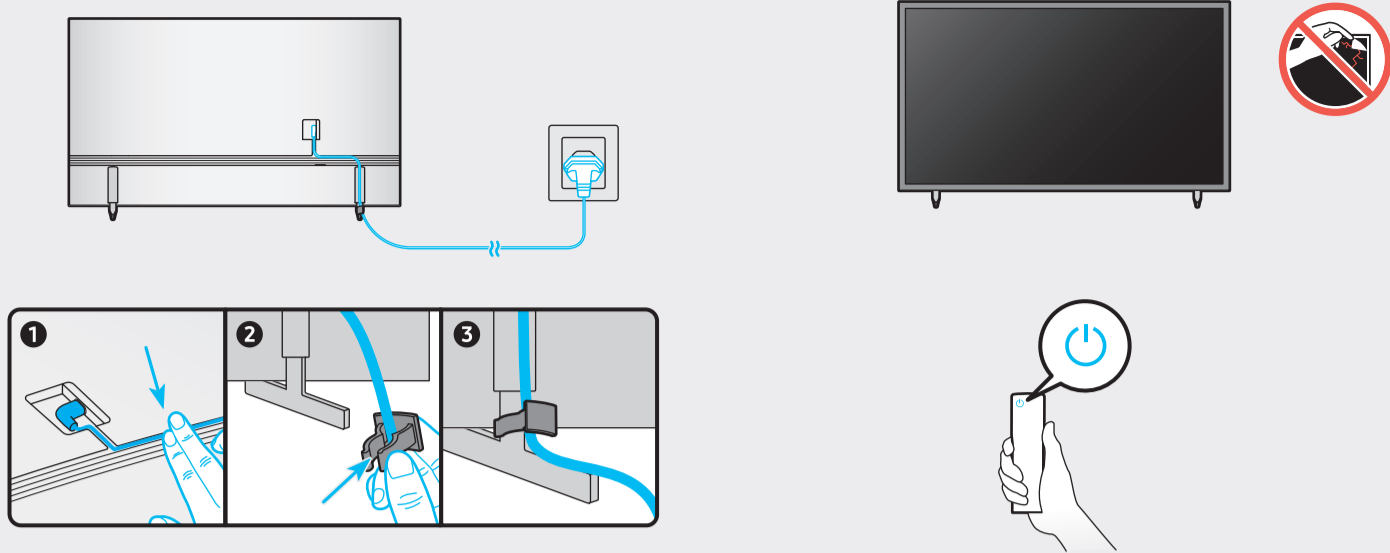

4

	A	B	C	D	E	F	G	H	I
UN55AU8***	48.5 inches (1232.1 mm)	27.9 inches (708.8 mm)	1.0 inches (25.7 mm)	29.5 inches (748.8 mm)	30.5 inches (773.8 mm)	8.9 inches (226.6 mm)	54.6 inches	34.2 lbs (15.5 kg)	35.7 lbs (16.2 kg)

*: 0-9, A-Z

	VESA A x B (mm)	C (mm)	D x 4	E (mm)	F (inches)	G (inches)	H (inches)
UN55AU8***	200 x 200	11-13	M8	1.25	9.3	20.2	10.6

*: 0-9, A-Z

SAMSUNG

QUICK SETUP GUIDE

◀ Scan this QR code with your smart phone to see helpful videos.