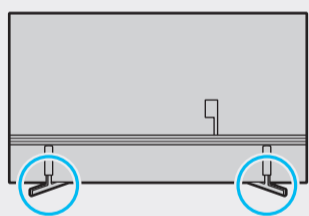

*: 0-9, A-Z

	VESA A x B (mm)	C (mm)	D x 4	E (mm)	F (inches)	G (inches)	H (inches)
UN55AU8***	200 x 200	11-13	M8	1.25	9.3	20.2	10.6

*: 0-9, A-Z

SAMSUNG

QUICK SETUP GUIDE

◀ Scan this QR code with your smart phone to see helpful videos.

	USB		USB +↔
	OPTICAL		
	ARC		HDMI (eARC)
			HDMI
			LAN
			ANT

Holder-Cable

Power Cable

Samsung Smart Remote / Batteries (AAA x 2)

User Manual / Regulatory Guide

1

2

2-1