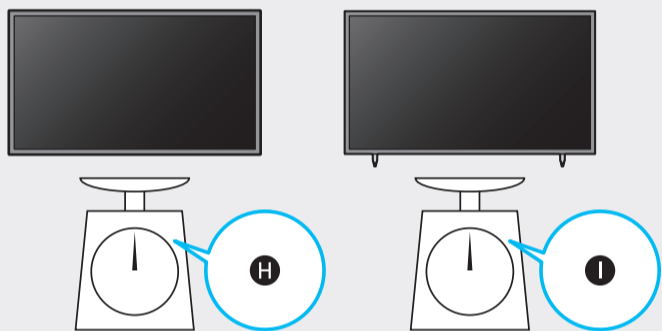

*: 0-9, A-Z

	VESA A x B (mm)	C (mm)	D x 4	E (mm)	F (inches)	G (inches)	H (inches)
UN55AU8***	200 x 200	11-13	M8	1.25	9.3	20.2	10.6

*: 0-9, A-Z

SAMSUNG

QUICK SETUP GUIDE

◀ Scan this QR code with your smart phone to see helpful videos.

	USB		USB +↔
	OPTICAL		
	ARC		HDMI (eARC)
			HDMI
			LAN
			ANT

Holder-Cable

Power Cable

Samsung Smart Remote / Batteries (AAA x 2)

User Manual / Regulatory Guide

1

2

2-1