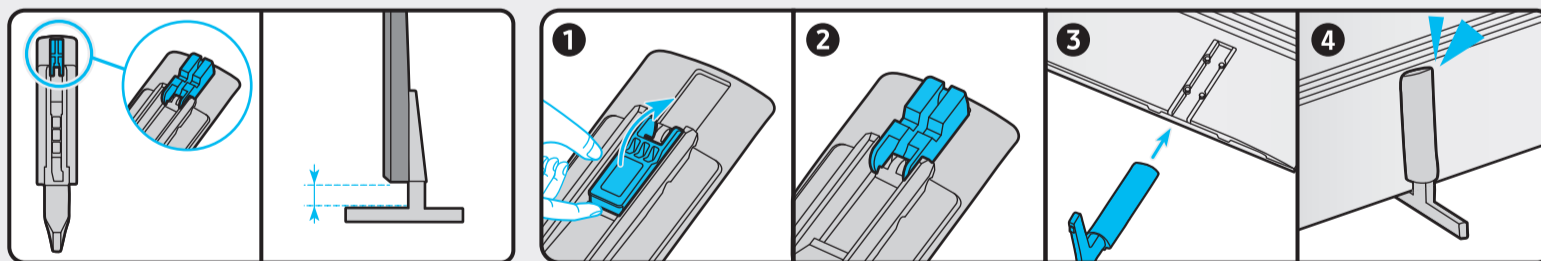

USB		USB +↔
	OPTICAL		
	ARC		HDMI (eARC)
			HDMI
			LAN
			ANT

User Manual / Regulatory Guide

1

2

2-1

2-2

3