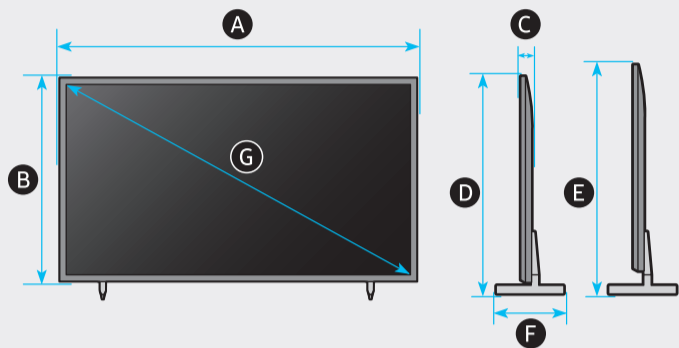

4

	A	B	C	D	E	F	G	H	I
UN55AU8***	48.5 inches (1232.1 mm)	27.9 inches (708.8 mm)	1.0 inches (25.7 mm)	29.5 inches (748.8 mm)	30.5 inches (773.8 mm)	8.9 inches (226.6 mm)	54.6 inches	34.2 lbs (15.5 kg)	35.7 lbs (16.2 kg)

*: 0-9, A-Z

	VESA A x B (mm)	C (mm)	D x 4	E (mm)	F (inches)	G (inches)	H (inches)
UN55AU8***	200 x 200	11-13	M8	1.25	9.3	20.2	10.6

*: 0-9, A-Z

SAMSUNG

QUICK SETUP GUIDE

◀ Scan this QR code with your smart phone to see helpful videos.