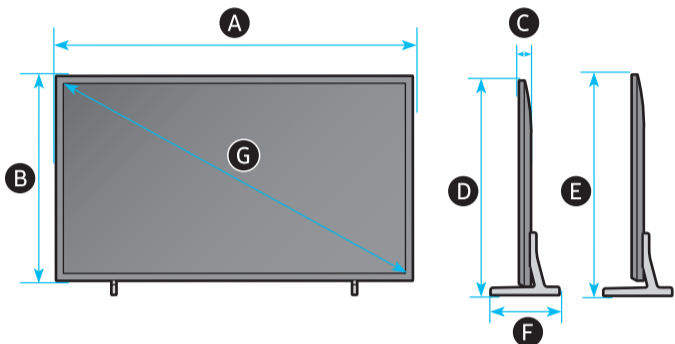

1

43"

60"-70"

50"-55"

2

3

0.98 inches (25 mm) (2.5 cm)

Diagram showing correct and incorrect placement of TV on a shelf. Correct placement is shown with the TV centered and level. Incorrect placement is shown with the TV tilted or off-center.

4

43"-50"

55"-70"

55"-70"

5

6

43"

50"

55"-70"

	A	B	C	D	E	F	G	H	I
43DU7*** 43DU6***	38.1 inches (967.5 mm)	22.1 inches (561.4 mm)	2.4 inches (59.7 mm)	24.0 inches (609.7 mm)	25.0 inches (634.7 mm)	7.5 inches (191.0 mm)	42.5 inches	15.7 lbs (7.1 kg)	16.3 lbs (7.4 kg)
50DU7*** 50DU6***	44.1 inches (1120.3 mm)	25.5 inches (647.0 mm)	2.4 inches (60.0 mm)	27.3 inches (694.0 mm)	28.3 inches (719.0 mm)	9.3 inches (237.0 mm)	49.5 inches	20.9 lbs (9.5 kg)	21.8 lbs (9.9 kg)
55DU7*** 55DU6***	48.6 inches (1234.1 mm)	28.0 inches (710.8 mm)	2.4 inches (60.3 mm)	29.8 inches (758.0 mm)	31.2 inches (793.0 mm)	9.3 inches (237.0 mm)	54.6 inches	24.7 lbs (11.2 kg)	25.6 lbs (11.6 kg)
60DU7*** 60DU6***	53.3 inches (1355.0 mm)	31.0 inches (778.9 mm)	2.4 inches (60.3 mm)	32.5 inches (824.4 mm)	33.4 inches (849.4 mm)	10.5 inches (267.4 mm)	60.1 inches	32.8 lbs (14.9 kg)	34.0 lbs (15.4 kg)
65DU7*** 65DU6***	57.2 inches (1452.9 mm)	32.8 inches (834.0 mm)	2.4 inches (60.6 mm)	34.6 inches (879.5 mm)	35.6 inches (904.5 mm)	10.5 inches (267.4 mm)	64.5 inches	35.1 lbs (15.9 kg)	36.2 lbs (16.4 kg)
70DU7*** 70DU6***	61.4 inches (1560.6 mm)	35.6 inches (903.6 mm)	2.4 inches (61.0 mm)	37.3 inches (946.7 mm)	38.3 inches (971.7 mm)	12.8 inches (325.0 mm)	69.5 inches	48.9 lbs (22.2 kg)	50.3 lbs (22.8 kg)

* : 0-9, A-Z

	VESA A x B (mm)	C (mm)	D	E x 4	F (mm)	G (inches)	H (inches)	I (inches)
43DU7*** 43DU6***	200 x 200	19-21	C + ★	M8	1.25	5.2	15.0	8.9
50DU7*** 50DU6***						6.1	18.0	11.3
55DU7*** 55DU6***	8.5					20.3	11.4	
60DU7*** 60DU6***	8.4					18.8	10.3	
65DU7*** 65DU6***	9.2					20.6	11.7	
70DU7*** 70DU6***	8.9					22.8	10.9	