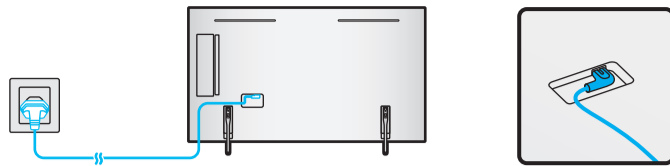

1

43"

60"-70"

50"-55"

2

3

0.98 inches (25 mm) (2.5 cm)

Diagram showing correct and incorrect placement of TV on a shelf. Correct placement is shown with the TV centered and level. Incorrect placement is shown with the TV tilted or off-center.

4

43"-50"

55"-70"

55"-70"

5

6

43"

50"