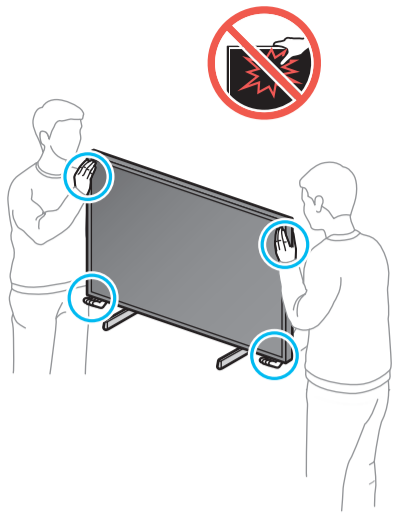

5

6

43"

50"

55"-70"

	A	B	C	D	E	F	G	H	I
43DU7*** 43DU6***	38.1 inches (967.5 mm)	22.1 inches (561.4 mm)	2.4 inches (59.7 mm)	24.0 inches (609.7 mm)	25.0 inches (634.7 mm)	7.5 inches (191.0 mm)	42.5 inches	15.7 lbs (7.1 kg)	16.3 lbs (7.4 kg)
50DU7*** 50DU6***	44.1 inches (1120.3 mm)	25.5 inches (647.0 mm)	2.4 inches (60.0 mm)	27.3 inches (694.0 mm)	28.3 inches (719.0 mm)	9.3 inches (237.0 mm)	49.5 inches	20.9 lbs (9.5 kg)	21.8 lbs (9.9 kg)
55DU7*** 55DU6***	48.6 inches (1234.1 mm)	28.0 inches (710.8 mm)	2.4 inches (60.3 mm)	29.8 inches (758.0 mm)	31.2 inches (793.0 mm)	9.3 inches (237.0 mm)	54.6 inches	24.7 lbs (11.2 kg)	25.6 lbs (11.6 kg)
60DU7*** 60DU6***	53.3 inches (1355.0 mm)	31.0 inches (778.9 mm)	2.4 inches (60.3 mm)	32.5 inches (824.4 mm)	33.4 inches (849.4 mm)	10.5 inches (267.4 mm)	60.1 inches	32.8 lbs (14.9 kg)	34.0 lbs (15.4 kg)
65DU7*** 65DU6***	57.2 inches (1452.9 mm)	32.8 inches (834.0 mm)	2.4 inches (60.6 mm)	34.6 inches (879.5 mm)	35.6 inches (904.5 mm)	10.5 inches (267.4 mm)	64.5 inches	35.1 lbs (15.9 kg)	36.2 lbs (16.4 kg)
70DU7*** 70DU6***	61.4 inches (1560.6 mm)	35.6 inches (903.6 mm)	2.4 inches (61.0 mm)	37.3 inches (946.7 mm)	38.3 inches (971.7 mm)	12.8 inches (325.0 mm)	69.5 inches	48.9 lbs (22.2 kg)	50.3 lbs (22.8 kg)

* : 0-9, A-Z

	VESA A x B (mm)	C (mm)	D	E x 4	F (mm)	G (inches)	H (inches)	I (inches)
43DU7*** 43DU6***	200 x 200	19-21	C + ★	M8	1.25	5.2	15.0	8.9
50DU7*** 50DU6***						6.1	18.0	11.3
55DU7*** 55DU6***	8.5					20.3	11.4	
60DU7*** 60DU6***	8.4					18.8	10.3	
65DU7*** 65DU6***	9.2					20.6	11.7	
70DU7*** 70DU6***	8.9					22.8	10.9	

* : 0-9, A-Z

★ : Wall-Mount Bracket