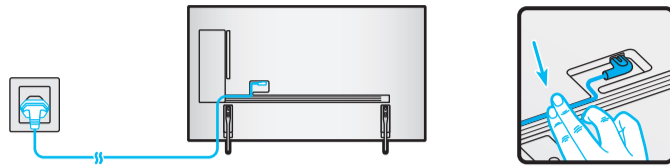

1

43"

60"-70"

50"-55"

2

3

0.98 inches (25 mm) (2.5 cm)

Diagram showing correct and incorrect placement of TV on a shelf. Correct placement is shown with the TV centered and level. Incorrect placement is shown with the TV tilted or off-center.

4

43"-50"

55"-70"

55"-70"

5

6

43"

50"