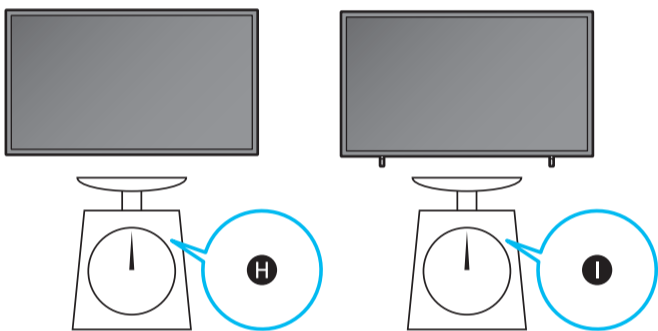

55"-70"

	A	B	C	D	E	F	G	H	I
43DU7*** 43DU6***	38.1 inches (967.5 mm)	22.1 inches (561.4 mm)	2.4 inches (59.7 mm)	24.0 inches (609.7 mm)	25.0 inches (634.7 mm)	7.5 inches (191.0 mm)	42.5 inches	15.7 lbs (7.1 kg)	16.3 lbs (7.4 kg)
50DU7*** 50DU6***	44.1 inches (1120.3 mm)	25.5 inches (647.0 mm)	2.4 inches (60.0 mm)	27.3 inches (694.0 mm)	28.3 inches (719.0 mm)	9.3 inches (237.0 mm)	49.5 inches	20.9 lbs (9.5 kg)	21.8 lbs (9.9 kg)
55DU7*** 55DU6***	48.6 inches (1234.1 mm)	28.0 inches (710.8 mm)	2.4 inches (60.3 mm)	29.8 inches (758.0 mm)	31.2 inches (793.0 mm)	9.3 inches (237.0 mm)	54.6 inches	24.7 lbs (11.2 kg)	25.6 lbs (11.6 kg)
60DU7*** 60DU6***	53.3 inches (1355.0 mm)	31.0 inches (778.9 mm)	2.4 inches (60.3 mm)	32.5 inches (824.4 mm)	33.4 inches (849.4 mm)	10.5 inches (267.4 mm)	60.1 inches	32.8 lbs (14.9 kg)	34.0 lbs (15.4 kg)
65DU7*** 65DU6***	57.2 inches (1452.9 mm)	32.8 inches (834.0 mm)	2.4 inches (60.6 mm)	34.6 inches (879.5 mm)	35.6 inches (904.5 mm)	10.5 inches (267.4 mm)	64.5 inches	35.1 lbs (15.9 kg)	36.2 lbs (16.4 kg)
70DU7*** 70DU6***	61.4 inches (1560.6 mm)	35.6 inches (903.6 mm)	2.4 inches (61.0 mm)	37.3 inches (946.7 mm)	38.3 inches (971.7 mm)	12.8 inches (325.0 mm)	69.5 inches	48.9 lbs (22.2 kg)	50.3 lbs (22.8 kg)

* : 0-9, A-Z