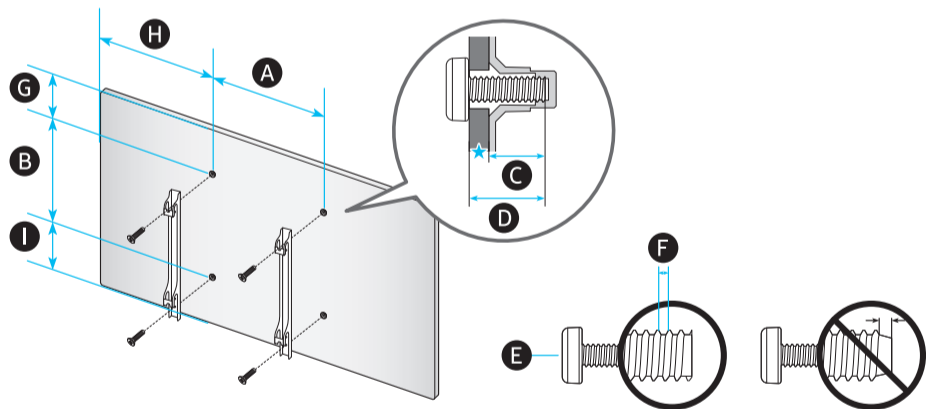

1

43"

60"-70"

50"-55"

2

3

0.98 inches (25 mm) (2.5 cm)

Diagram showing correct and incorrect placement of TV on a shelf. Correct placement is shown with the TV centered and level. Incorrect placement is shown with the TV tilted or off-center.

4

43"-50"

55"-70"

55"-70"

5

6

43"

50"

55"-70"

	A	B	C	D	E	F	G	H	I
43DU7*** 43DU6***	38.1 inches (967.5 mm)	22.1 inches (561.4 mm)	2.4 inches (59.7 mm)	24.0 inches (609.7 mm)	25.0 inches (634.7 mm)	7.5 inches (191.0 mm)	42.5 inches	15.7 lbs (7.1 kg)	16.3 lbs (7.4 kg)
50DU7*** 50DU6***	44.1 inches (1120.3 mm)	25.5 inches (647.0 mm)	2.4 inches (60.0 mm)	27.3 inches (694.0 mm)	28.3 inches (719.0 mm)	9.3 inches (237.0 mm)	49.5 inches	20.9 lbs (9.5 kg)	21.8 lbs (9.9 kg)
55DU7*** 55DU6***	48.6 inches (1234.1 mm)	28.0 inches (710.8 mm)	2.4 inches (60.3 mm)	29.8 inches (758.0 mm)	31.2 inches (793.0 mm)	9.3 inches (237.0 mm)	54.6 inches	24.7 lbs (11.2 kg)	25.6 lbs (11.6 kg)
60DU7*** 60DU6***	53.3 inches (1355.0 mm)	31.0 inches (778.9 mm)	2.4 inches (60.3 mm)	32.5 inches (824.4 mm)	33.4 inches (849.4 mm)	10.5 inches (267.4 mm)	60.1 inches	32.8 lbs (14.9 kg)	34.0 lbs (15.4 kg)
65DU7*** 65DU6***	57.2 inches (1452.9 mm)	32.8 inches (834.0 mm)	2.4 inches (60.6 mm)	34.6 inches (879.5 mm)	35.6 inches (904.5 mm)	10.5 inches (267.4 mm)	64.5 inches	35.1 lbs (15.9 kg)	36.2 lbs (16.4 kg)
70DU7*** 70DU6***	61.4 inches (1560.6 mm)	35.6 inches (903.6 mm)	2.4 inches (61.0 mm)	37.3 inches (946.7 mm)	38.3 inches (971.7 mm)	12.8 inches (325.0 mm)	69.5 inches	48.9 lbs (22.2 kg)	50.3 lbs (22.8 kg)

* : 0-9, A-Z

	VESA A x B (mm)	C (mm)	D	E x 4	F (mm)	G (inches)	H (inches)	I (inches)
43DU7*** 43DU6***	200 x 200	19-21	C + ★	M8	1.25	5.2	15.0	8.9
50DU7*** 50DU6***						6.1	18.0	11.3
55DU7*** 55DU6***	8.5					20.3	11.4	
60DU7*** 60DU6***	8.4					18.8	10.3	
65DU7*** 65DU6***	9.2					20.6	11.7	
70DU7*** 70DU6***	8.9					22.8	10.9	