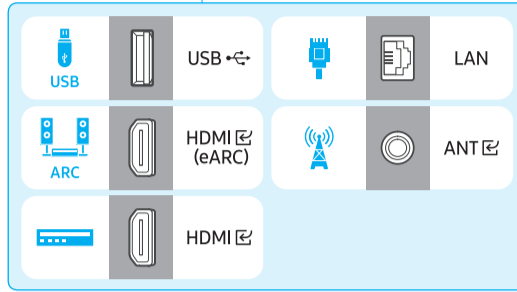

SAMSUNG

Unpacking and Installation Guide

Scan this QR code with your smart phone to see helpful videos.

BN68-19258A-01

Remote Control / Battery (AAA) x2

Power Cable

Simple User Guide / Remote control guide / Regulatory Guide

1

43"

60"-70"

50"-55"

2

3

0.98 inches (25 mm) (2.5 cm)

Diagram showing correct and incorrect placement of TV on a shelf. Correct placement is shown with the TV centered and level. Incorrect placement is shown with the TV tilted or off-center.