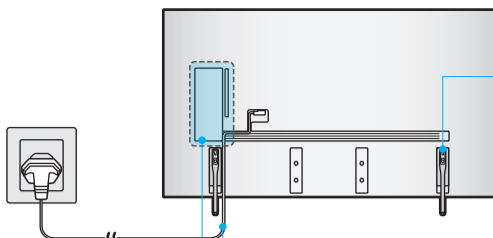

SAMSUNG

Unpacking and Installation Guide

Scan this QR code with your smart phone to see helpful videos.

BN68-19258A-01

Remote Control / Battery (AAA) x2

Power Cable

Simple User Guide / Remote control guide / Regulatory Guide

1

43"

60"-70"

50"-55"

2

3

0.98 inches (25 mm) (2.5 cm)

Diagram showing correct and incorrect placement of TV on a shelf. Correct placement is shown with the TV centered and level. Incorrect placement is shown with the TV tilted or off-center.