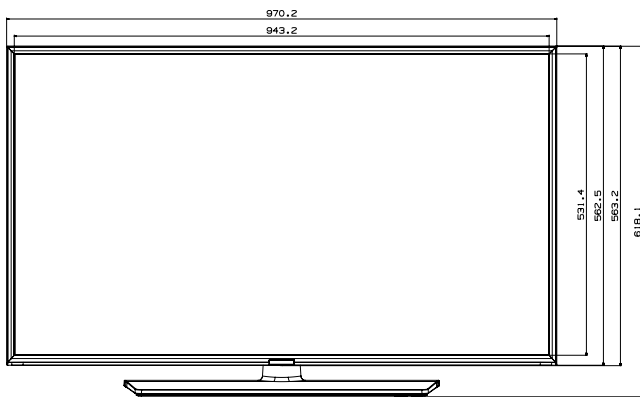

Specifications

HG43NJ670UF

1. 1
2. 2
3. 3
4. 4
5. 5
6. 6
7. 7

HOSPITALITY TV

DATA
8

EX-LINK
9

This device complies with Part 15 of the FCC Rules. Operation is subject to the following two conditions: (1) this device may not cause harmful interference, and (2) this device must accept any interference received, including interference that may cause undesired operation.

Manufactured under license from Dolby Laboratories. Dolby, Dolby Audio, and the double-D symbol are trademarks of Dolby Laboratories.

FC BN64-04083E-00

Connectors

1. USB(5V 0.5A)
2. USB (HDD 5V 1A)
3. DIGITAL AUDIO OUT(OPTICAL)
4. HDMI IN 3(ARC)
5. HDMI IN 2
6. HDMI IN 1
7. ANT IN
8. DATA
9. EX-LINK