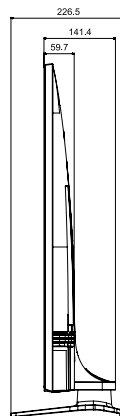

HG50NJ670UF

1. 1
2. 2
3. 3
4. 4
5. 5
6. 6
7. 7

HOSPITALITY TV

DATA
8

EX-LINK
9

This device complies with Part 15 of the FCC Rules. Operation is subject to the following two conditions: (1) this device may not cause harmful interference, and (2) this device must accept any interference received, including interference that may cause undesired operation.

Manufactured under license from Dolby Laboratories. Dolby, Dolby Audio, and the double-D symbol are trademarks of Dolby Laboratories.

FC BN64-04083E-00

Connectors

1. USB(5V 0.5A)
2. USB (HDD 5V 1A)
3. DIGITAL AUDIO OUT(OPTICAL)
4. HDMI IN 3(ARC)
5. HDMI IN 2
6. HDMI IN 1
7. ANT IN
8. DATA
9. EX-LINK