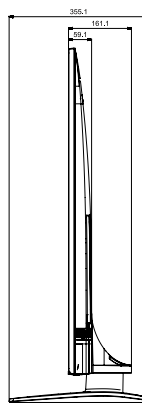

HG65NJ670UF

1. 1
2. 2
3. 3
4. 4
5. 5
6. 6
7. 7

HOSPITALITY TV

DATA
8

EX-LINK
9

This device complies with Part 15 of the FCC Rules. Operation is subject to the following two conditions: (1) this device may not cause harmful interference, and (2) this device must accept any interference received, including interference that may cause undesired operation.

Manufactured under license from Dolby Laboratories. Dolby, Dolby Audio, and the double-D symbol are trademarks of Dolby Laboratories.

FC BN64-04083E-00

Connectors

1. USB(5V 0.5A)
2. USB (HDD 5V 1A)
3. DIGITAL AUDIO OUT(OPTICAL)
4. HDMI IN 3(ARC)
5. HDMI IN 2
6. HDMI IN 1
7. ANT IN
8. DATA
9. EX-LINK