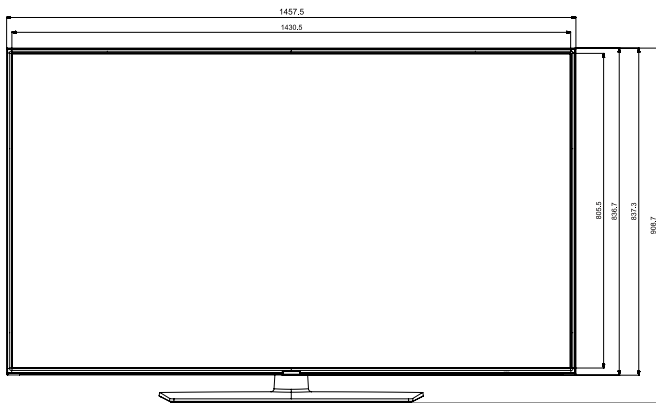

HG65NJ670UF

1. 1
2. 2
3. 3
4. 4
5. 5
6. 6
7. 7

HOSPITALITY TV

DATA
8

EX-LINK
9

This device complies with Part 15 of the FCC Rules. Operation is subject to the following two conditions: (1) this device may not cause harmful interference, and (2) this device must accept any interference received, including interference that may cause undesired operation.

Manufactured under license from Dolby Laboratories. Dolby, Dolby Audio, and the double-D symbol are trademarks of Dolby Laboratories.

FC BN64-04083E-00

Connectors

1. USB(5V 0.5A)
2. USB (HDD 5V 1A)
3. DIGITAL AUDIO OUT(OPTICAL)
4. HDMI IN 3(ARC)
5. HDMI IN 2
6. HDMI IN 1
7. ANT IN
8. DATA
9. EX-LINK