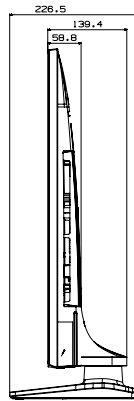

Specifications

HG43NJ670UF

1. 1
2. 2
3. 3
4. 4
5. 5
6. 6
7. 7

HOSPITALITY TV

DATA
8

EX-LINK
9

This device complies with Part 15 of the FCC Rules. Operation is subject to the following two conditions: (1) this device may not cause harmful interference, and (2) this device must accept any interference received, including interference that may cause undesired operation.

Manufactured under license from Dolby Laboratories. Dolby, Dolby Audio, and the double-D symbol are trademarks of Dolby Laboratories.

FC BN64-04083E-00

Connectors

1. USB(5V 0.5A)
2. USB (HDD 5V 1A)
3. DIGITAL AUDIO OUT(OPTICAL)
4. HDMI IN 3(ARC)
5. HDMI IN 2
6. HDMI IN 1
7. ANT IN
8. DATA
9. EX-LINK