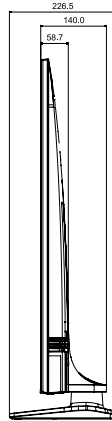

Specifications

HG55NJ670UF

1. 1
2. 2
3. 3
4. 4
5. 5
6. 6
7. 7

HOSPITALITY TV

DATA
8

EX-LINK
9

This device complies with Part 15 of the FCC Rules. Operation is subject to the following two conditions: (1) this device may not cause harmful interference, and (2) this device must accept any interference received, including interference that may cause undesired operation.

Manufactured under license from Dolby Laboratories. Dolby, Dolby Audio, and the double-D symbol are trademarks of Dolby Laboratories.

FC BN64-04083E-00

Connectors

1. USB(5V 0.5A)
2. USB (HDD 5V 1A)
3. DIGITAL AUDIO OUT(OPTICAL)
4. HDMI IN 3(ARC)
5. HDMI IN 2
6. HDMI IN 1
7. ANT IN
8. DATA
9. EX-LINK