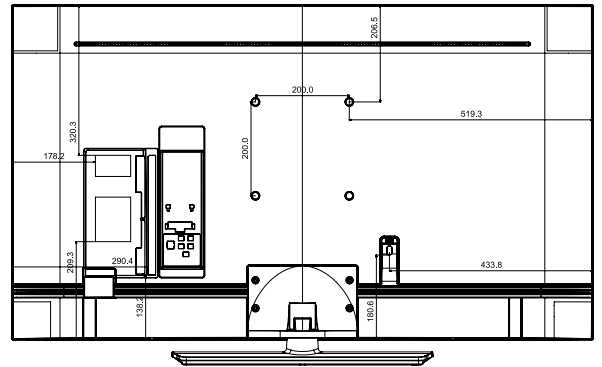

Specifications

HG55NJ670UF

- 1
- 2
- 3
- 4
- 5
- 6
- 7

HOSPITALITY TV

DATA
8

EX-LINK
9

This device complies with Part 15 of the FCC Rules. Operation is subject to the following two conditions: (1) this device may not cause harmful interference, and (2) this device must accept any interference received, including interference that may cause undesired operation.