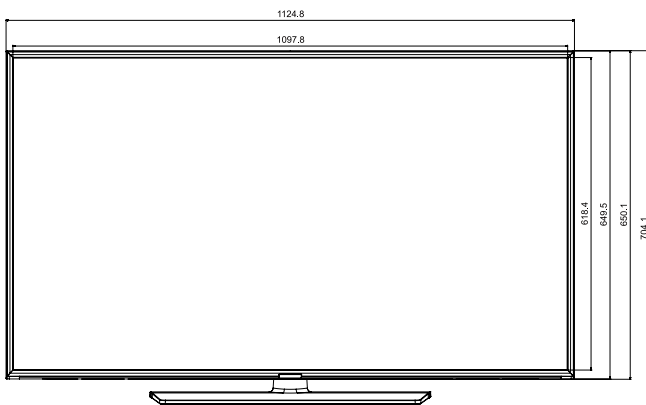

HG50NJ670UF

1. 1
2. 2
3. 3
4. 4
5. 5
6. 6
7. 7

HOSPITALITY TV

DATA
8

EX-LINK
9

This device complies with Part 15 of the FCC Rules. Operation is subject to the following two conditions: (1) this device may not cause harmful interference, and (2) this device must accept any interference received, including interference that may cause undesired operation.

Manufactured under license from Dolby Laboratories. Dolby, Dolby Audio, and the double-D symbol are trademarks of Dolby Laboratories.

FC BN64-04083E-00

Connectors

1. USB(5V 0.5A)
2. USB (HDD 5V 1A)
3. DIGITAL AUDIO OUT(OPTICAL)
4. HDMI IN 3(ARC)
5. HDMI IN 2
6. HDMI IN 1
7. ANT IN
8. DATA
9. EX-LINK