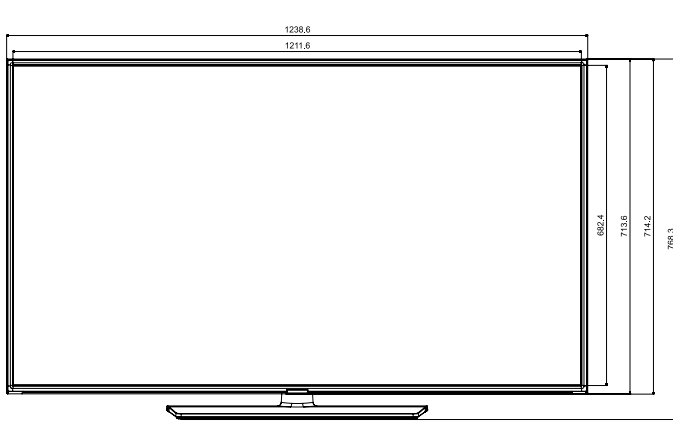

Specifications

HG55NJ670UF

1. 1
2. 2
3. 3
4. 4
5. 5
6. 6
7. 7

HOSPITALITY TV

DATA
8

EX-LINK
9

This device complies with Part 15 of the FCC Rules. Operation is subject to the following two conditions: (1) this device may not cause harmful interference, and (2) this device must accept any interference received, including interference that may cause undesired operation.

Manufactured under license from Dolby Laboratories. Dolby, Dolby Audio, and the double-D symbol are trademarks of Dolby Laboratories.

FC BN64-04083E-00

Connectors

1. USB(5V 0.5A)
2. USB (HDD 5V 1A)
3. DIGITAL AUDIO OUT(OPTICAL)
4. HDMI IN 3(ARC)
5. HDMI IN 2
6. HDMI IN 1
7. ANT IN
8. DATA
9. EX-LINK