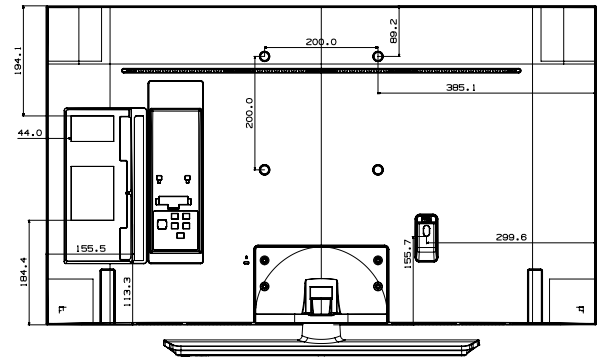

Specifications

HG43NJ670UF

1. 1
2. 2
3. 3
4. 4
5. 5
6. 6
7. 7

HOSPITALITY TV

DATA
8

EX-LINK
9

This device complies with Part 15 of the FCC Rules. Operation is subject to the following two conditions: (1) this device may not cause harmful interference, and (2) this device must accept any interference received, including interference that may cause undesired operation.

Manufactured under license from Dolby Laboratories. Dolby, Dolby Audio, and the double-D symbol are trademarks of Dolby Laboratories.

FC BN64-04083E-00

Connectors

1. USB(5V 0.5A)
2. USB (HDD 5V 1A)
3. DIGITAL AUDIO OUT(OPTICAL)
4. HDMI IN 3(ARC)
5. HDMI IN 2
6. HDMI IN 1
7. ANT IN
8. DATA
9. EX-LINK