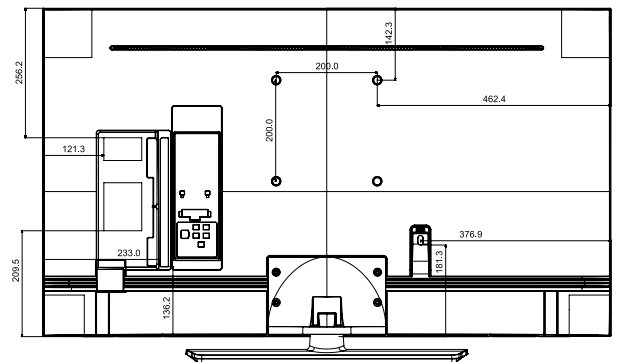

HG50NJ670UF

1. 1
2. 2
3. 3
4. 4
5. 5
6. 6
7. 7

HOSPITALITY TV

DATA
8

EX-LINK
9

This device complies with Part 15 of the FCC Rules. Operation is subject to the following two conditions: (1) this device may not cause harmful interference, and (2) this device must accept any interference received, including interference that may cause undesired operation.

Manufactured under license from Dolby Laboratories. Dolby, Dolby Audio, and the double-D symbol are trademarks of Dolby Laboratories.

FC BN64-04083E-00

Connectors

1. USB(5V 0.5A)
2. USB (HDD 5V 1A)
3. DIGITAL AUDIO OUT(OPTICAL)
4. HDMI IN 3(ARC)
5. HDMI IN 2
6. HDMI IN 1
7. ANT IN
8. DATA
9. EX-LINK