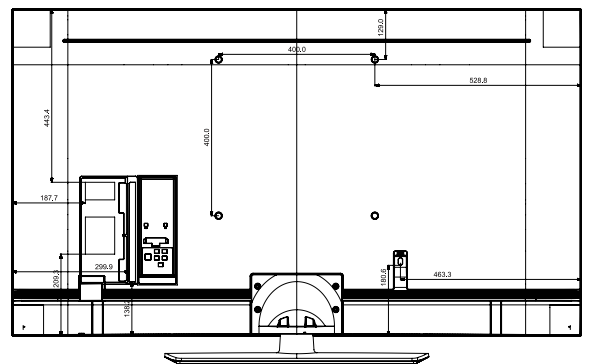

HG65NJ670UF

1. 1
2. 2
3. 3
4. 4
5. 5
6. 6
7. 7

HOSPITALITY TV

DATA
8

EX-LINK
9

This device complies with Part 15 of the FCC Rules. Operation is subject to the following two conditions: (1) this device may not cause harmful interference, and (2) this device must accept any interference received, including interference that may cause undesired operation.

Manufactured under license from Dolby Laboratories. Dolby, Dolby Audio, and the double-D symbol are trademarks of Dolby Laboratories.

FC BN64-04083E-00

Connectors

1. USB(5V 0.5A)
2. USB (HDD 5V 1A)
3. DIGITAL AUDIO OUT(OPTICAL)
4. HDMI IN 3(ARC)
5. HDMI IN 2
6. HDMI IN 1
7. ANT IN
8. DATA
9. EX-LINK