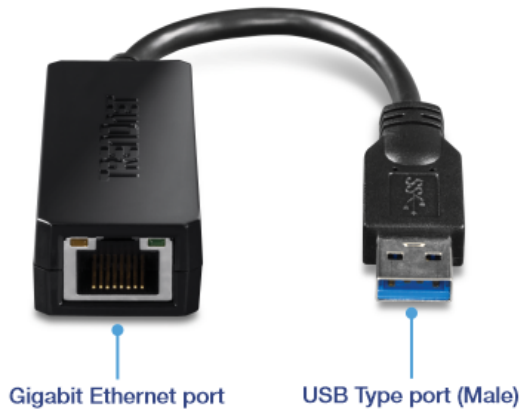

USB 3.0 to Gigabit Ethernet Adapter

TU3-ETG (v2.0R)

- IEEE 802.3ab 1000BASE-T compliant
- USB 3.0 Type-A connection interface
- 1000BASE-T supports up to 1Gbps connection speeds
- Compact design is ideal for on the go professionals

TRENDnet's USB 3.0 to Gigabit Ethernet Adapter, model TU3-ETG, is equipped with a 1000BASE-T RJ-45 port that provides gigabit speeds capable of up to 1Gbps over existing network cabling. This USB Ethernet adapter features a USB-A interface that easily connects to either a USB enabled notebook or desktop computer for high-speed gigabit connectivity.

USB 3.0

Easily connect to a gigabit network from a USB 3.0 enabled desktop or notebook computer.

Compatibility

The USB Ethernet adapter is compatible with Windows® and Mac® operating systems.

Gigabit Speeds

Experience Full Duplex 2Gbps Ethernet speeds with this compact USB to gigabit Ethernet adapter.

NETWORKING SOLUTION

Internet

FEATURES

Easy Installation

Simple setup; the USB 3.0 to Ethernet adapter installs in minutes