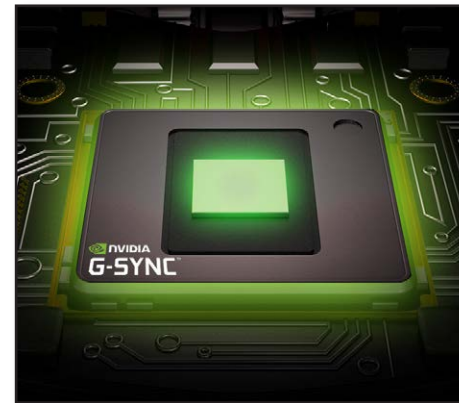

## THE NEW GAMING STANDARD

**High-grade aluminum body construction** – A sleek design and thin .89” thickness means this is one of the sleekest laptops around.

**1080p G-SYNC Display** - An AUO 1080P FHD IPS display delivers 120Hz performance to give you the smoothest gaming experience possible.

**Incredible Hardware** - An Intel i7 7700HQ Unlocked processor combined with an NVIDIA GeForce GTX 1060 6GB graphics gives you unbelievable performance in the latest games.

**G-SYNC Display** - The Nvidia G-SYNC technology synchronizes the vertical refresh of the display to the framerate in real time providing the smoothest gaming experience possible.