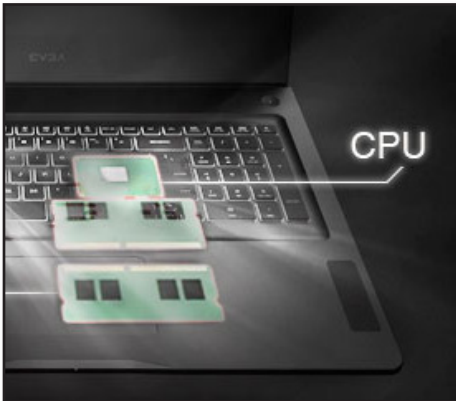

PRODUCT WARRANTY

This product is covered under EVGA's 2 year warranty which covers parts and labor. For more details please visit www.evga.com/warranty.