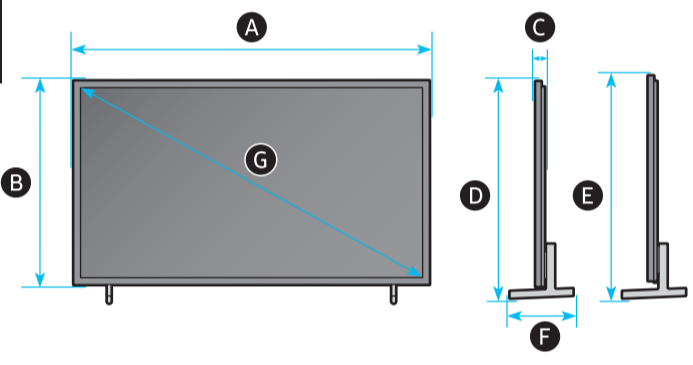

**1** 55" 65"

**2**

**3**

0.98 inches (25 mm)

**4**

5

6

7

	A	B	C	D	E	F	G	H	I
55LS03HW	48.7 inches (1237.9 mm)	28.1 inches (714.3 mm)	1.0 inches (24.9 mm)	29.3 inches (744.1 mm)	30.3 inches (769.1 mm)	8.2 inches (208.2 mm)	54.6 inches	33.1 lbs (15.0 kg)	33.7 lbs (15.3 kg)
65LS03HW	57.4 inches (1456.8 mm)	32.9 inches (836.9 mm)	1.0 inches (24.9 mm)	34.1 inches (866.5 mm)	35.1 inches (891.5 mm)	10.1 inches (256.8 mm)	64.5 inches	48.1 lbs (21.8 kg)	48.9 lbs (22.2 kg)

	VESA A x B (mm)	C (mm)	D	E x 4	F (mm)	G (inches)	H (inches)	I (inches)
55LS03HW	200 x 200	10-12	C + ★	M8	1.25	10.6	20.4	9.7
65LS03HW	400 x 300	10-12	C + ★	M8	1.25	10.5	20.8	10.6

★ : Wall-Mount Bracket  
★ : Fixation pour le support mural