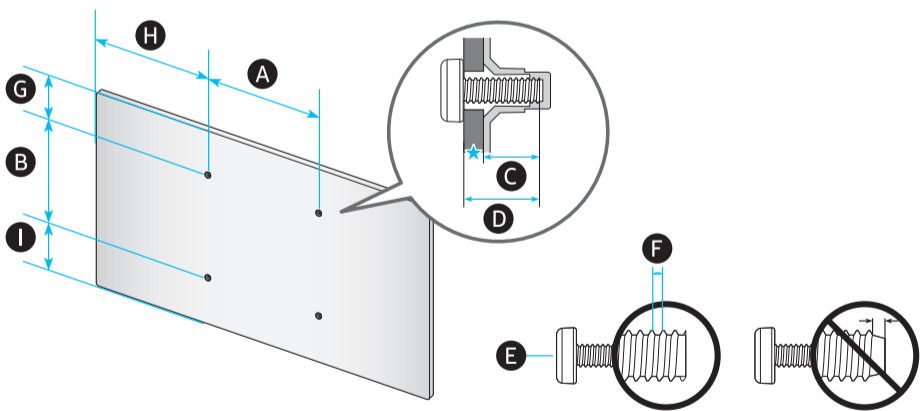

**1** 55" 65"

**2**

**3**

0.98 inches (25 mm)

**4**

5

6

7

	A	B	C	D	E	F	G	H	I
55LS03HW	48.7 inches (1237.9 mm)	28.1 inches (714.3 mm)	1.0 inches (24.9 mm)	29.3 inches (744.1 mm)	30.3 inches (769.1 mm)	8.2 inches (208.2 mm)	54.6 inches	33.1 lbs (15.0 kg)	33.7 lbs (15.3 kg)
65LS03HW	57.4 inches (1456.8 mm)	32.9 inches (836.9 mm)	1.0 inches (24.9 mm)	34.1 inches (866.5 mm)	35.1 inches (891.5 mm)	10.1 inches (256.8 mm)	64.5 inches	48.1 lbs (21.8 kg)	48.9 lbs (22.2 kg)

	VESA A x B (mm)	C (mm)	D	E x 4	F (mm)	G (inches)	H (inches)	I (inches)
55LS03HW	200 x 200	10-12	C + ★	M8	1.25	10.6	20.4	9.7
65LS03HW	400 x 300	10-12	C + ★	M8	1.25	10.5	20.8	10.6

★ : Wall-Mount Bracket  
★ : Fixation pour le support mural