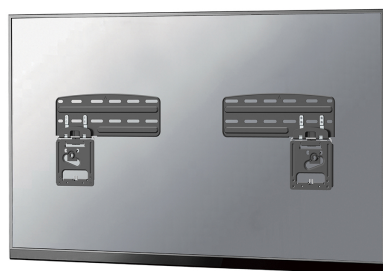

WL30-265BL1

NEOMOUNTS ULTRA-FLAT TV WALL MOUNT

SPECIFICATIONS

GENERAL

Min. screen size*	43 inch
Max. screen size*	85 inch
Max. weight	60 kg (per screen)
Screens	1
VESA minimum	150x100 mm
VESA maximum	1200x800 mm
Distance to wall	0,75

FUNCTIONALITY

Type	Fixed
Lockable	Not lockable
Height	23,6
Width	64
Depth	0,75

INFORMATION

Color	Black
Main material	Steel
Warranty	5 year
EAN code	8717371443900

*Please note: The inch sizes stated are just an indication, combined with the weight and VESA sizes. The maximum weight and VESA size are absolute restrictions for the products and should not be exceeded.

Neomounts

Neomounts

Neomounts WL30-265BL1 ultra-flat fixed wall mount for 43-85" Samsung screens - Black

The Neomounts WL30-265BL1 offers the ideal ultra-slim solution for various Samsung screens* up to 85", including the Crystal UHD professional signage displays. This mount allows your screen to be installed incredibly close to the wall, leaving just 3-7,5 mm space depending on the TV model. Your TV will look like a painting on the wall. Level adjustment is available for the perfect installation.

The WL30-265BL1 is suitable for screens that meet VESA hole pattern 150x100 to 1200x800 mm and supports a maximum weight of 60kg. Strong magnetic contacts ensure solid placement of the screen while the convenient kickstand option allows easy access to cables and connectors behind the screen. Anti-skid pads ensure safe and scratch-free installation of the screen to the mount.

* The Neomounts WL30-265BL1 wall mount is optimised for the following Samsung models:

2023 Samsung models

- 43-65?: OLED S90C, S95C, Neo QLED QN900C, QN800C, QN90C QN85C, QLED Q70C, Q60C, Crystal UHD CU8000
- 43-85?: Crystal UHD Signage Displays QMC, QBC, QHC
- 50-85?: The Frame (2021-2023)

2022 Samsung models

- 43-85?: OLED S90BD, S90BQN95B, Neo QLED QN90BD, QN90B, QN900B, QN85BD, QN85B, QN850B, QN800B, QLED Q60B

2021 Samsung models

- 43-85?: Neo QLED, QLED (excluding Q80A), Crystal UHD (AU8000 - AU9000)

NOT compatible with Samsung models

- 77?: OLED S90C, S95C, QLED Q80A, Q80C, Neo QLED QN95D, QN95C