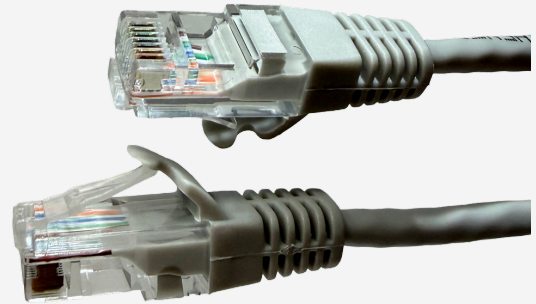

## 25FT CAT5E RJ45 UTP Pure Copper Patch Cable (Gray)

*Engineered for reliable, high-speed data transmission with durable, long-lasting performance for demanding network environments.*

### Key Features

 RJ-45 Connectors  
EIA/TIA 568B Pinout

 RoHS Compliant

 Pure Copper  
construction

 PVC Jacket rated  
FT1, UL

 30 µin Gold-Plated  
Contacts

 Up to 2.5Gbps Data  
transfer speed

### Technical Highlights

SKU Name	4XC5EPATCH25GR
Warranty	Lifetime
Cable Properties	Pure Copper, Stranded conductors with PVC jacket
Compliances	FT1/UL Fire Rating, RoHS

### Application(s)

Built for network technicians, system integrators, and office environments, this cable delivers dependable, high-speed performance for routers, switches, servers, and workstation setups.