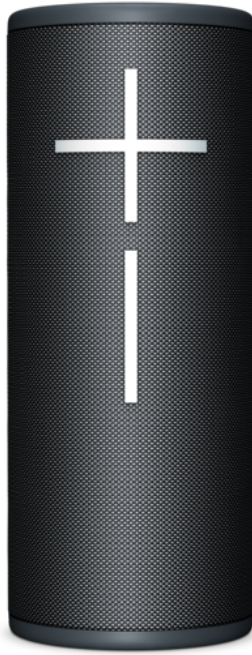

# Ultimate Ears BOOM 4

Grab the super- portable wireless speaker that's built for adventure. Seriously waterproof with balanced 360° sound, deep bass, and one- touch music controls. it's the ultimate go-anywhere speaker. Experience 4 different EQ modes or customize yourself. You can even pair BOOM 4 with MEGABOOM, EVERBOOM, EPICBOOM and HYPERBOOM for more fun.

## WHAT'S IN THE BOX

- ULTIMATE EARS BOOM 4
- USB-C Cable
- Quick Start Guide (Printed in paper.)

## FEATURES

- **Ultimate Sound:** The BOOM 4 portable waterproof Bluetooth speaker delivers rich, 360- degree sound and deep, accurate bass, all carefully balanced so you can hear every note
- **Powered for Adventure:** This waterproof portable speaker has a rechargeable battery that stays powered, pumping tunes for 15 hours on a single charge
- **A Bluetooth Waterproof Speaker Made for the Outdoors:** Rated IPX7 waterproof and drop-proof up to 15 feet (1.5 meters), the BOOM 4 floating Bluetooth speaker is virtually indestructible
- **Party Up:** Use PartyUp on the Ultimate Ears Boom app to pair several BOOM, MEGABOOM, EVERBOOM, EPICBOOM, and HYPERBOOM portable Bluetooth speakers, creating the ultimate surround sound experience
- **Magic Button:** Play, pause, skip, and control music directly from your favorite streaming service; set up one- touch playlists on platforms like Spotify, Amazon Music on Android, or Apple Music on iOS
- **Extremely Wireless:** With 45 meters (147 feet) of range, you can walk away from your BOOM 4 wireless speaker and keep the tunes comin'
- **Made With Recycled Plastic:** The plastic parts in the Ultimate Ears BOOM 4 wireless Bluetooth speaker include a minimum of 52% post-consumer recycled plastic by weight