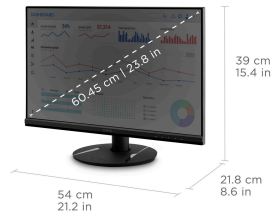

SHOW-STOPPING IPS PANEL
Enjoy enhanced contrast and wider viewing angles

FULL HD (1920 X 1080P) RESOLUTION

Contact Sales
ViewSonic.com
888.881.8781
email:
salesinfo@viewsonic.com