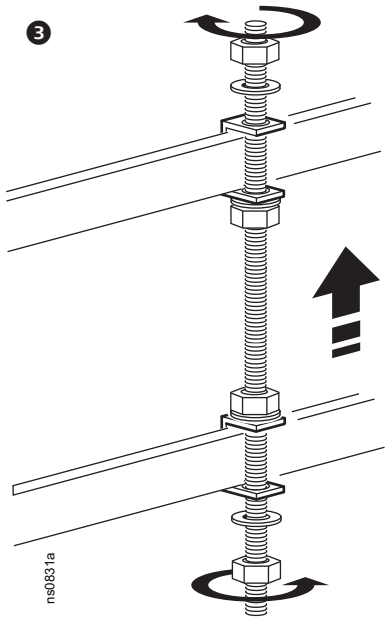

Installation Configurations