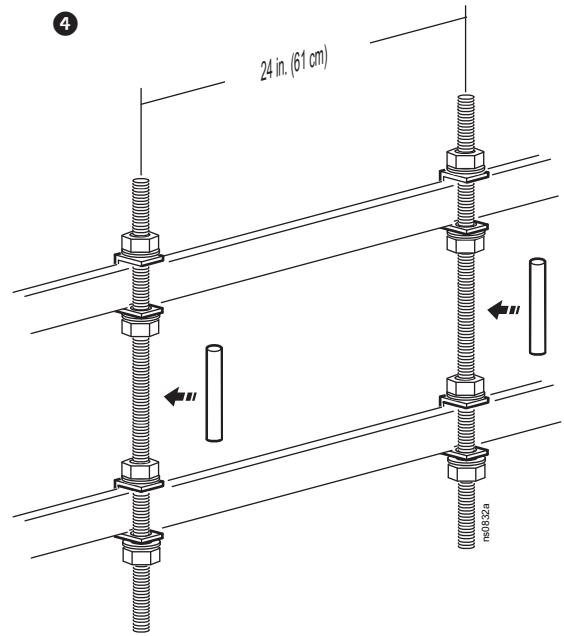

Installation Configurations