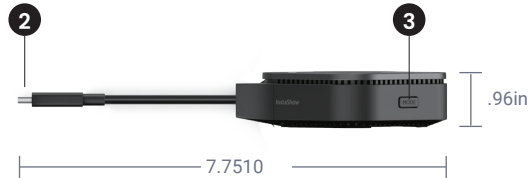

SPECIFICATIONS

InstaShow Button

Connector Type	USB Type C (Default)*
Function Key	Mode Key

*Switchable between Type C and HDMI

InstaShow Receiver

Power Supply	2A, DC 5V±10%
Normal Power Consumption	10W
LAN (RJ45)	(x1)
HDMI Out	(x1)
Dimensions without Antenna	110x110x29 mm
Weight	205 g

InstaShow Cradle

Dimensions	84.5x62.5x128mm
Weight	568 g

InstaShow Package

Receiver	(x1)
Button	(x1)
Cradle	(x1)
Power Adapter	(x1)
Antenna	(x2), 2dbi, MIMO
HDMI Cable*	(x1)
Safety Statement	(x1)

InstaShow Features

Video Outputs	HDMI 1.4 (with HDCP)
Maximum Output Resolution (Receiver)	Up to 4K 30Hz
WiFi Standard	5
Wireless Frequency	5G
Wireless Data Rate (Maximum)	AC1200 (5G 867 Mbps)
Simultaneous Connections	16
WiFi Protected Access	WPA3
Advanced Encryption Standard	AES128
Transmission Distance	15m

DIMENSIONS & CONNECTIVITY

Button