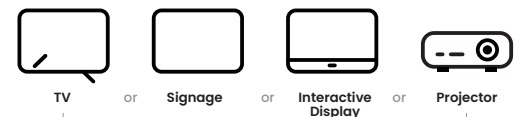

LAUNCH WIRELESS PRESENTATIONS INSTANTLY

- Touch-back control for interactive displays
- CVSS 4.0 certification for network and content protection
- Support for Extended Desktop and HDCP Content

3 SIMPLE STEPS FOR ONE-TIME SET-UP

1. Connect display to Receiver via HDMI cable
2. Plug Button into presenter's laptop
3. Share content from presenter's laptop via Button

**Supports Windows, MacBook, or Chromebook systems.*

BenQ.com

BenQ is a registered trademark of BenQ Corp. All rights reserved. Product names, logos, brands and other trademarks featured or referred to in this material are the property of their respective trademark holders. Specifications subject to change without notice. 8152025