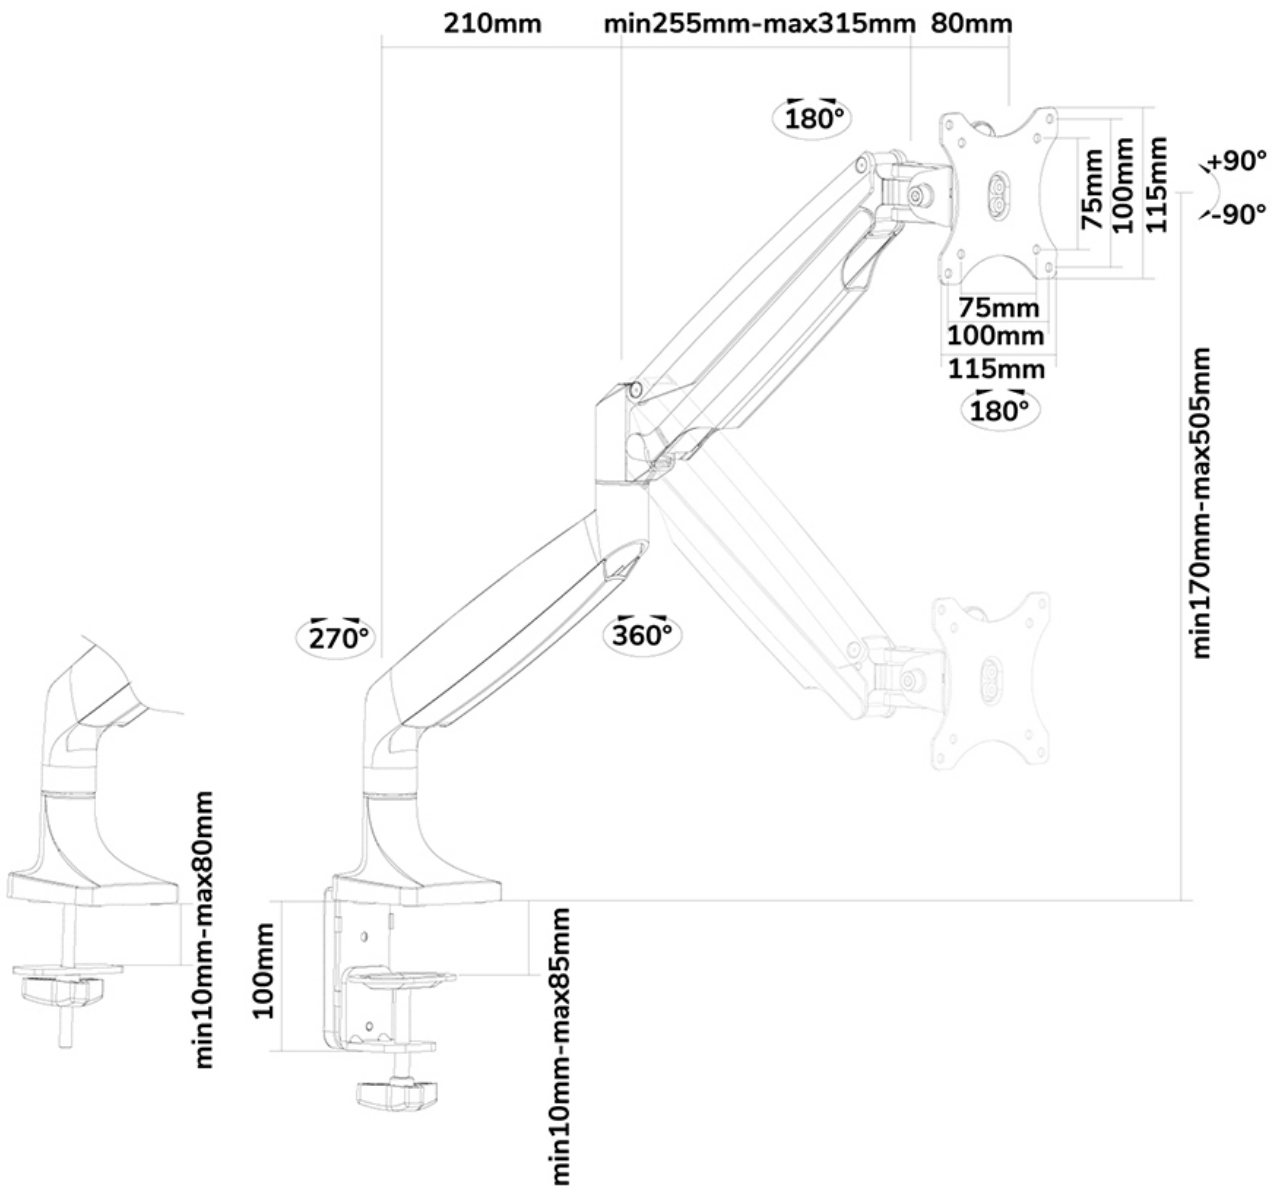

NM-D750WHITE

NEOMOUNTS SELECT MONITOR DESK MOUNT

Neomounts