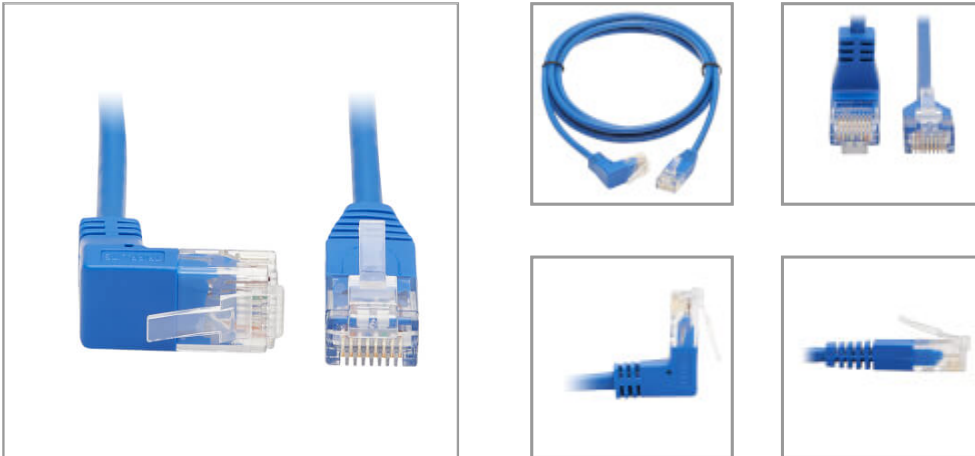

## Up-Angle Cat6 Gigabit Molded Slim UTP Ethernet Cable (RJ45 Right-Angle Up M to RJ45 M), Blue, 7 ft.

MODEL NUMBER: N204-S07-BL-UP

Cat6 cable connects Gigabit Ethernet network components like routers, servers, and switches in high-density data centers.

#### Up-Angle Cat6 Ethernet Cable Connects Equipment in Data Centers and VoIP Networks

This Cat6 cable is ideal for connecting network components, such as printers, computers, copiers, routers, servers, modems and switches, in hard-to-reach areas of space-constrained high-density data centers. Designed for fast transmission and excellent signal quality, this RJ45 patch cable ensures data transfer speeds up to 1 Gbps throughout your Gigabit Ethernet or VoIP network.

#### Special Slim Design for Better Airflow and Easier Installation in Crowded Racks

This Cat6 UTP patch cord is more than 38% smaller in diameter than standard Cat6a cable. This increases airflow in tight spaces, which helps keep your equipment cool and properly functioning. It also cuts down on clutter in crowded racks and patch panels, and makes the cable easier to install around corners and through cable management panels.

#### Color-Coded to Avoid Misidentification That Can Cause Costly Downtime

This up-angle Cat6 Ethernet cable features a blue PVC jacket and molded blue ends. The color-coding allows easy, fast identification in a crowded rack or workstation and helps prevent the cable from becoming inadvertently disconnected.