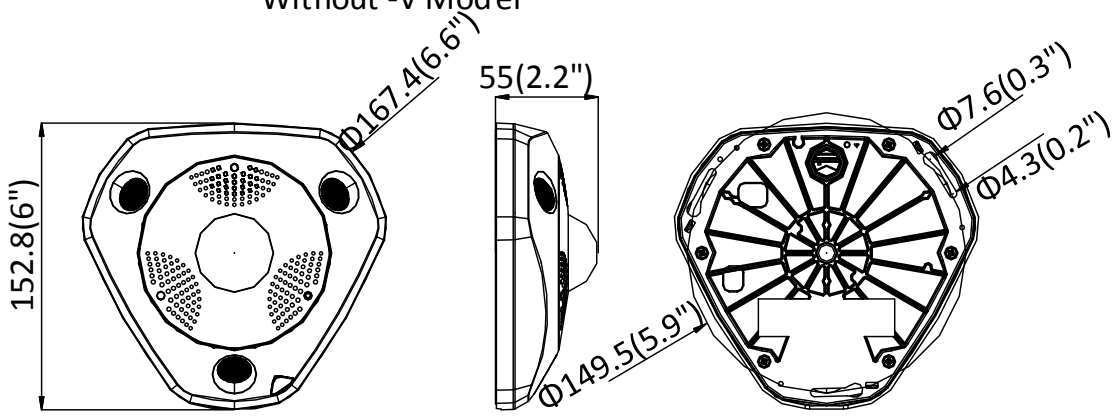

Operating Conditions	-40 °C to +60 °C (-40 °F to +140 °F), Humidity 95% or less (non-condensing)
Power Supply	12 VDC \pm 20%, PoE (802.3at, class 4), -S model: two-core terminal block Without -S model: Φ 5.5 \times 2.1 mm coaxial power plug
Power Consumption	12 VDC, 1 A, max. 12.5 W PoE (802.3at, 42.5 to 57 V), 0.4 A to 0.3 A, max. 15 W
Protection Level (-V)	IP67, IK10
Heater	Yes
Material	Metal
Dimensions	Without -V model: 167.4 \times 152.8 \times 50 mm (6. 6" \times 6" \times 2") With -V model: 167.4 \times 152.8 \times 55 mm (6. 6" \times 6" \times 2.2")
Weight	Approx. 1400 g (3.09 lbs)

Available Model

DS-2CD6365G0-I (1.27 mm); DS-2CD6365G0-IS (1.27 mm), DS-2CD6365G0-IV (1.27 mm), DS-2CD6365G0-IVS (1.27 mm)

Dimensions

Without -V Model

With -V Model

Unit: mm (inch)

Accessories

DS-1280ZJ-DM25
Junction Box