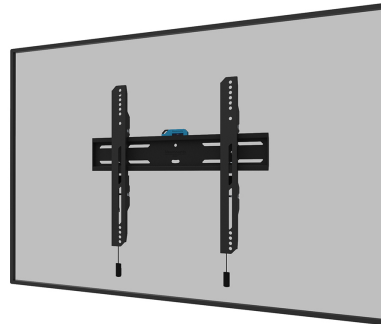

WL30S-850BL14

Neomounts by Newstar Select
WL30S-850BL14 fixed wall mount for
32-65" screens - Black

NEOMOUNTS BY NEWSTAR SELECT TV WALL

Neomounts

Neomounts

SPECIFICATIONS

GENERAL

Distance to wall	3,3 cm
Max. screen size*	65
Max. weight	60
Min. screen size*	32
Min. weight	0
Screens	1
VESA maximum	400x400
VESA minimum	100x100
VESA pattern	100x100 100x150 100x200 120x120 200x100 200x200 200x300 200x400 300x100 300x200 300x300 350x350 400x200 400x300 400x400

The Neomounts Select WL30S-850BL14 is a fixed wall mount for flat screens up to 65" with a maximum weight capacity of 60 kg. Height and level adjustment is available for the perfect installation.

The WL30S-850BL14 has a depth of 3,3 cm and is suitable for screens that meet VESA hole pattern 100x100 to 400x400mm. It is possible to lock the wall mount using the included anti-theft screw or a padlock (not included).

The mount features a nifty magnetic pull & release system, that allows you to attach the TV in a wink of an eye and secure the TV in safe and solid manner. Afterwards, the pull & release straps can be easily hidden behind the screen by clicking the magnet to the mount. A separate spirit level tool is included with the wall mount, as well as a fixing template, to ensure easy installation of the mount.

FUNCTIONALITY

Height	42,5 cm
Lockable	Lockable - Lock included
Type	Fixed

INFORMATION

Color	Black
Warranty	5 year
EAN code	8717371448813

*Please note: The inch sizes stated are just an indication, combined with the weight and VESA sizes. The maximum weight and VESA size are absolute restrictions for the products and should not be exceeded.